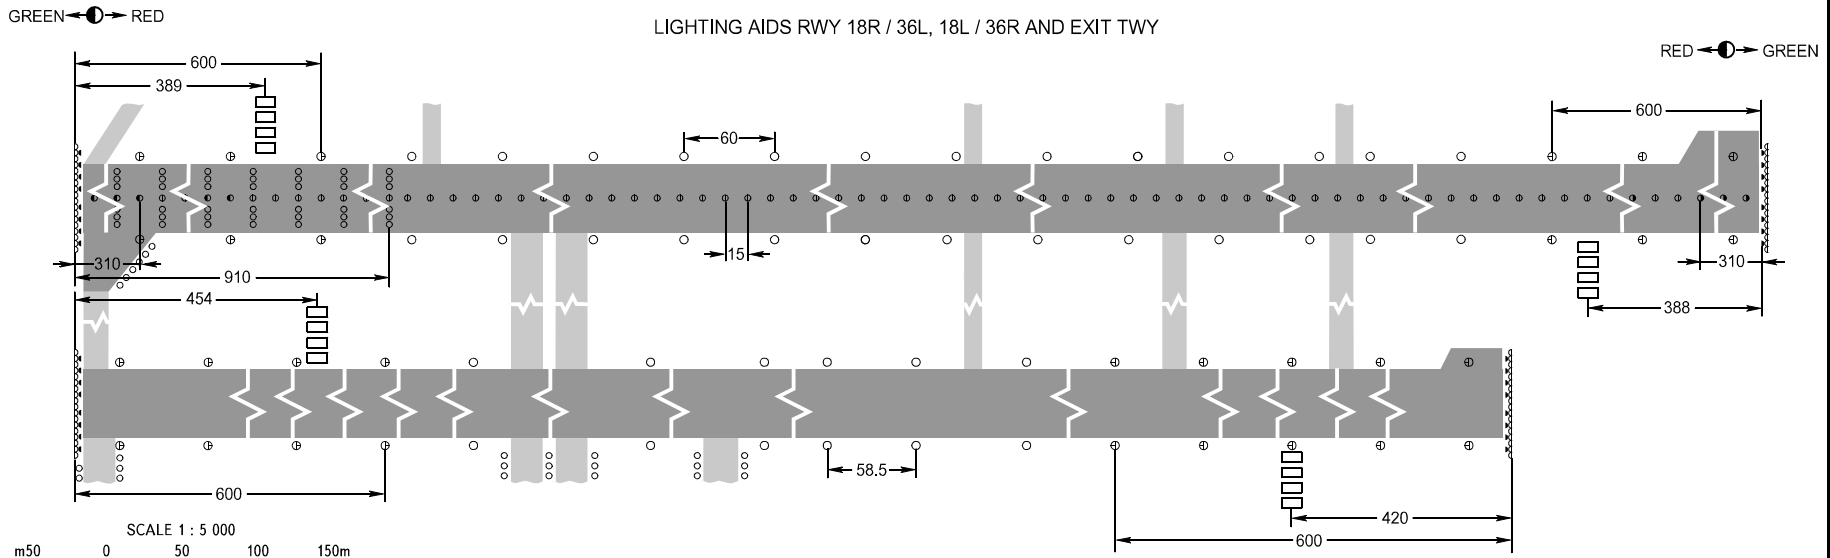

MARKING AIDS RWY 18R / 36L, 18L / 36R AND EXIT TWY

LIGHTING AIDS RWY 18R / 36L, 18L / 36R AND EXIT TWY

AERODROME LIGHTING

Runway: Edge-white, last 600m yellow
 Threshold: Green

DIMENSIONS IN METRES