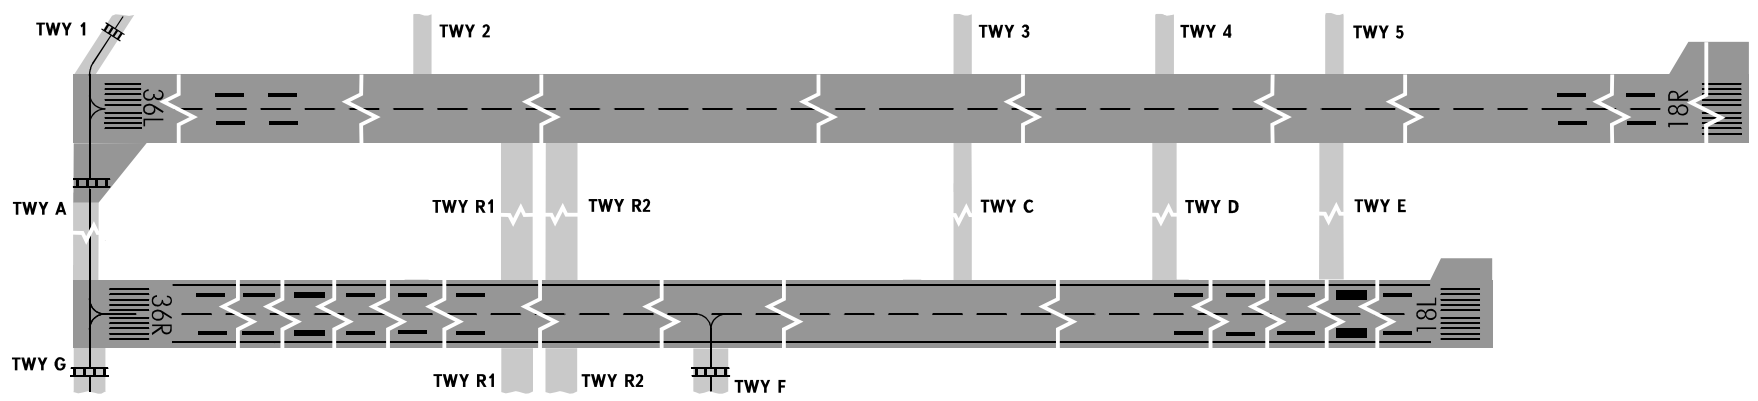

MARKING AIDS RWY 18R / 36L, 18L / 36R AND EXIT TWY

LIGHTING AIDS RWY 18R / 36L, 18L / 36R AND EXIT TWY

AERODROME LIGHTING

Runway: Edge-white, last 600m yellow
 Threshold: Green

DIMENSIONS IN METRES