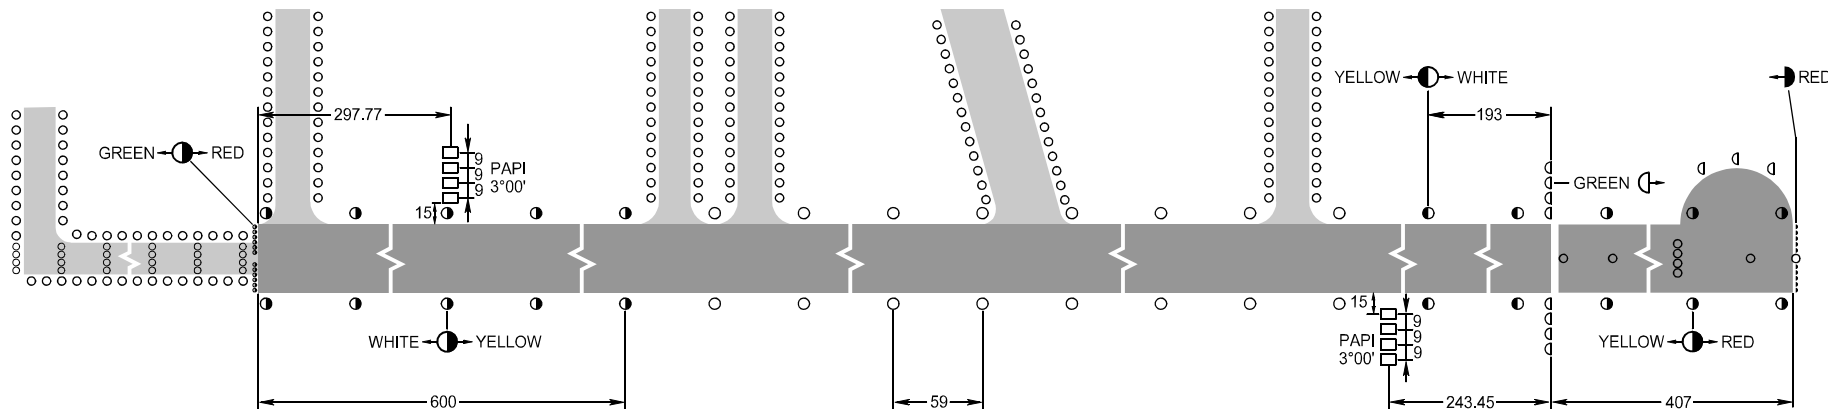

MARKING AIDS RWY 09 / 27 AND EXIT TWY

LIGHTING AIDS RWY 09 / 27 AND EXIT TWY

AERODROME LIGHTING

Runway: Edge-white last 600m yellow.

Threshold: Green.

DIMENSIONS IN METRES