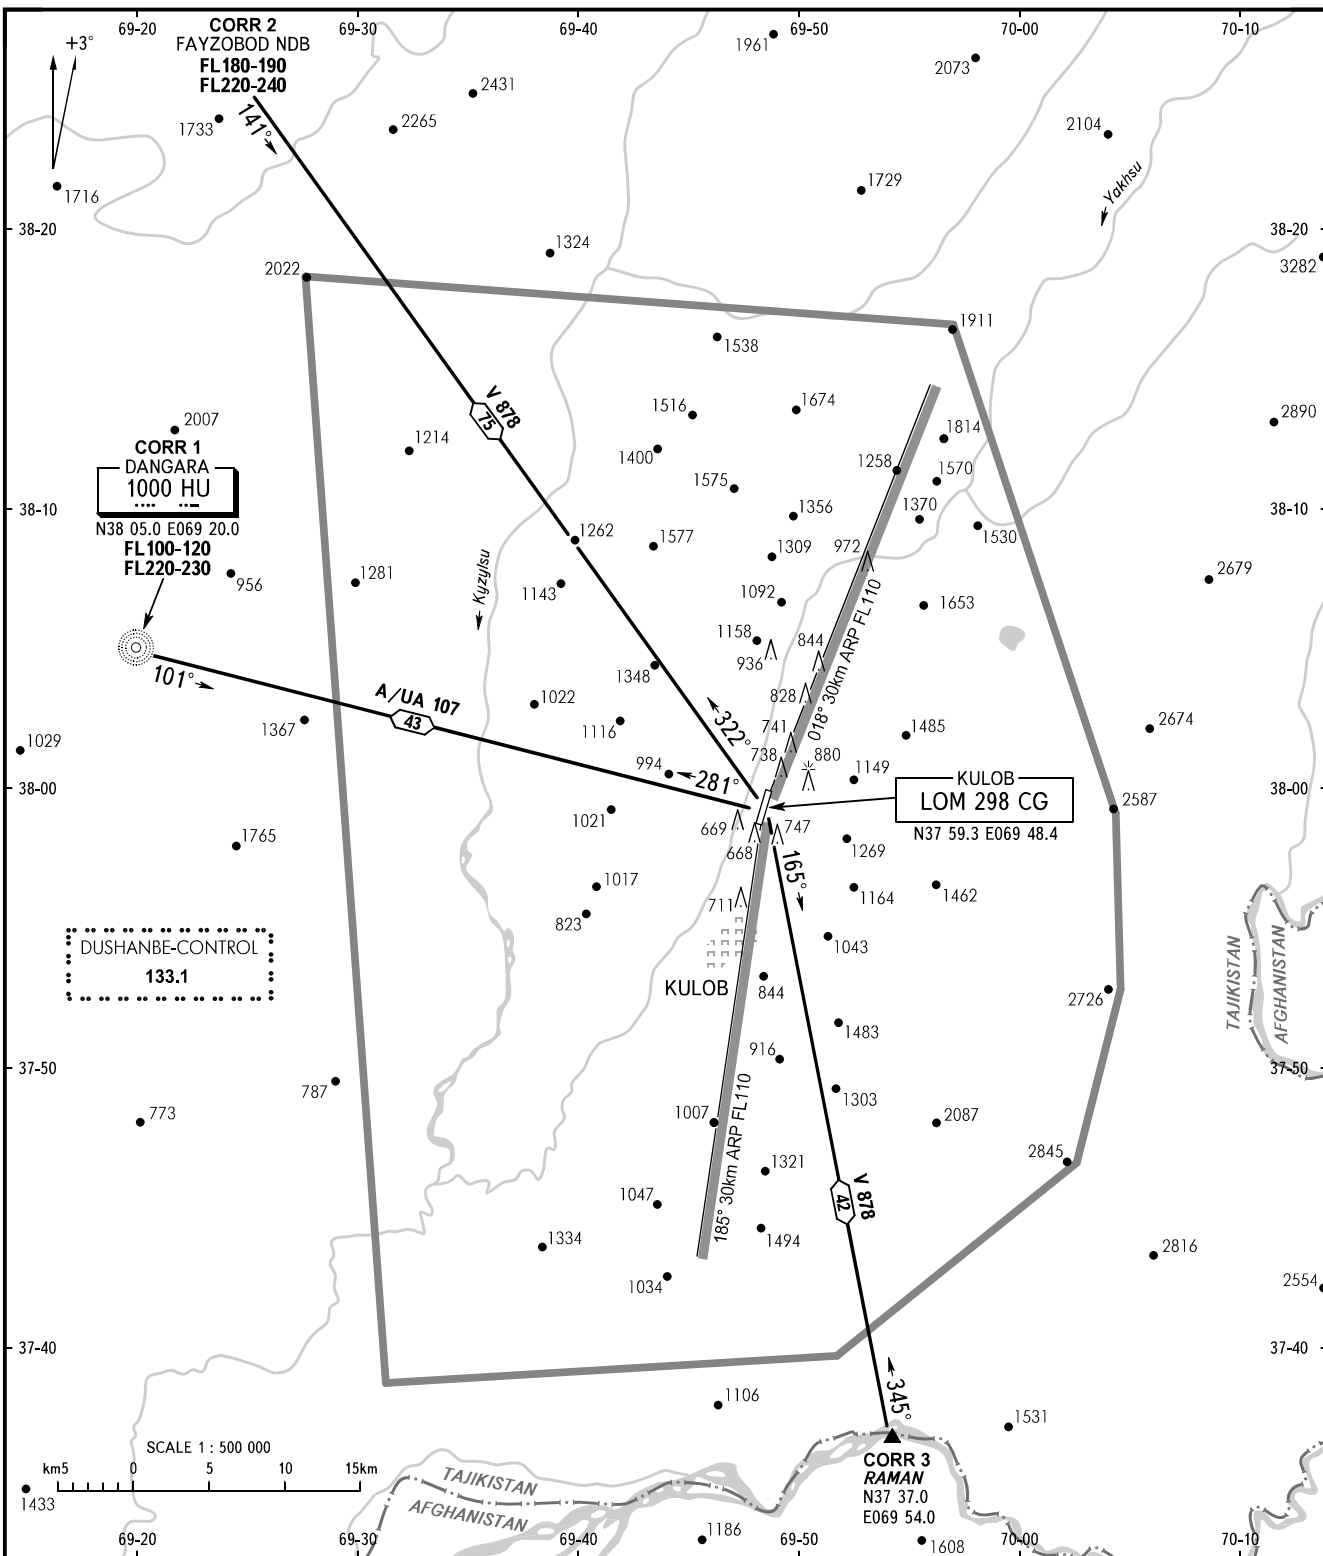

AREA CHART - ICAO

ARRIVAL, DEPARTURE  
AND TRANSIT ROUTES

KULOB, TAJIKISTAN

TMA KULOB

TOWER 118.5

BEARINGS AND TRACKS ARE MAGNETIC  
ALTITUDES, HEIGHTS AND ELEVATIONS ARE IN METRES  
DISTANCES ARE IN KILOMETRES

CHANGE: FL