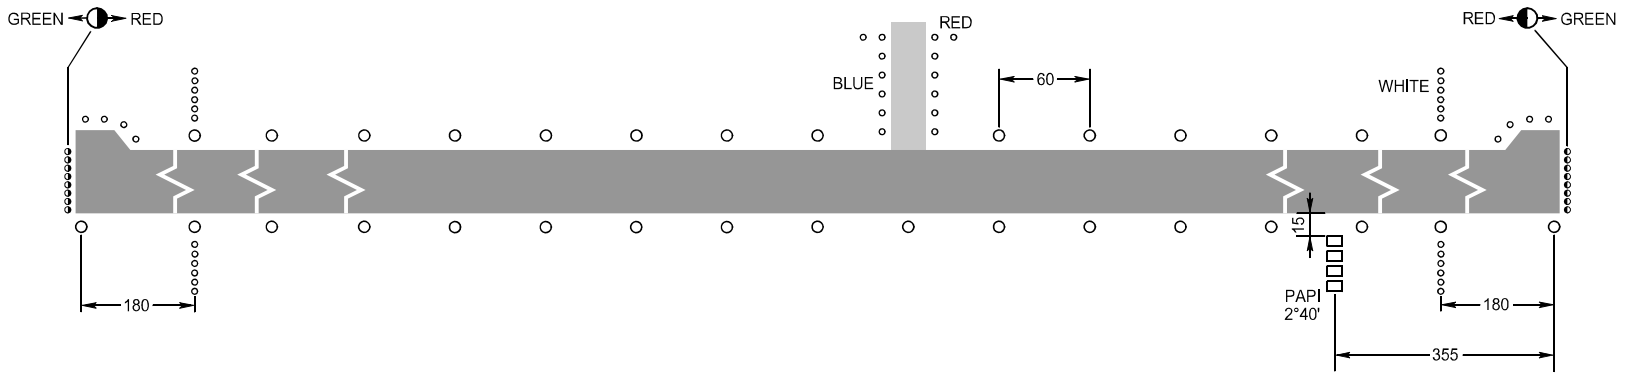

MARKING AIDS RWY 16 / 34 AND EXIT TWY

LIGHTING AIDS RWY 16 / 34 AND EXIT TWY

ELEVATIONS AND
DIMENSIONS IN METRES
BEARINGS ARE MAGNETIC

AERODROME LIGHTING
Runway: Edge-white, last 600m yellow
Threshold: Green