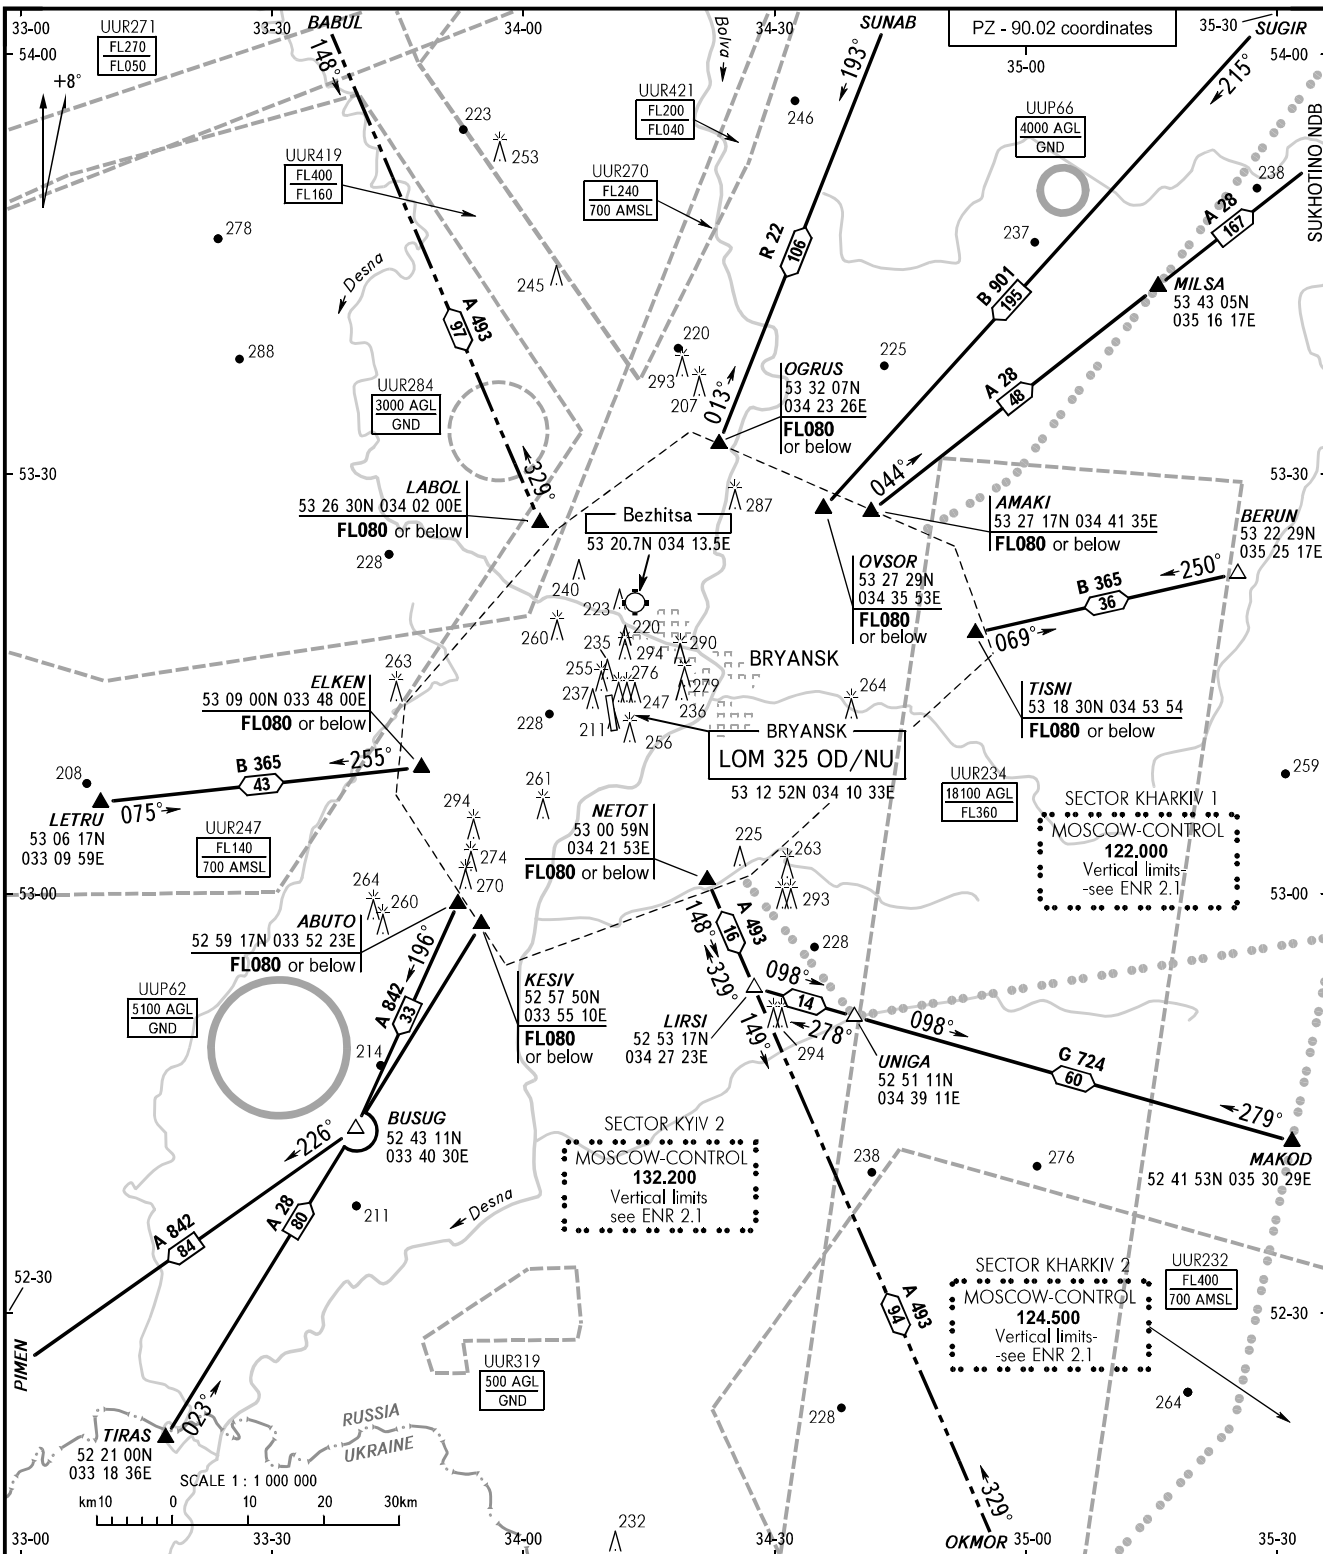

AREA CHART - ICAO

ARRIVAL, DEPARTURE  
AND TRANSIT ROUTES

BRYANSK, RUSSIA

BRYANSK

BRYANSK TOWER 118.500

BEARINGS AND TRACKS ARE MAGNETIC  
ALTITUDES, HEIGHTS AND ELEVATIONS ARE IN METRES  
DISTANCES ARE IN KILOMETRES

CHANGE: New chart