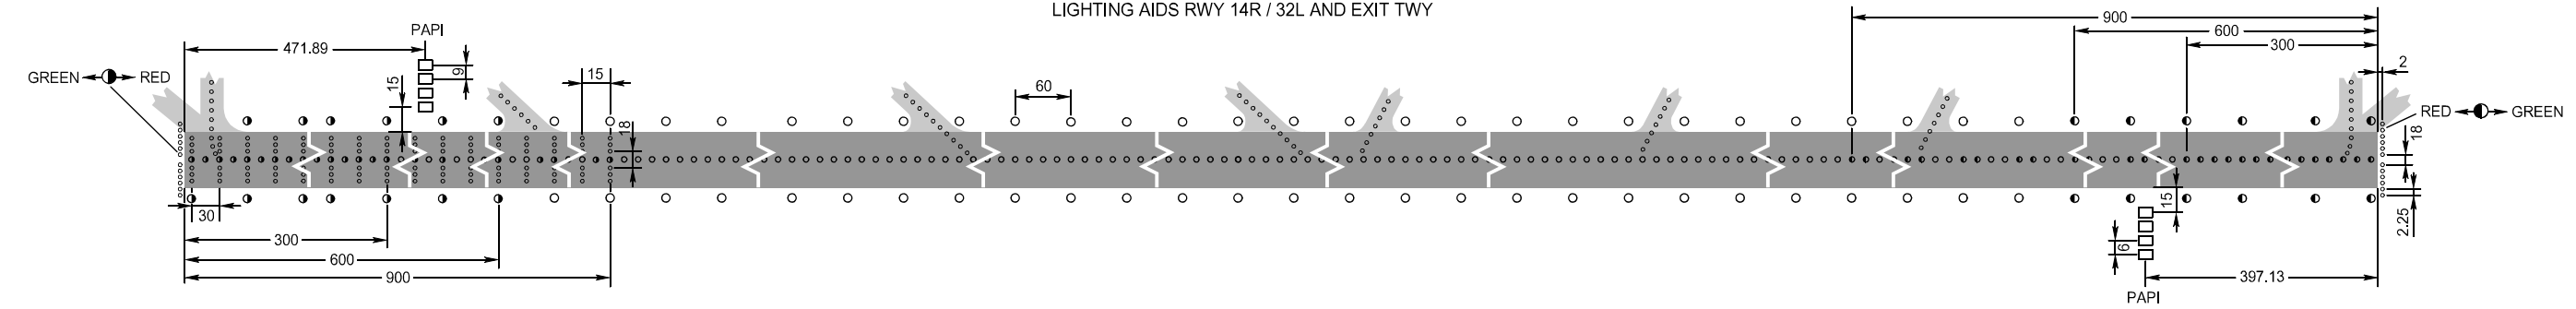

MARKING AIDS RWY 14L / 32R AND EXIT TWY

LIGHTING AIDS RWY 14L / 32R AND EXIT TWY

MARKING AIDS RWY 14R / 32L AND EXIT TWY

LIGHTING AIDS RWY 14R / 32L AND EXIT TWY

DIMENSIONS IN METRES