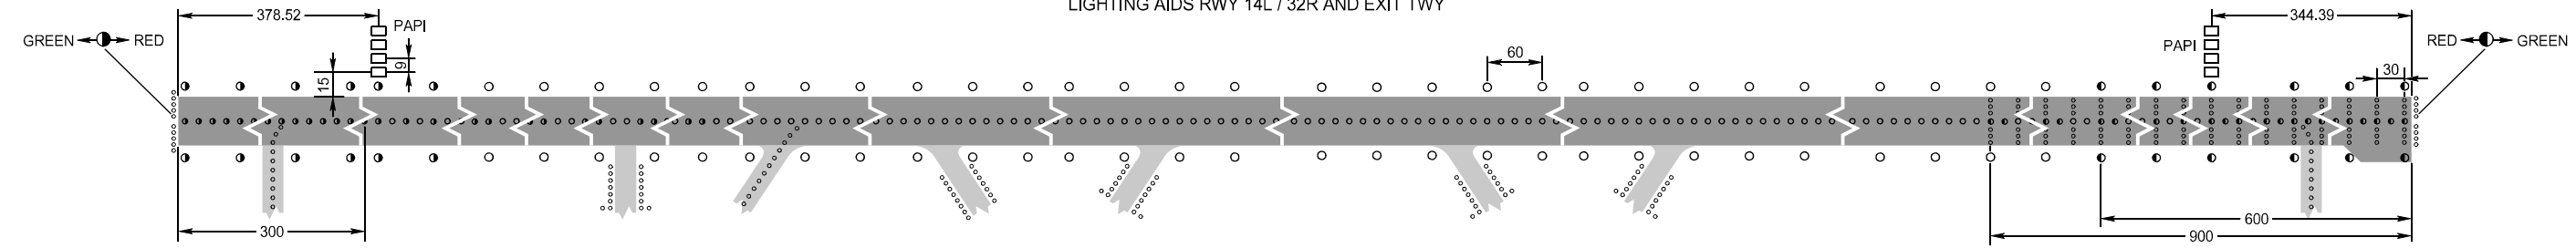

MARKING AIDS RWY 14L / 32R AND EXIT TWY

LIGHTING AIDS RWY 14L / 32R AND EXIT TWY

MARKING AIDS RWY 14R / 32L AND EXIT TWY

LIGHTING AIDS RWY 14R / 32L AND EXIT TWY

DIMENSIONS IN METRES