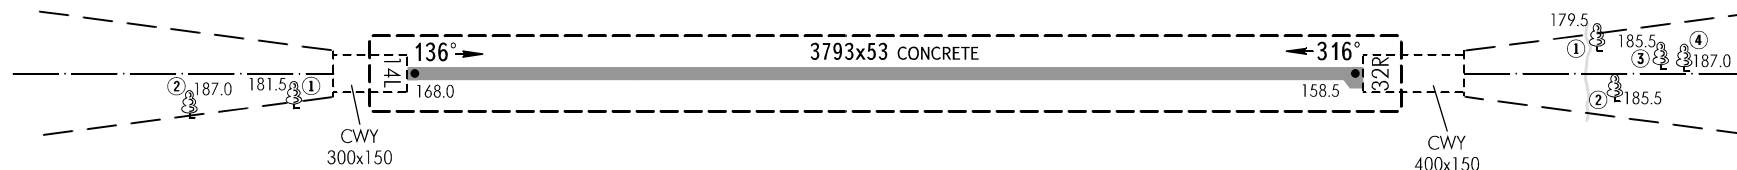

AERODROME OBSTACLE CHART - ICAO

TYPE **A** (OPERATING LIMITATIONS)

DIMENSIONS AND ELEVATIONS IN METRES

MOSCOW, RUSSIA
DOMODEDOVO
RWY 14L/32R

MAGNETIC VARIATION **10°E** 2010

DECLARED DISTANCES			
RWY 14L			RWY 32R
3793	TAKE-OFF RUN AVAILABLE		3793
4193	TAKE-OFF DISTANCE AVAILABLE		4093
3793	ACCELERATE STOP DISTANCE AVAILABLE		3793
3793	LANDING DISTANCE AVAILABLE		3793