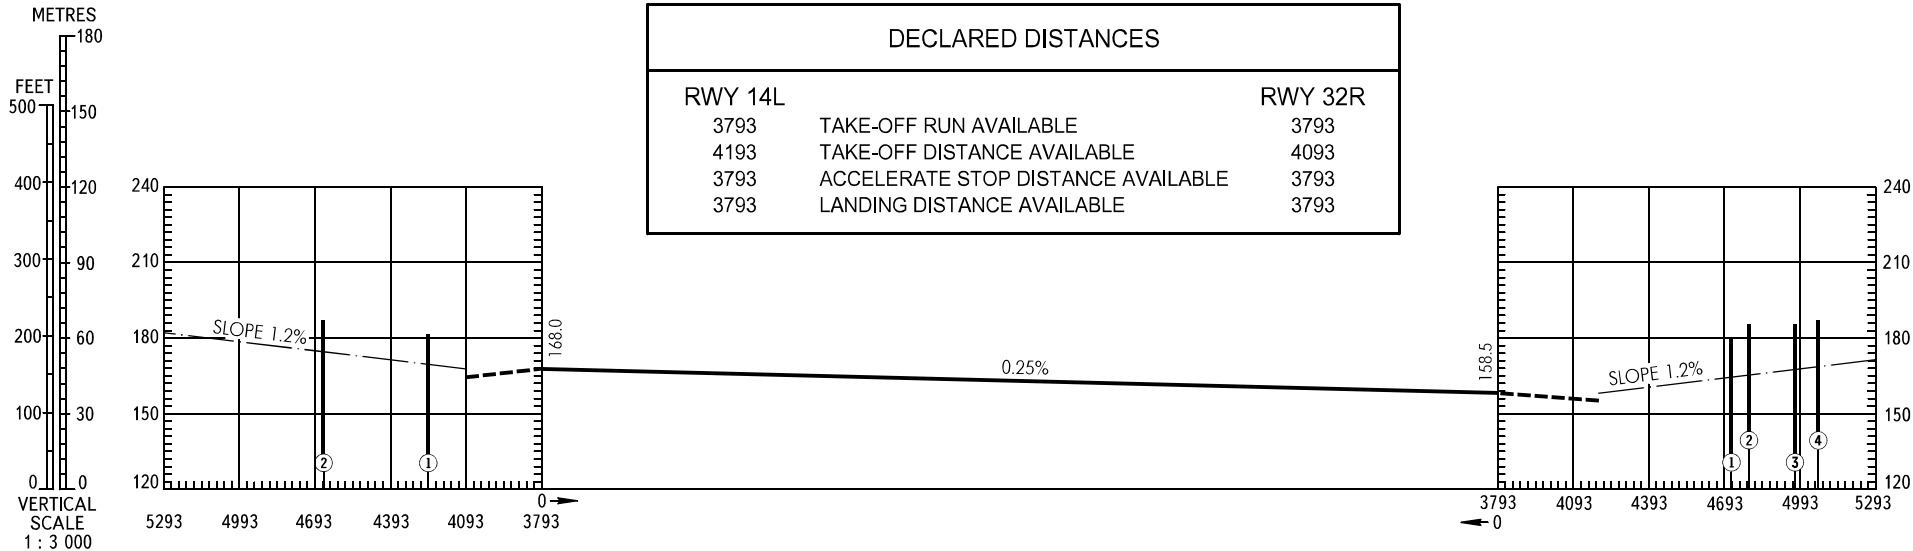

AERODROME OBSTACLE CHART - ICAO

TYPE **A** (OPERATING LIMITATIONS)

DIMENSIONS AND ELEVATIONS IN METRES

MOSCOW, RUSSIA
DOMODEDOVO
RWY 14L/32R

MAGNETIC VARIATION **10°E** 2010

DECLARED DISTANCES			
RWY 14L			RWY 32R
3793	TAKE-OFF RUN AVAILABLE		3793
4193	TAKE-OFF DISTANCE AVAILABLE		4093
3793	ACCELERATE STOP DISTANCE AVAILABLE		3793
3793	LANDING DISTANCE AVAILABLE		3793