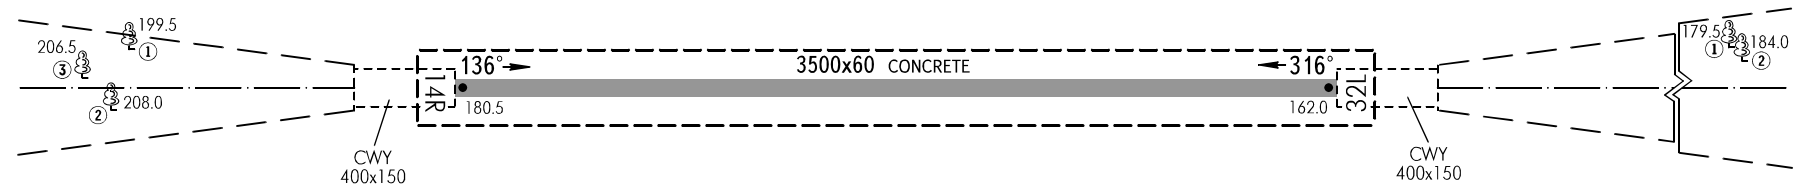

AERODROME OBSTACLE CHART - ICAO

TYPE **A** (OPERATING LIMITATIONS)

DIMENSIONS AND ELEVATIONS IN METRES

MOSCOW, RUSSIA
DOMODEDOVO
RWY 14R/32L

MAGNETIC VARIATION **10°E** 2010

DECLARED DISTANCES		
RWY 14R		RWY 32L
3500	TAKE-OFF RUN AVAILABLE	3500
3900	TAKE-OFF DISTANCE AVAILABLE	3900
3500	ACCELERATE STOP DISTANCE AVAILABLE	3500
3500	LANDING DISTANCE AVAILABLE	3500

VERTICAL SCALE 1 : 3 000

LEGEND	
IDENTIFICATION NUMBER	①
FOREST	🌳