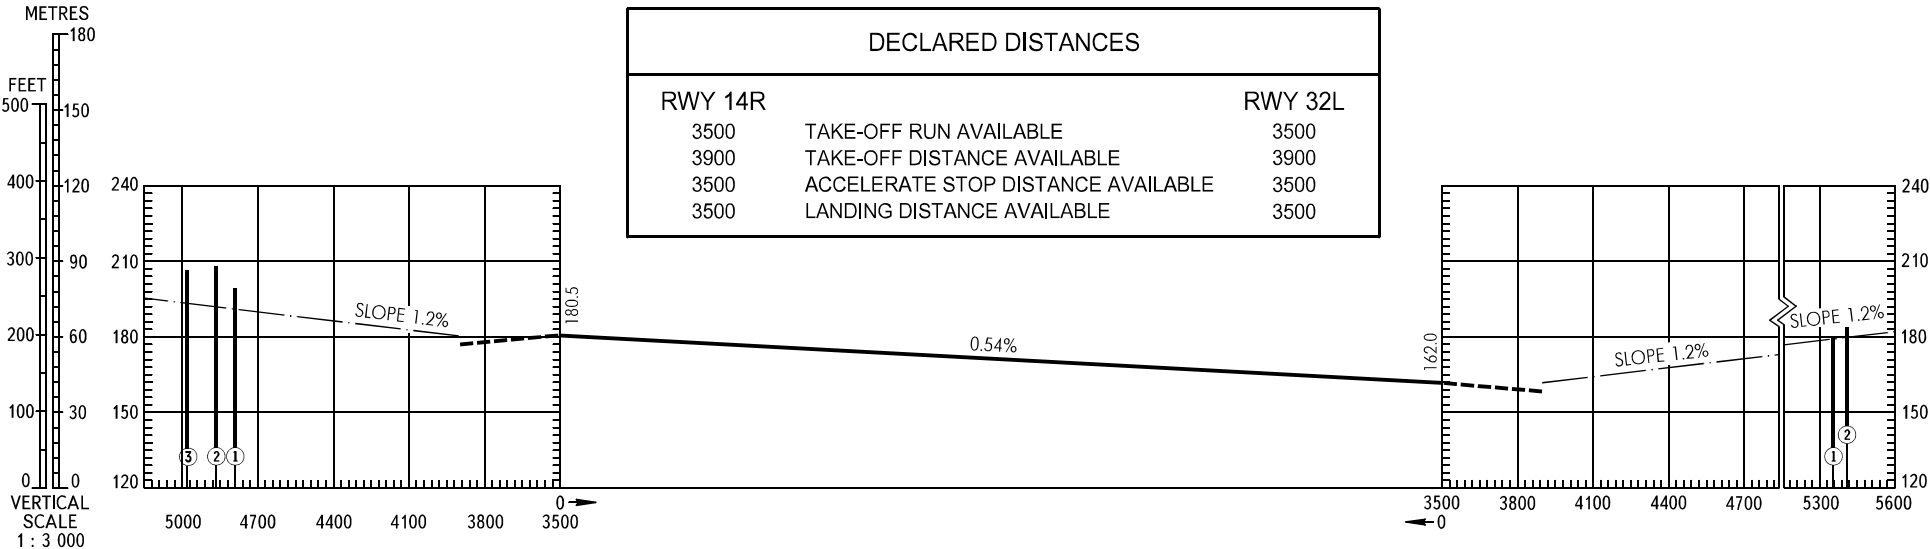

AERODROME OBSTACLE CHART - ICAO

TYPE **A** (OPERATING LIMITATIONS)

DIMENSIONS AND ELEVATIONS IN METRES

MOSCOW, RUSSIA
DOMODEDOVO
RWY 14R/32L

MAGNETIC VARIATION **10°E** 2010

DECLARED DISTANCES		
RWY 14R		RWY 32L
3500	TAKE-OFF RUN AVAILABLE	3500
3900	TAKE-OFF DISTANCE AVAILABLE	3900
3500	ACCELERATE STOP DISTANCE AVAILABLE	3500
3500	LANDING DISTANCE AVAILABLE	3500

VERTICAL SCALE 1 : 3 000

LEGEND	
IDENTIFICATION NUMBER	①
FOREST	🌳