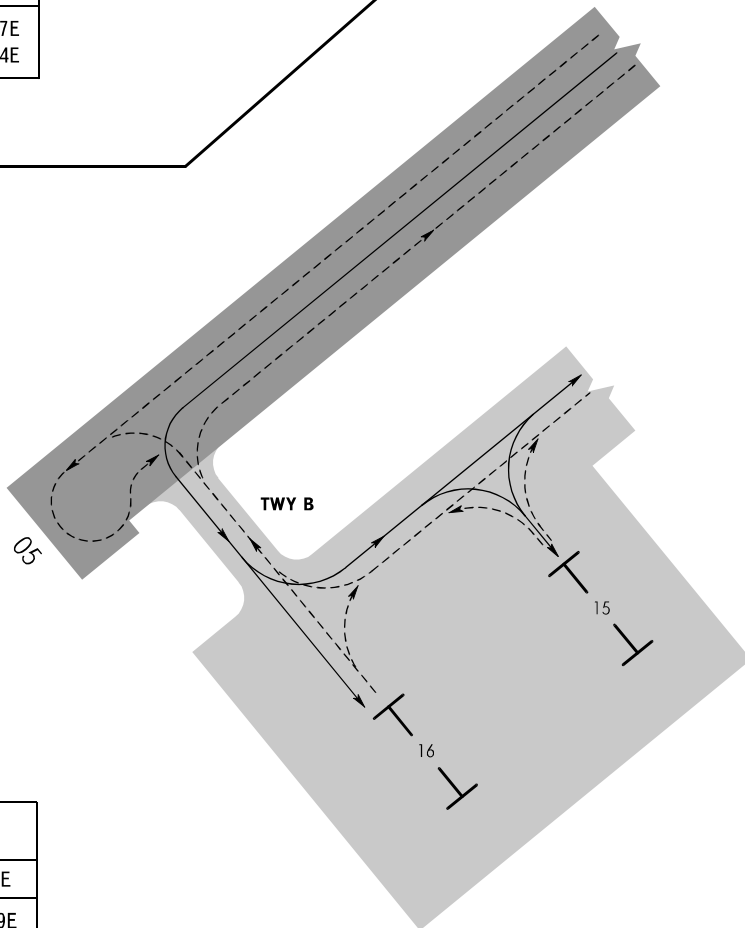

AERODROME GROUND MOVEMENT
AND AIRCRAFT PARKING CHART - ICAO

YAROSLAVL APPROACH 120.300

YAROSLAVL, RUSSIA

TUNOSHNA

PZ - 90.02 coordinates

NOTE
Stands 13, 14 are AVBL for ACFT with dimensions:
- length 46.6m, wingspan 50.5m.

STAND NR	The coordinates of the nose wheel stop point	
	LATITUDE	LONGITUDE
13	57 33 22.28N	040 09 02.07E
14	57 33 21.04N	040 08 57.44E

Not to scale

PZ - 90.02 coordinates

NOTE
Stand 15 is AVBL for ACFT with dimensions:
- length 46.6m, wingspan 50.5m.
Stand 16 is AVBL for ACFT with dimensions:
- length 64.1m, wingspan 60.5m.

STAND NR	The coordinates of the nose wheel stop point	
	LATITUDE	LONGITUDE
15	57 33 16.52N	040 08 36.19E
16	57 33 15.65N	040 08 32.30E

Not to scale

CHANGE: COORD, VAR