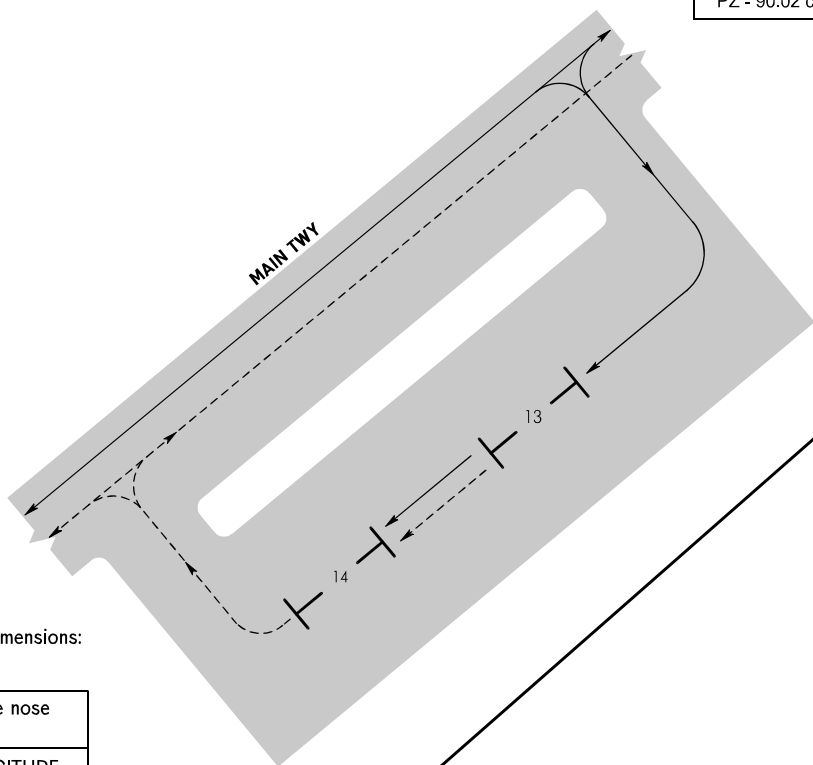

AERODROME GROUND MOVEMENT
AND AIRCRAFT PARKING CHART - ICAO

YAROSLAVL APPROACH 120.300

YAROSLAVL, RUSSIA

TUNOSHNA

PZ - 90.02 coordinates

NOTE
Stands 13, 14 are AVBL for ACFT with dimensions:
- length 46.6m, wingspan 50.5m.

STAND NR	The coordinates of the nose wheel stop point	
	LATITUDE	LONGITUDE
13	57 33 22.28N	040 09 02.07E
14	57 33 21.04N	040 08 57.44E

Not to scale

PZ - 90.02 coordinates

NOTE
Stand 15 is AVBL for ACFT with dimensions:
- length 46.6m, wingspan 50.5m.
Stand 16 is AVBL for ACFT with dimensions:
- length 64.1m, wingspan 60.5m.

STAND NR	The coordinates of the nose wheel stop point	
	LATITUDE	LONGITUDE
15	57 33 16.52N	040 08 36.19E
16	57 33 15.65N	040 08 32.30E

Not to scale

CHANGE: COORD, VAR