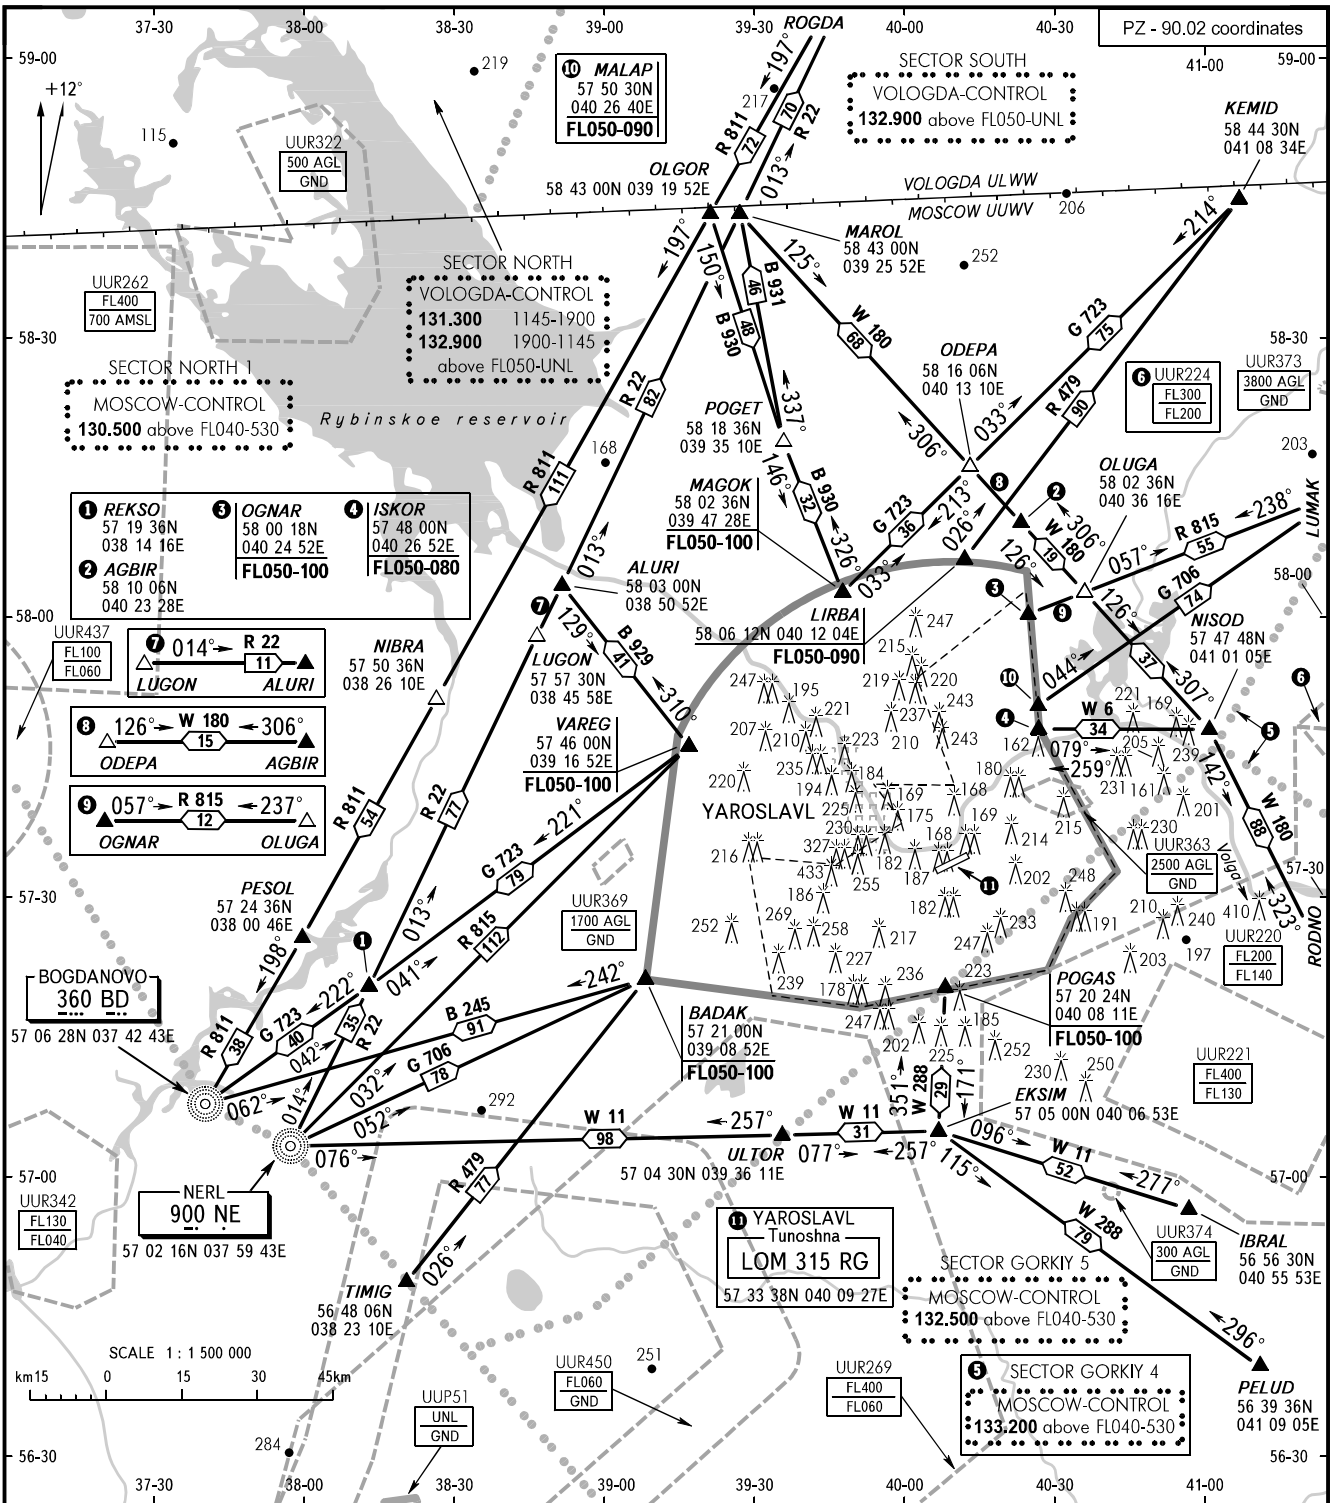

AREA CHART - ICAO

ARRIVAL, DEPARTURE  
AND TRANSIT ROUTES

YAROSLAVL, RUSSIA

TUNOSHNA

YAROSLAVL APPROACH	120.300
ATIS	127.350

BEARINGS AND TRACKS ARE MAGNETIC  
 ALTITUDES, HEIGHTS AND ELEVATIONS ARE IN METRES  
 DISTANCES ARE IN KILOMETRES

CHANGE: CTR, CTA