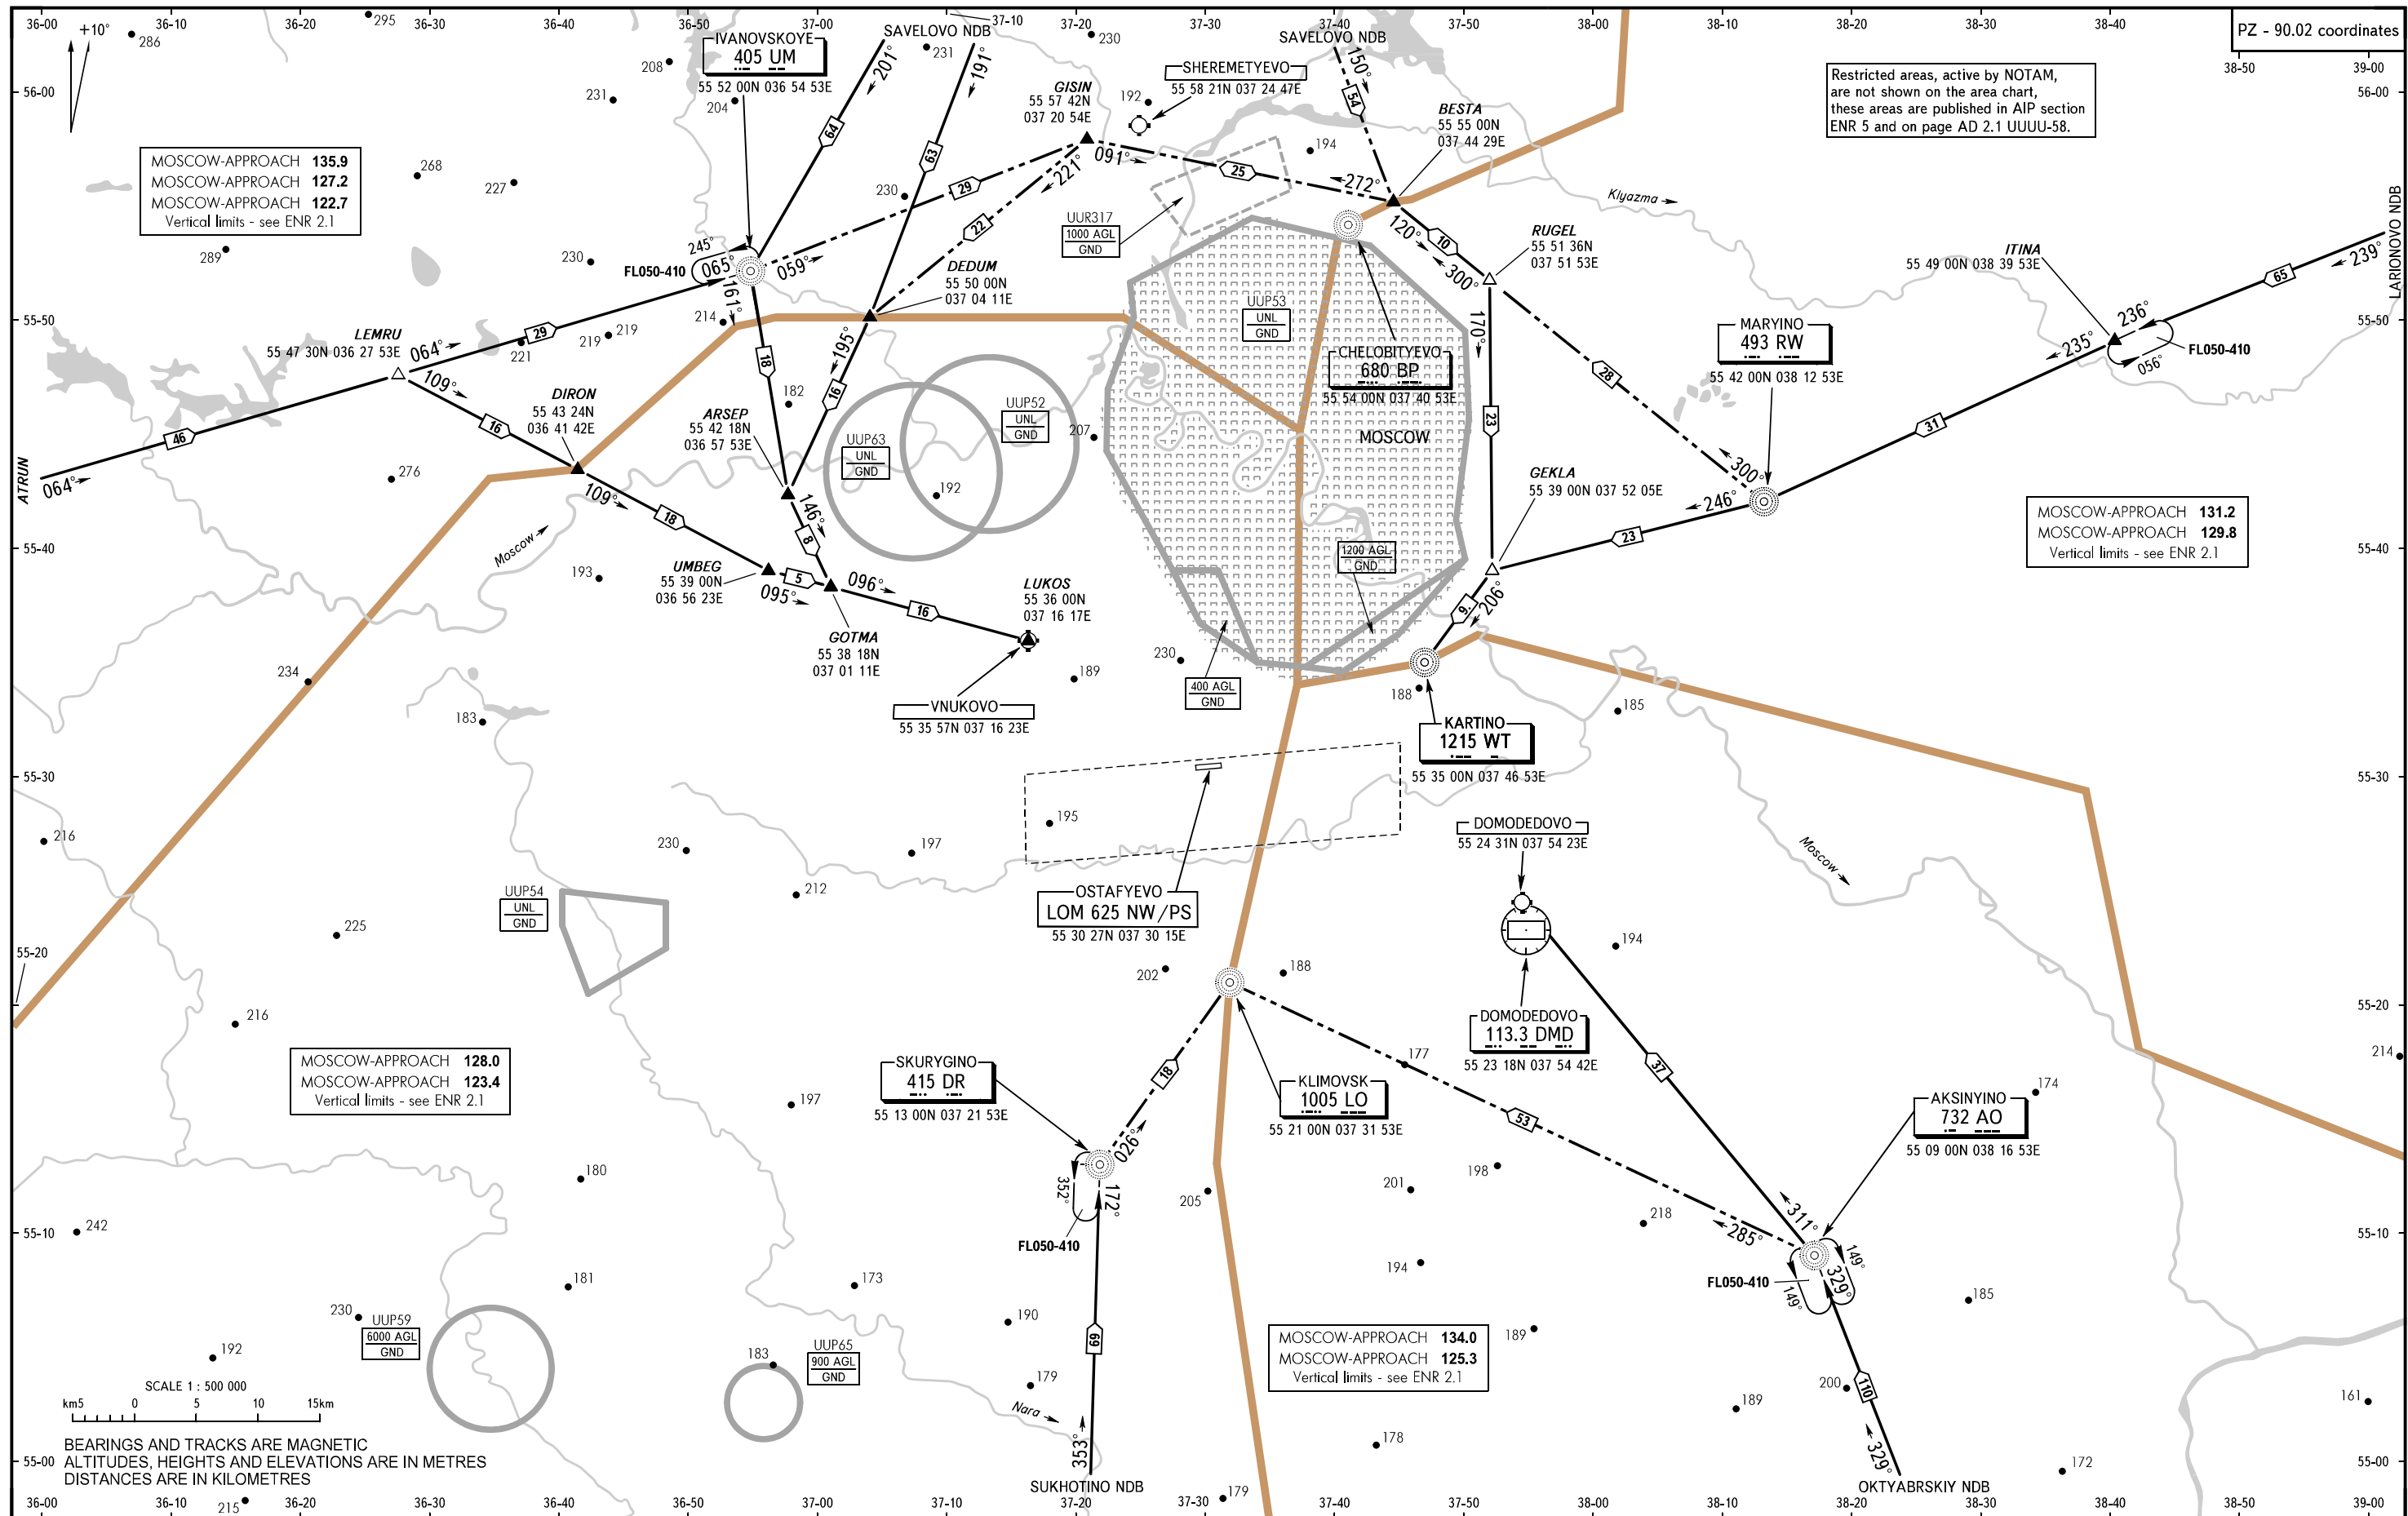

OSTAFYEVO, RUSSIA

OSTAFYEVO

AREA CHART - ICAO

ARRIVAL ROUTES

Restricted areas, active by NOTAM, are not shown on the area chart, these areas are published in AIP section ENR 5 and on page AD 2.1 UUUU-58.

MOSCOW-APPROACH 131.2
MOSCOW-APPROACH 129.8
Vertical limits - see ENR 2.1

MOSCOW-APPROACH 128.0
MOSCOW-APPROACH 123.4
Vertical limits - see ENR 2.1

MOSCOW-APPROACH 134.0
MOSCOW-APPROACH 125.3
Vertical limits - see ENR 2.1

BEARINGS AND TRACKS ARE MAGNETIC
ALTITUDES, HEIGHTS AND ELEVATIONS ARE IN METRES
DISTANCES ARE IN KILOMETRES

CHANGE: New chart