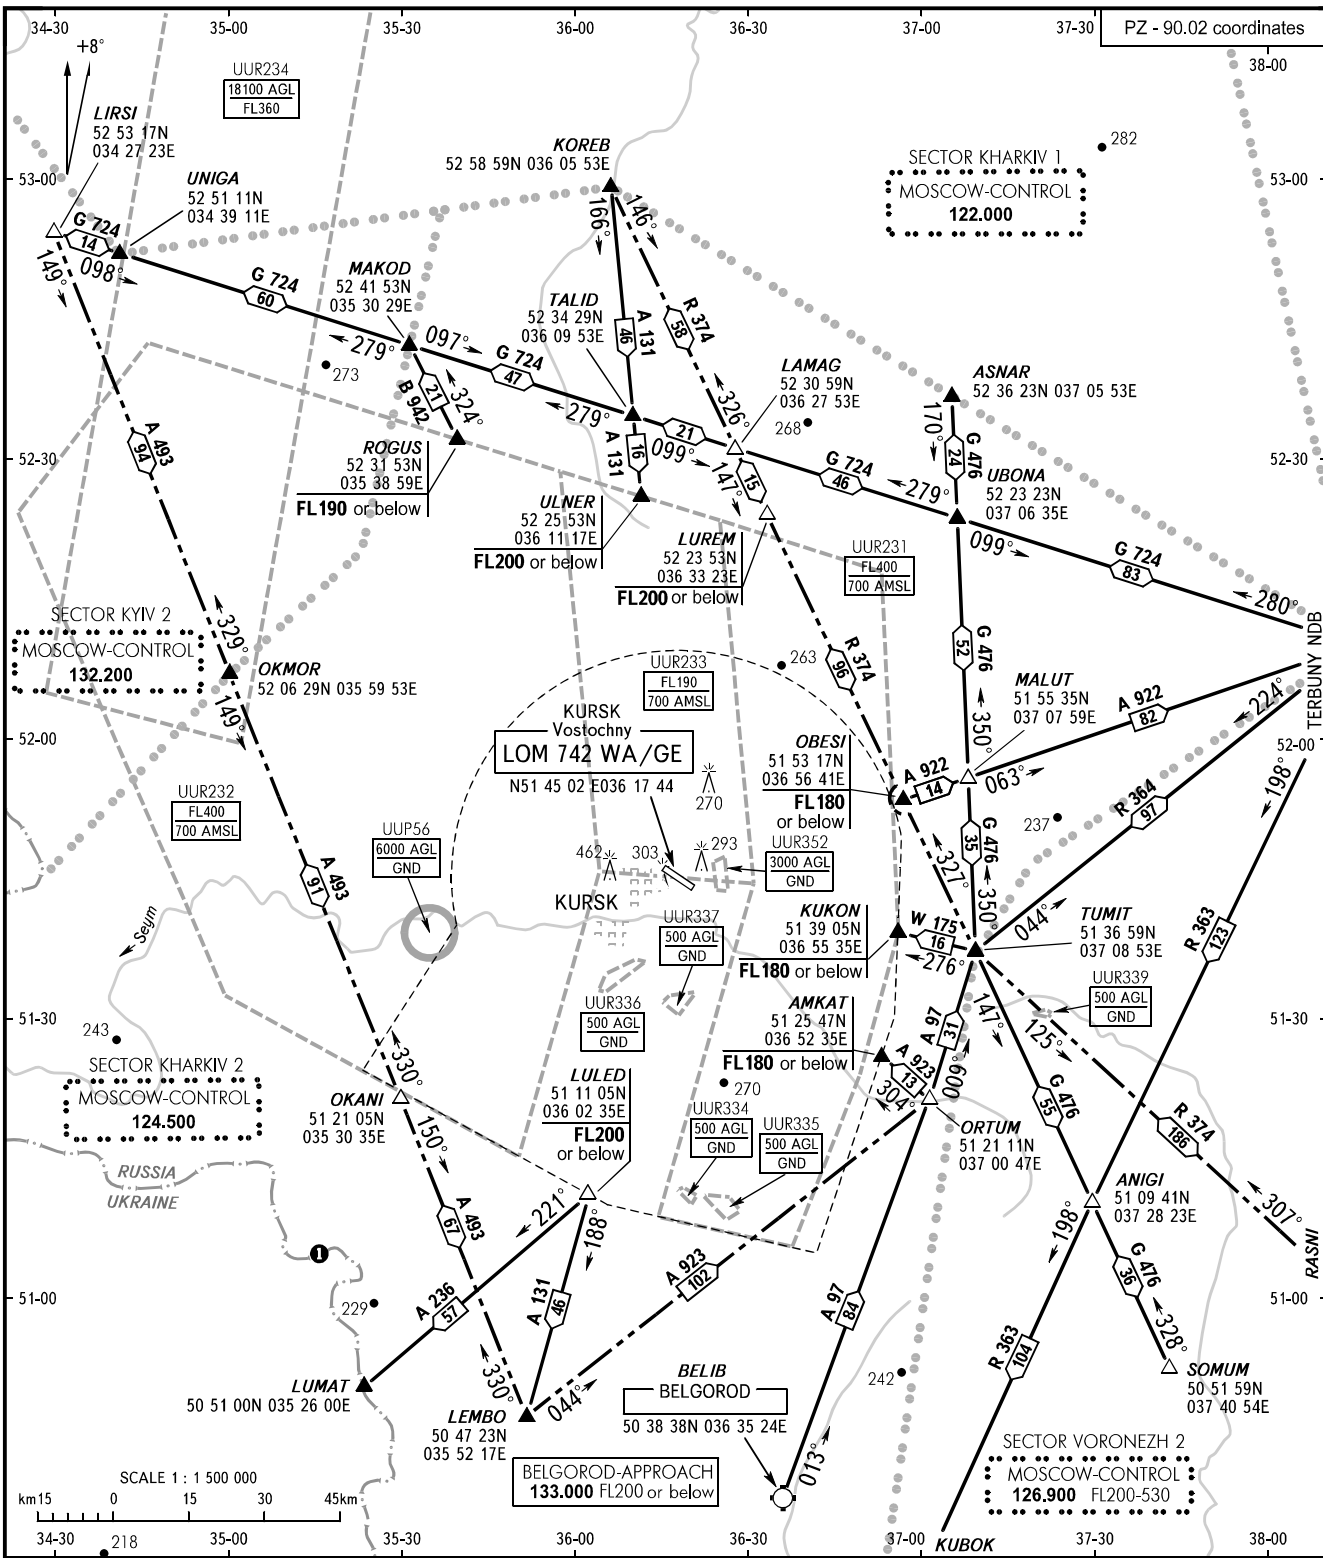

AREA CHART - ICAO

ARRIVAL, DEPARTURE
AND TRANSIT ROUTES

KURSK, RUSSIA

TMA VOSTOCHNY

KRUG **131.500**
METEO **127.800**

① ATC service boundary coincides with the state border between RUSSIA and UKRAINE.

WARNING:
1. The minimum safe flight level in TMA is FL050.
2. AWY A 493 and AWY R 374 available on SAT, SUN and holidays, other days by coordination with ATC.

BEARINGS AND TRACKS ARE MAGNETIC
ALTITUDES, HEIGHTS AND ELEVATIONS ARE IN METRES
DISTANCES ARE IN KILOMETRES

CHANGE: New chart