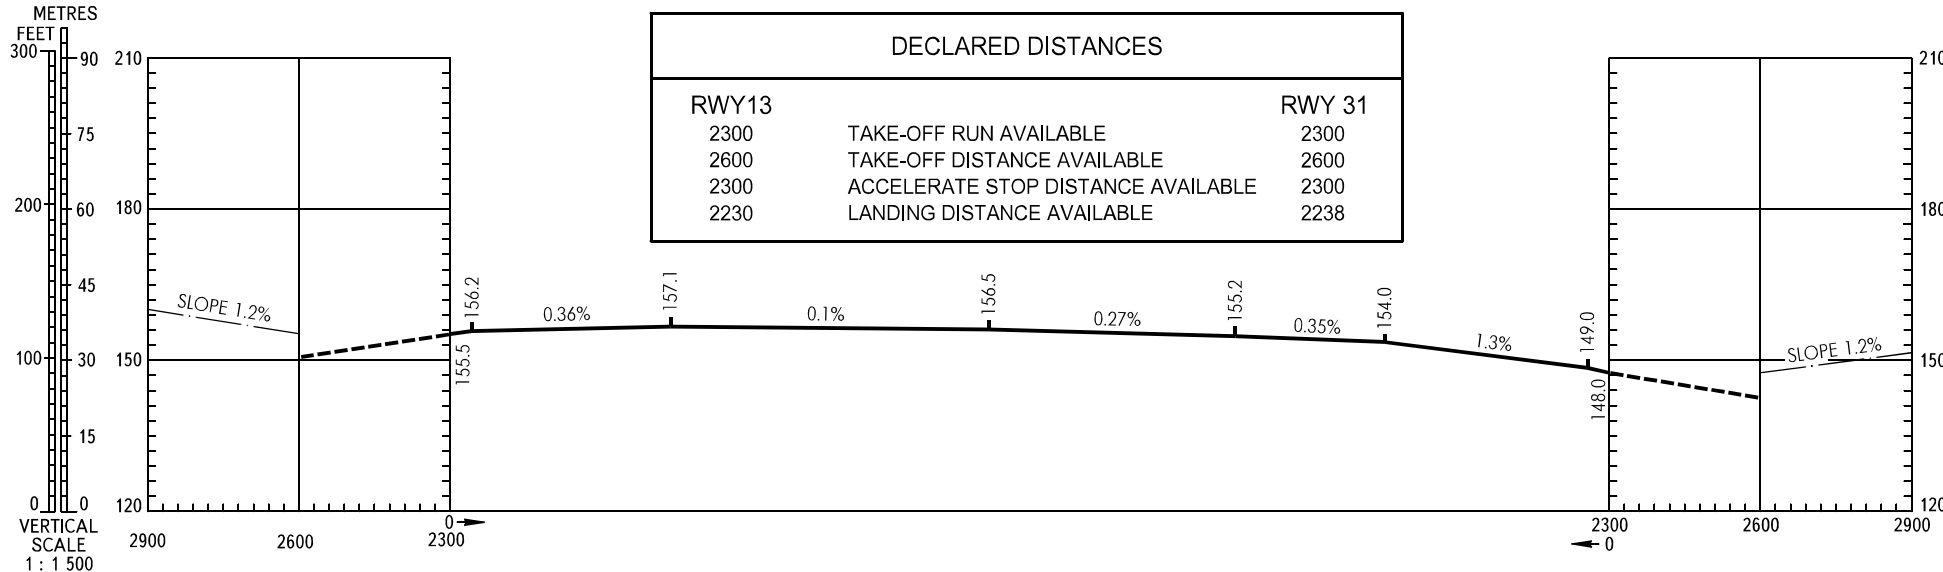

AERODROME OBSTACLE CHART - ICAO

TYPE **A** (OPERATING LIMITATIONS)

DIMENSIONS AND ELEVATIONS IN METRES

VORONEZH, RUSSIA CHERTOVITSKOYE RWY 12/30

MAGNETIC VARIATION **8°E**

LEGEND

HORIZONTAL SCALE 1 : 15 000

NOTE
The first 50m of RWY 12/30 are unusable for take-off.