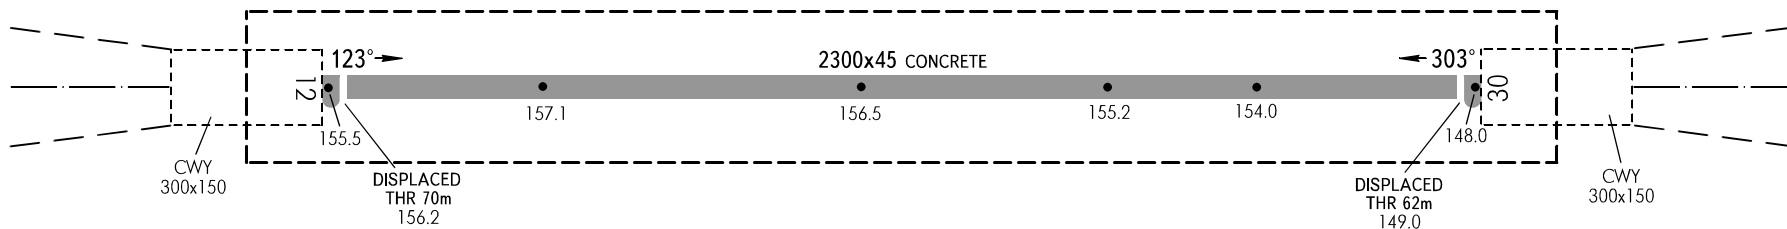

AERODROME OBSTACLE CHART - ICAO

TYPE **A** (OPERATING LIMITATIONS)

DIMENSIONS AND ELEVATIONS IN METRES

VORONEZH, RUSSIA CHERTOVITSKOYE RWY 12/30

MAGNETIC VARIATION **8°E**

LEGEND

HORIZONTAL SCALE 1 : 15 000

NOTE
The first 50m of RWY 12/30 are unusable for take-off.