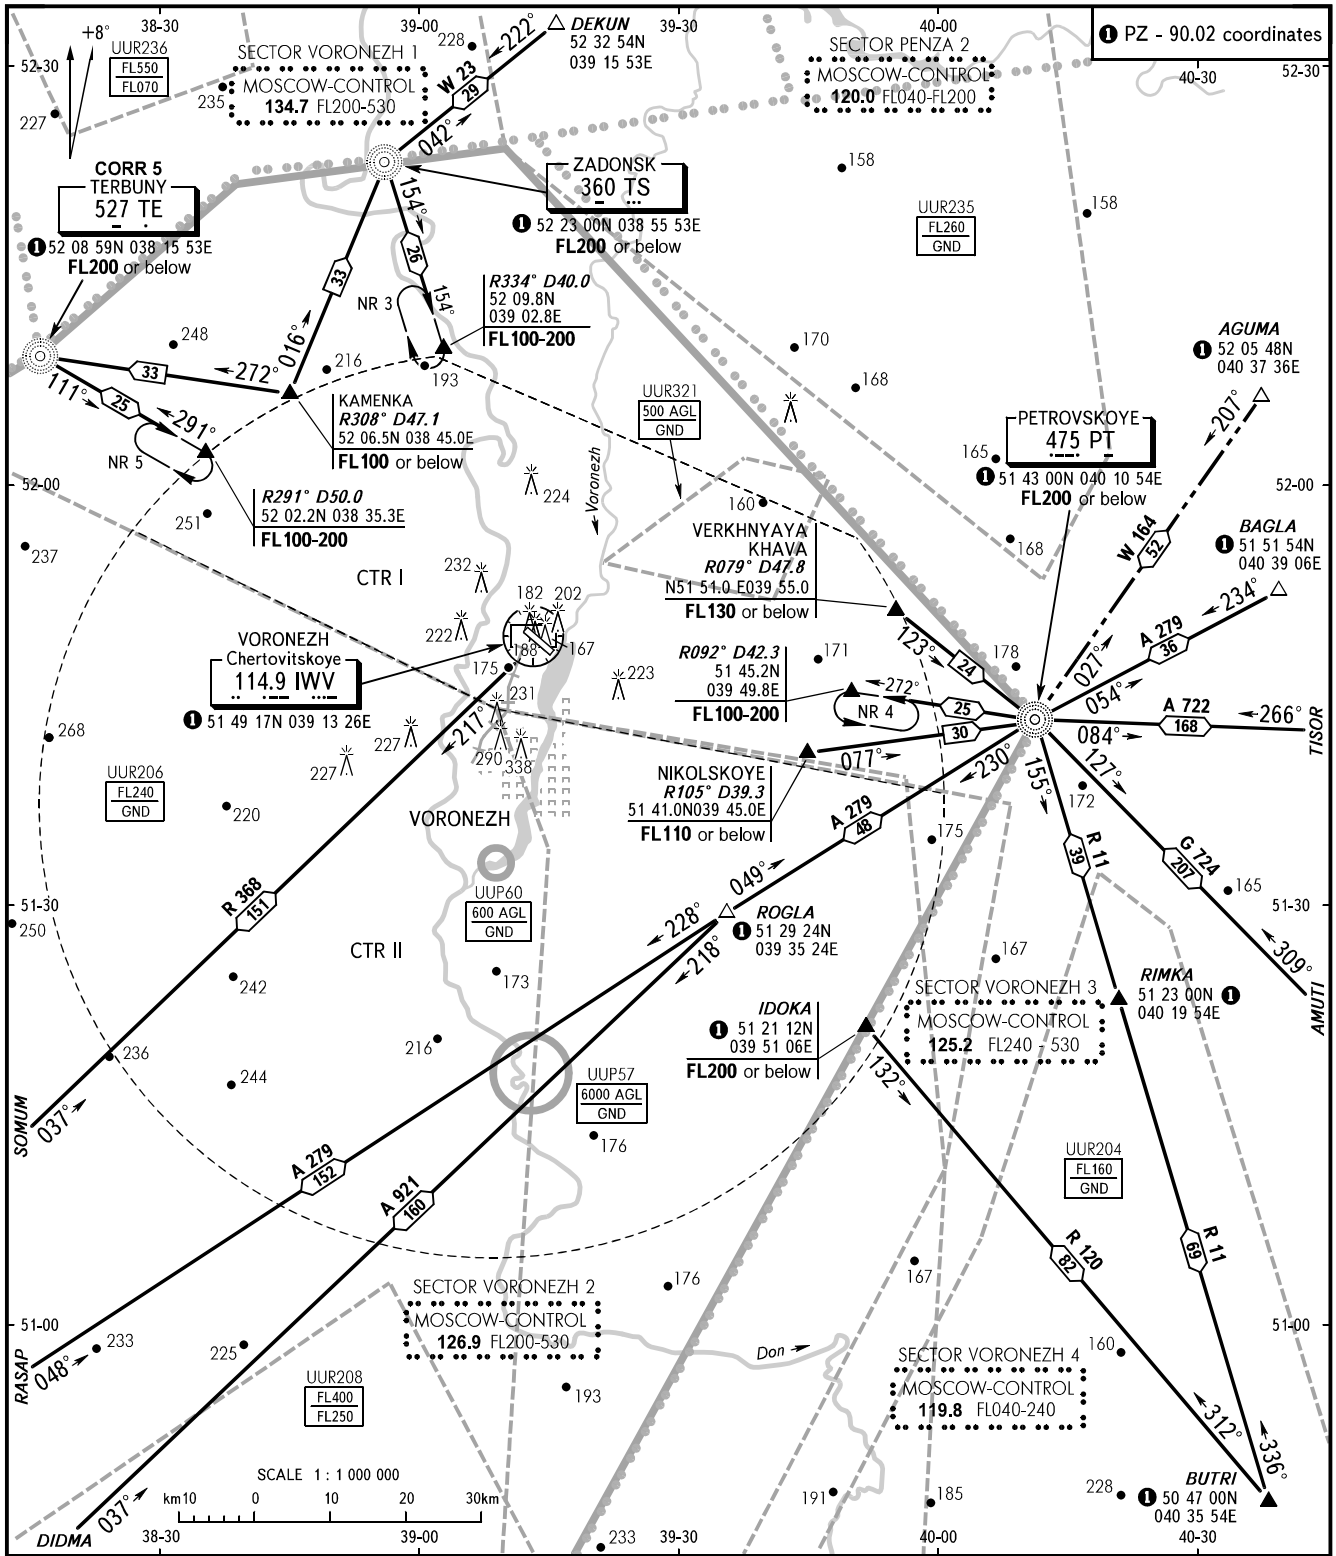

AREA CHART - ICAO

ARRIVAL, DEPARTURE
AND TRANSIT ROUTES

VORONEZH, RUSSIA

CHERTOVITSKOYE

| | | |
|----------|----------------|--------------|
| APPROACH | FL200 or below | 125.9 |
| TOWER | | 118.3 |
| TRANSIT | | 131.6 |
| ATIS | | 120.8 |

BEARINGS AND TRACKS ARE MAGNETIC
ALTITUDES, HEIGHTS AND ELEVATIONS ARE IN METRES
DISTANCES ARE IN KILOMETRES

CHANGE: New chart