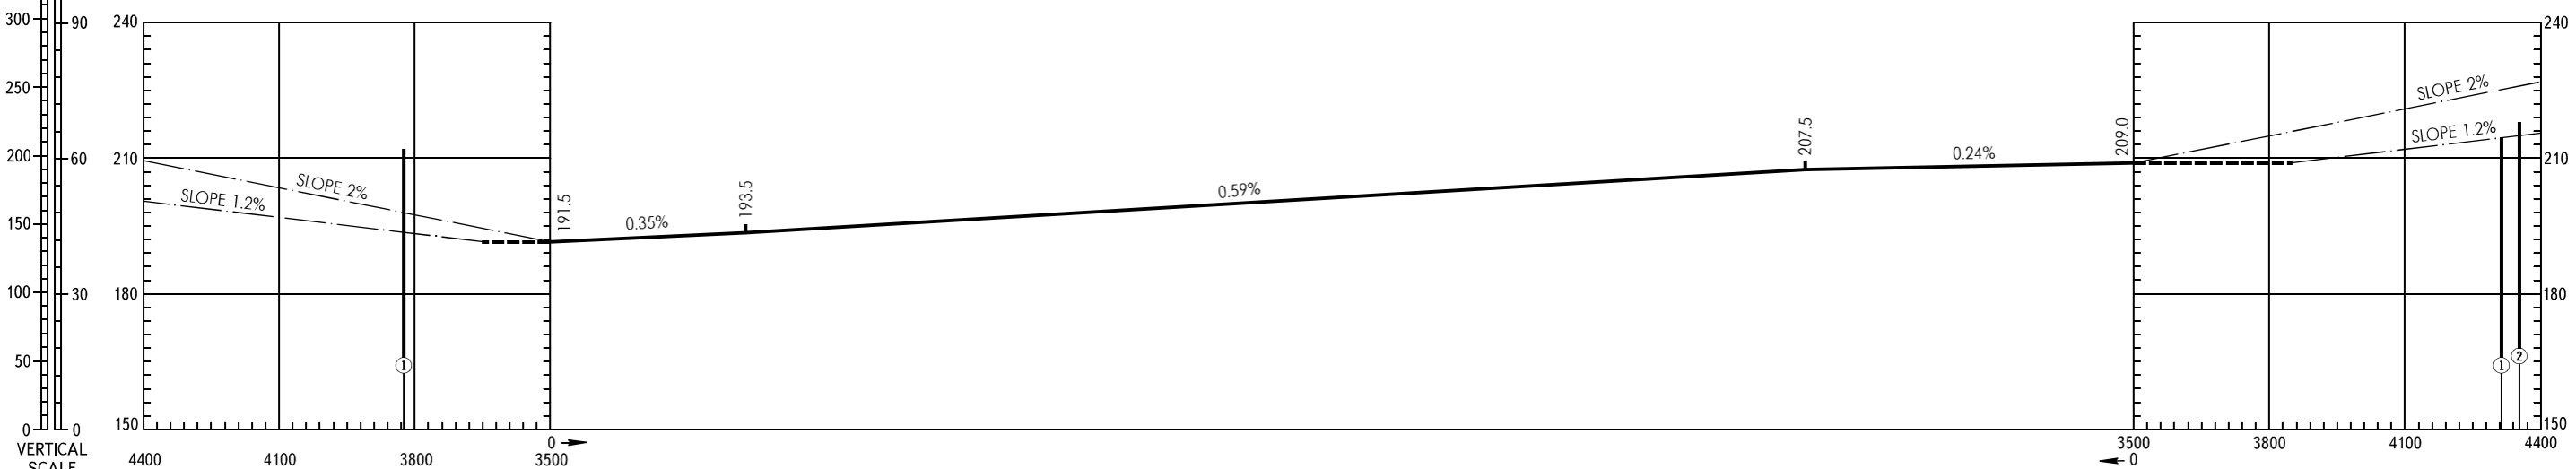

AERODROME OBSTACLE  
CHART - ICAO

TYPE **A** (OPERATING LIMITATIONS)

DIMENSIONS AND ELEVATIONS IN METRES

MOSCOW, RUSSIA  
VNUKOVO  
RWY 06/24

MAGNETIC VARIATION 10°E

DECLARED DISTANCES		
RWY 06		RWY 24
3500	TAKE-OFF RUN AVAILABLE	3500
3850	TAKE-OFF DISTANCE AVAILABLE	3650
3500	ACCELERATE STOP DISTANCE AVAILABLE	3500
3500	LANDING DISTANCE AVAILABLE	3500

LEGEND	
IDENTIFICATION NUMBER	①
TOWER, ANTENNA	●
FOREST	⊗