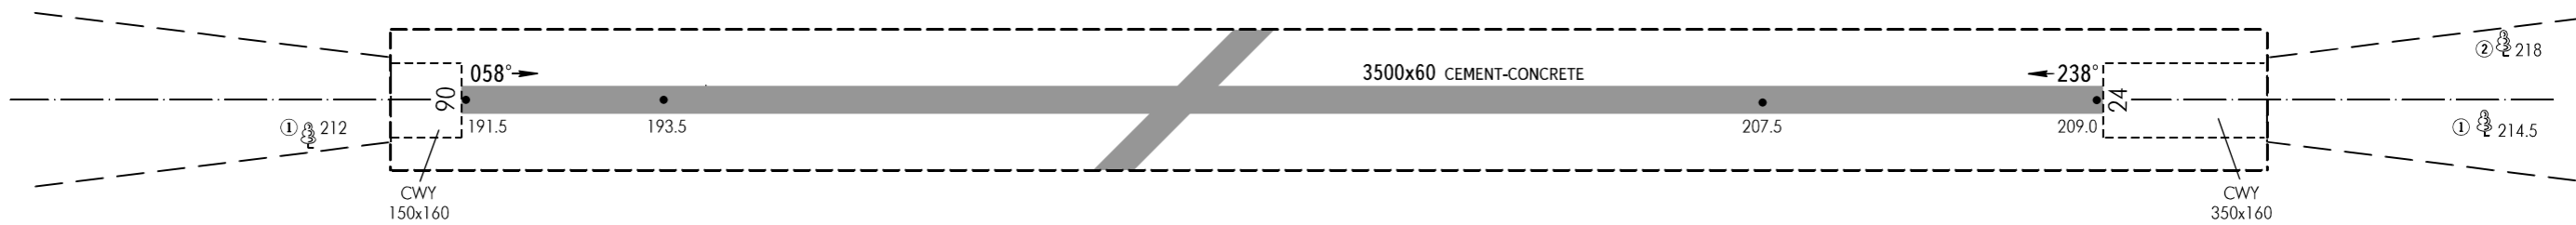

AERODROME OBSTACLE  
CHART - ICAO

TYPE **A** (OPERATING LIMITATIONS)

DIMENSIONS AND ELEVATIONS IN METRES

MOSCOW, RUSSIA  
VNUKOVO  
RWY 06/24

MAGNETIC VARIATION 10°E

DECLARED DISTANCES		
RWY 06		RWY 24
3500	TAKE-OFF RUN AVAILABLE	3500
3850	TAKE-OFF DISTANCE AVAILABLE	3650
3500	ACCELERATE STOP DISTANCE AVAILABLE	3500
3500	LANDING DISTANCE AVAILABLE	3500

LEGEND	
IDENTIFICATION NUMBER	①
TOWER, ANTENNA	●
FOREST	⊗