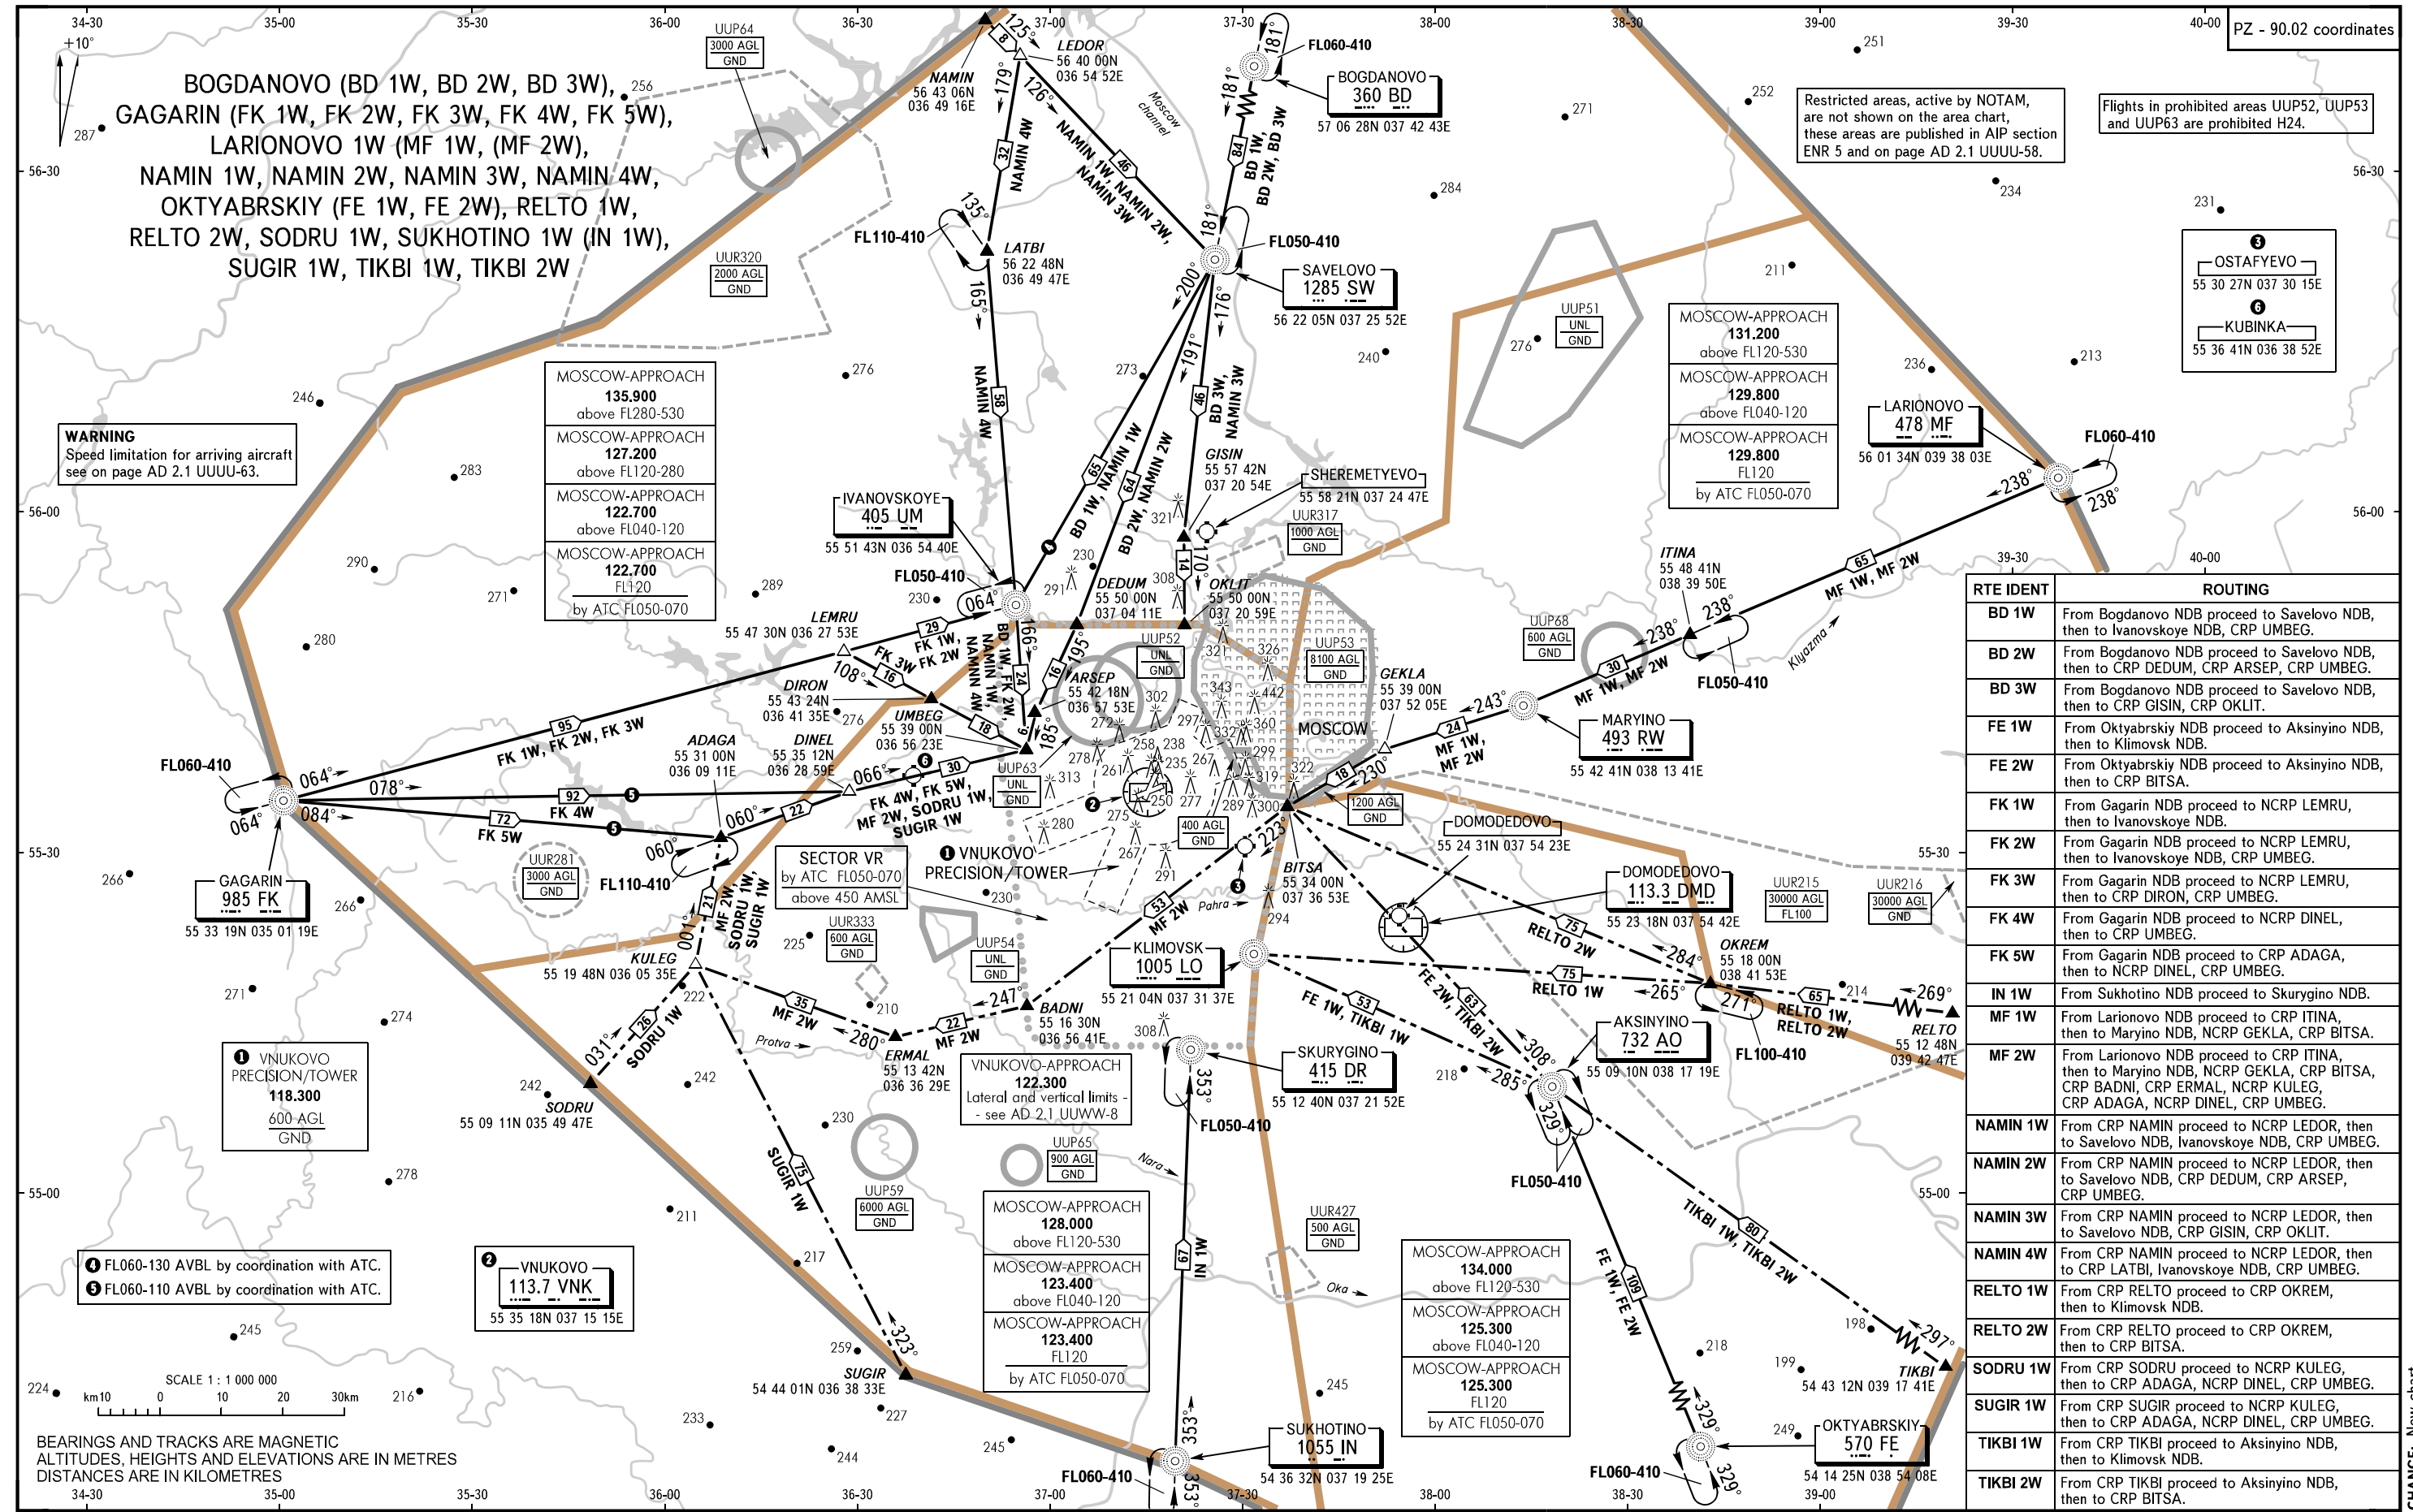

## AREA CHART - ICAO

### ARRIVAL ROUTES

BOGDANOVO (BD 1W, BD 2W, BD 3W),  
GAGARIN (FK 1W, FK 2W, FK 3W, FK 4W, FK 5W),  
LARIONOVO 1W (MF 1W, MF 2W),  
NAMIN 1W, NAMIN 2W, NAMIN 3W, NAMIN 4W,  
OKTYABRSKIY (FE 1W, FE 2W), RELTO 1W,  
RELTO 2W, SODRU 1W, SUKHOTINO 1W (IN 1W),  
SUGIR 1W, TIKBI 1W, TIKBI 2W

**WARNING**  
Speed limitation for arriving aircraft  
see on page AD 2.1 UUUU-63.

MOSCOW-APPROACH  
**135.900**  
above FL280-530  
MOSCOW-APPROACH  
**127.200**  
above FL120-280  
MOSCOW-APPROACH  
**122.700**  
above FL040-120  
MOSCOW-APPROACH  
**122.700**  
FL120  
by ATC FL050-070

MOSCOW-APPROACH  
**131.200**  
above FL120-530  
MOSCOW-APPROACH  
**129.800**  
above FL040-120  
MOSCOW-APPROACH  
**129.800**  
FL120  
by ATC FL050-070

Flights in prohibited areas UUP52, UUP53  
and UUP63 are prohibited H24.