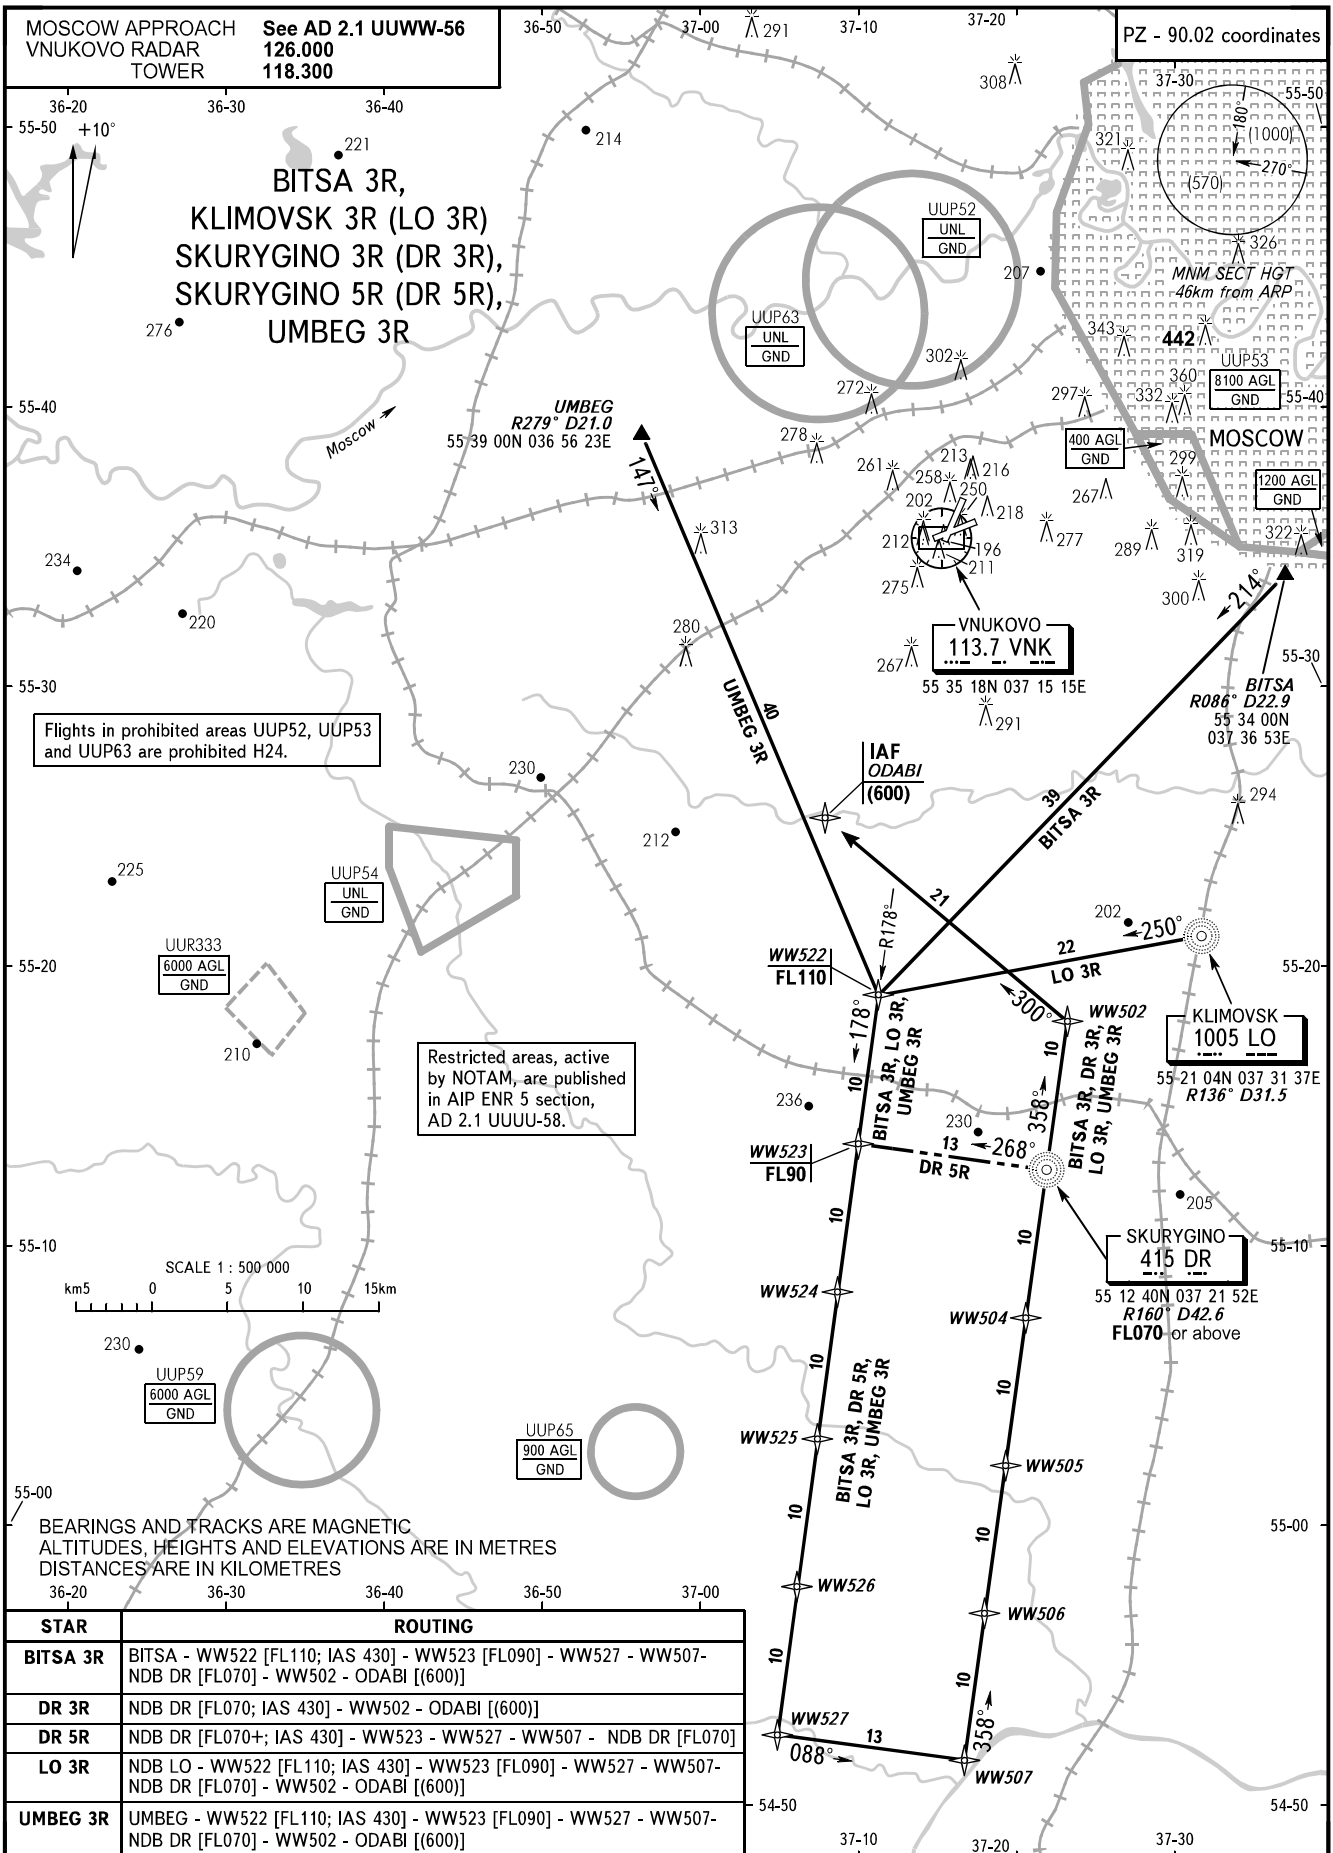

STANDARD ARRIVAL CHART
INSTRUMENT (STAR) - ICAO

MOSCOW, RUSSIA
VNUKOVO
RNAV RWY 01

TRANSITION
LEVEL: **By ATC**

CHANGE: New chart