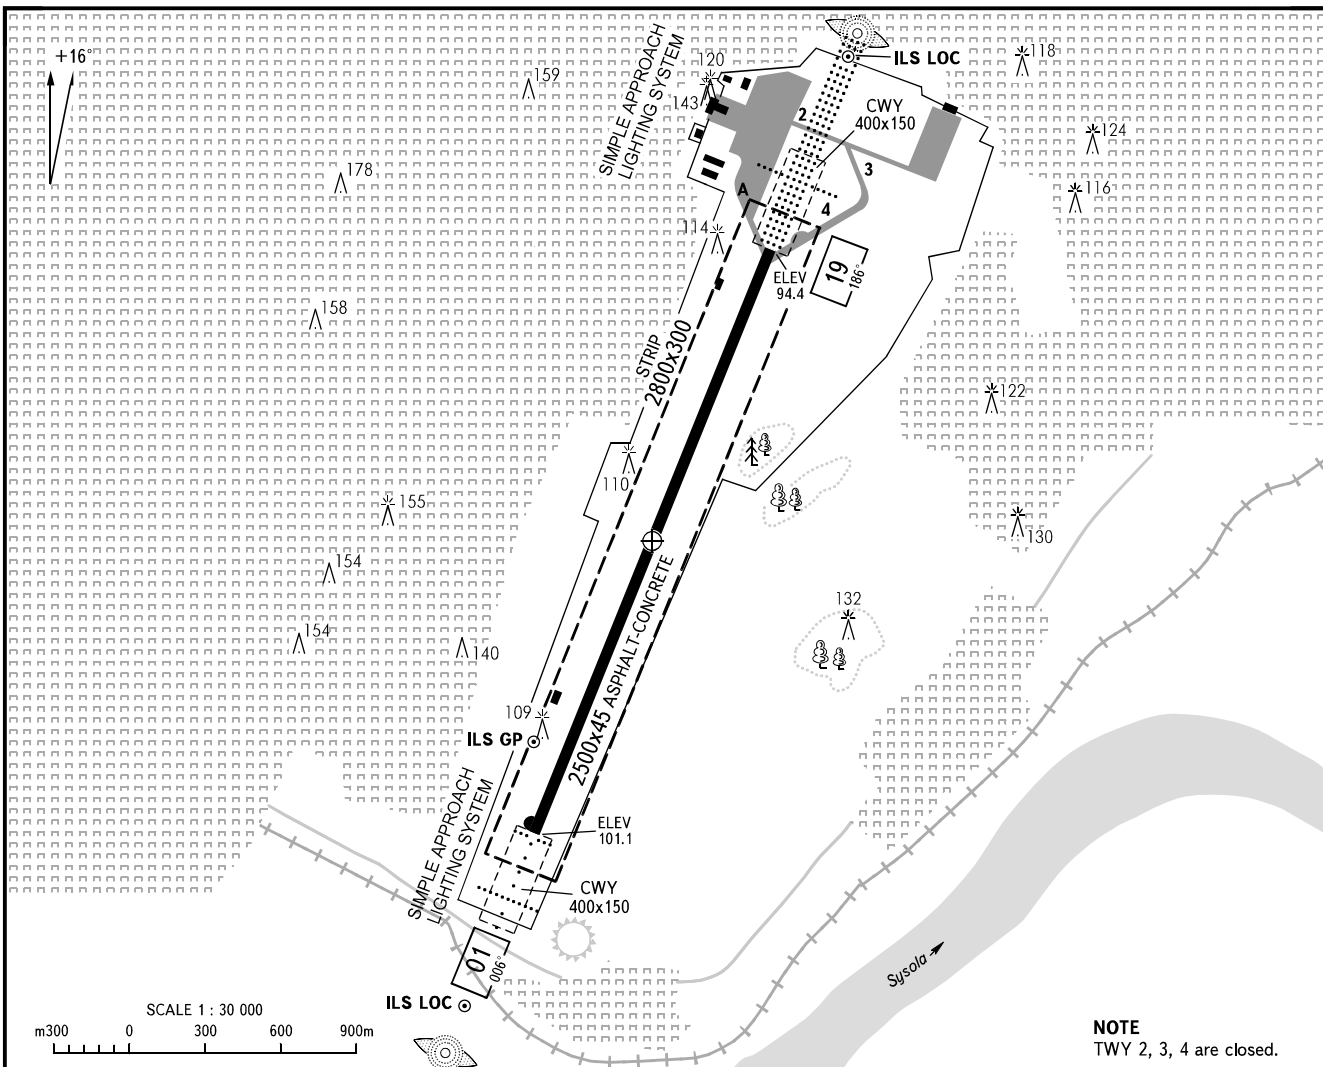

AERODROME  
CHART - ICAO

ARP  
N61°38.8'  
E050°50.7'

ELEV  
103.3m

SIVKAR START 124.6

SYKTYVKAR, RUSSIA

SYKTYVKAR

MARKING AIDS RWY 01 / 19 AND EXIT TWY

LIGHTING AIDS RWY 01 / 19 AND EXIT TWY

RWY	DIRECTION (TRUE)	THR	BEARING STRENGTH
01	021°46'	N61°38.2' E050°50.2'	PCN 49 /F/D/X/T
19	201°47'	N61°39.4' E050°51.2'	

ELEVATIONS AND  
DIMENSIONS IN METRES  
BEARINGS ARE MAGNETIC

CHANGE: New chart