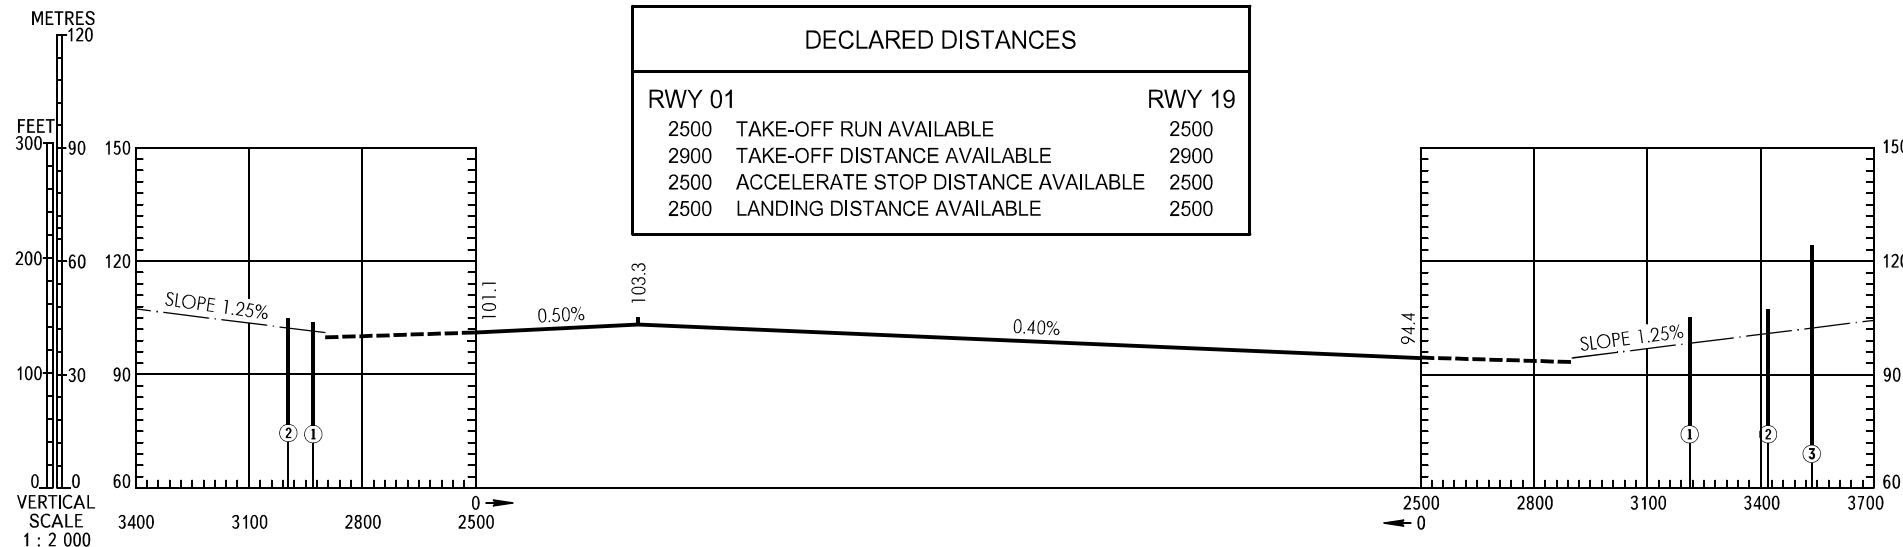

# AERODROME OBSTACLE CHART - ICAO

TYPE **A** (OPERATING LIMITATIONS)

DIMENSIONS AND ELEVATIONS IN METRES

**SYKTYVKAR, RUSSIA**  
 SYKTYVKAR  
 RWY 01/19

MAGNETIC VARIATION **16°E**

**LEGEND**

IDENTIFICATION NUMBER	①
ANTENNA, POLE ETC	●
BUILDING	■
TRUCK	∧
Tu-134 ACFT	∧