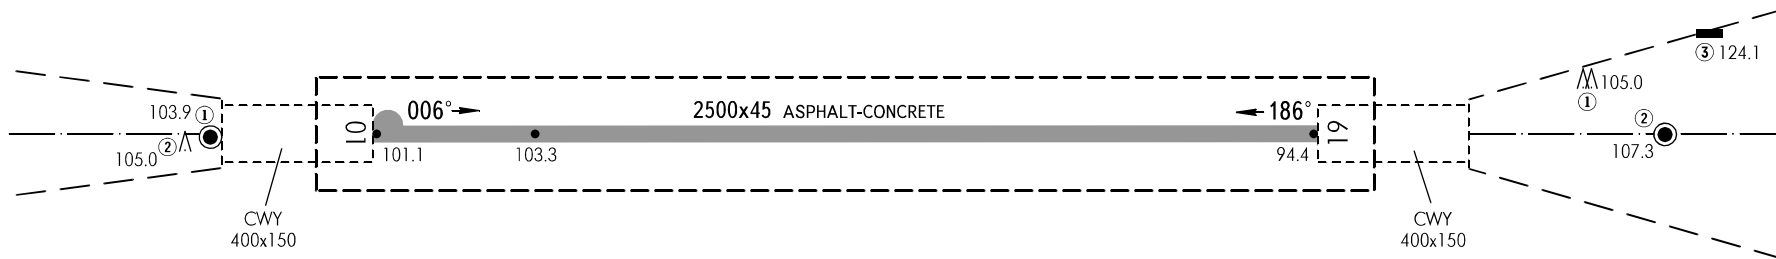

# AERODROME OBSTACLE CHART - ICAO

TYPE **A** (OPERATING LIMITATIONS)

DIMENSIONS AND ELEVATIONS IN METRES

**SYKTYVKAR, RUSSIA**  
 SYKTYVKAR  
 RWY 01/19

MAGNETIC VARIATION **16°E**

**LEGEND**

IDENTIFICATION NUMBER	①
ANTENNA, POLE ETC	●
BUILDING	■
TRUCK	∧
Tu-134 ACFT	∧