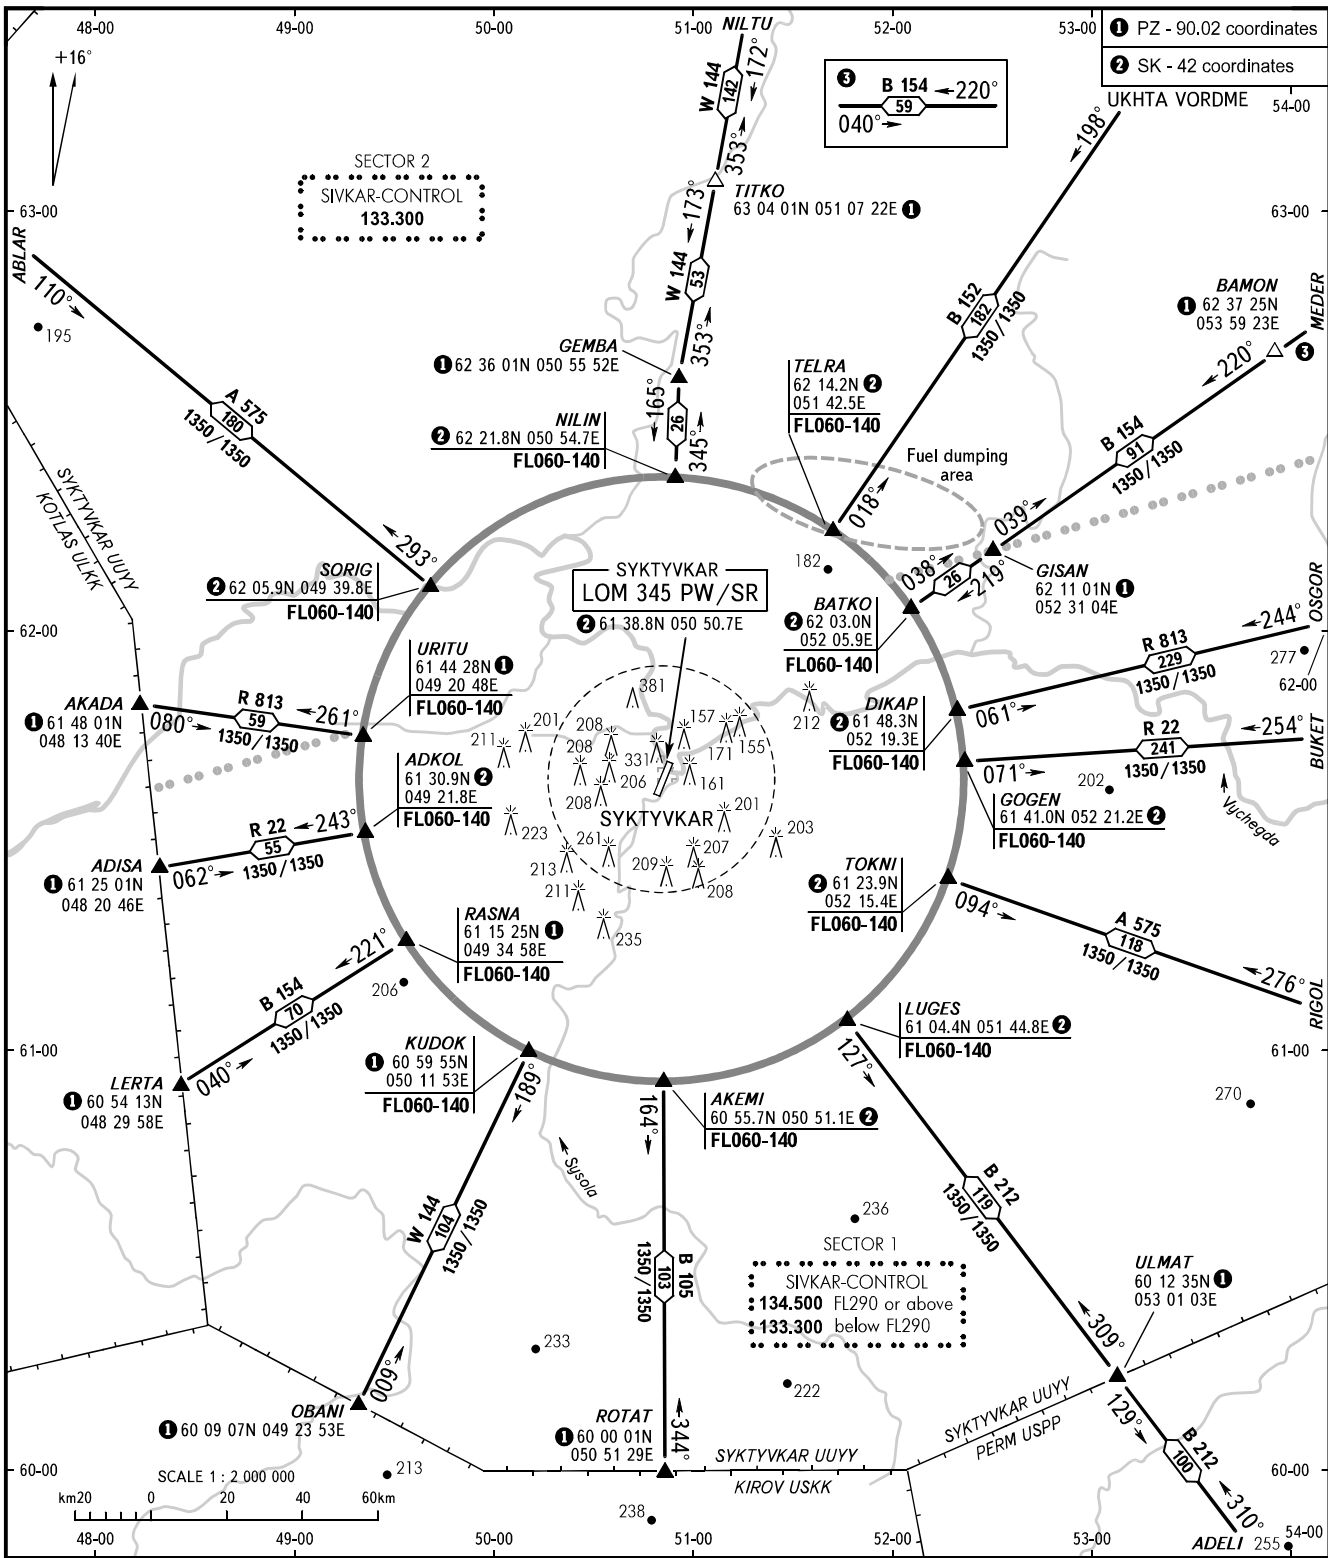

AREA CHART - ICAO

ARRIVAL, DEPARTURE
AND TRANSIT ROUTES

SYKTYVKAR, RUSSIA

SYKTYVKAR

<table border="0"> <tr> <td>SIVKAR KRUG</td> <td>124.600</td> </tr> <tr> <td>SIVKAR TRANSIT</td> <td>131.600</td> </tr> <tr> <td>ATIS</td> <td>126.600</td> </tr> </table>	SIVKAR KRUG	124.600	SIVKAR TRANSIT	131.600	ATIS	126.600	<p>WARNING:</p> <ol style="list-style-type: none"> 1. Holding area is located over LOM. 2. ACFT shall proceed to DIST 80km by ATS unit instructions.
SIVKAR KRUG	124.600						
SIVKAR TRANSIT	131.600						
ATIS	126.600						

BEARINGS AND TRACKS ARE MAGNETIC
ALTITUDES, HEIGHTS AND ELEVATIONS ARE IN METRES
DISTANCES ARE IN KILOMETRES