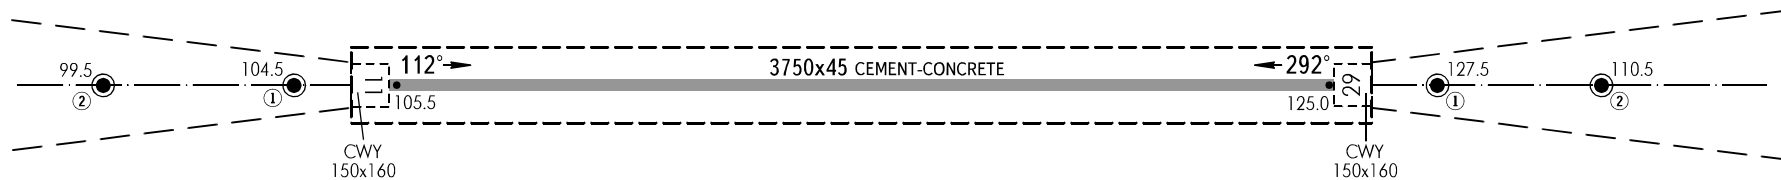

AERODROME OBSTACLE CHART - ICAO

TYPE **A** (OPERATING LIMITATIONS)

DIMENSIONS AND ELEVATIONS IN METRES

KAZAN, RUSSIA
KAZAN
RWY 11/29

MAGNETIC VARIATION 12°E

DECLARED DISTANCES		
RWY 11		RWY 29
3750	TAKE-OFF RUN AVAILABLE	3750
3900	TAKE-OFF DISTANCE AVAILABLE	3900
3750	ACCELERATE STOP DISTANCE AVAILABLE	3750
3750	LANDING DISTANCE AVAILABLE	3750

LEGEND

IDENTIFICATION NUMBER	①
ANTENNA, POLE	●