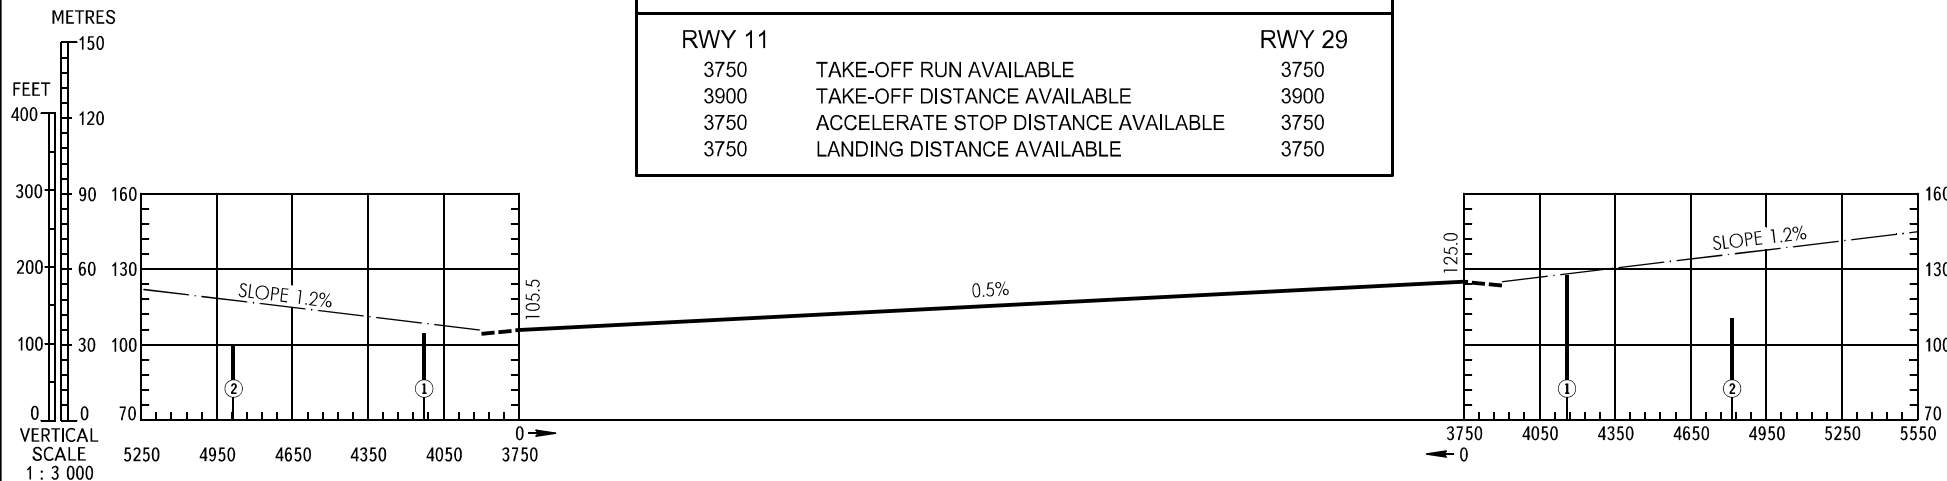

AERODROME OBSTACLE CHART - ICAO

TYPE **A** (OPERATING LIMITATIONS)

DIMENSIONS AND ELEVATIONS IN METRES

KAZAN, RUSSIA
KAZAN
RWY 11/29

MAGNETIC VARIATION 12°E

DECLARED DISTANCES		
RWY 11		RWY 29
3750	TAKE-OFF RUN AVAILABLE	3750
3900	TAKE-OFF DISTANCE AVAILABLE	3900
3750	ACCELERATE STOP DISTANCE AVAILABLE	3750
3750	LANDING DISTANCE AVAILABLE	3750

LEGEND

IDENTIFICATION NUMBER	①
ANTENNA, POLE	●