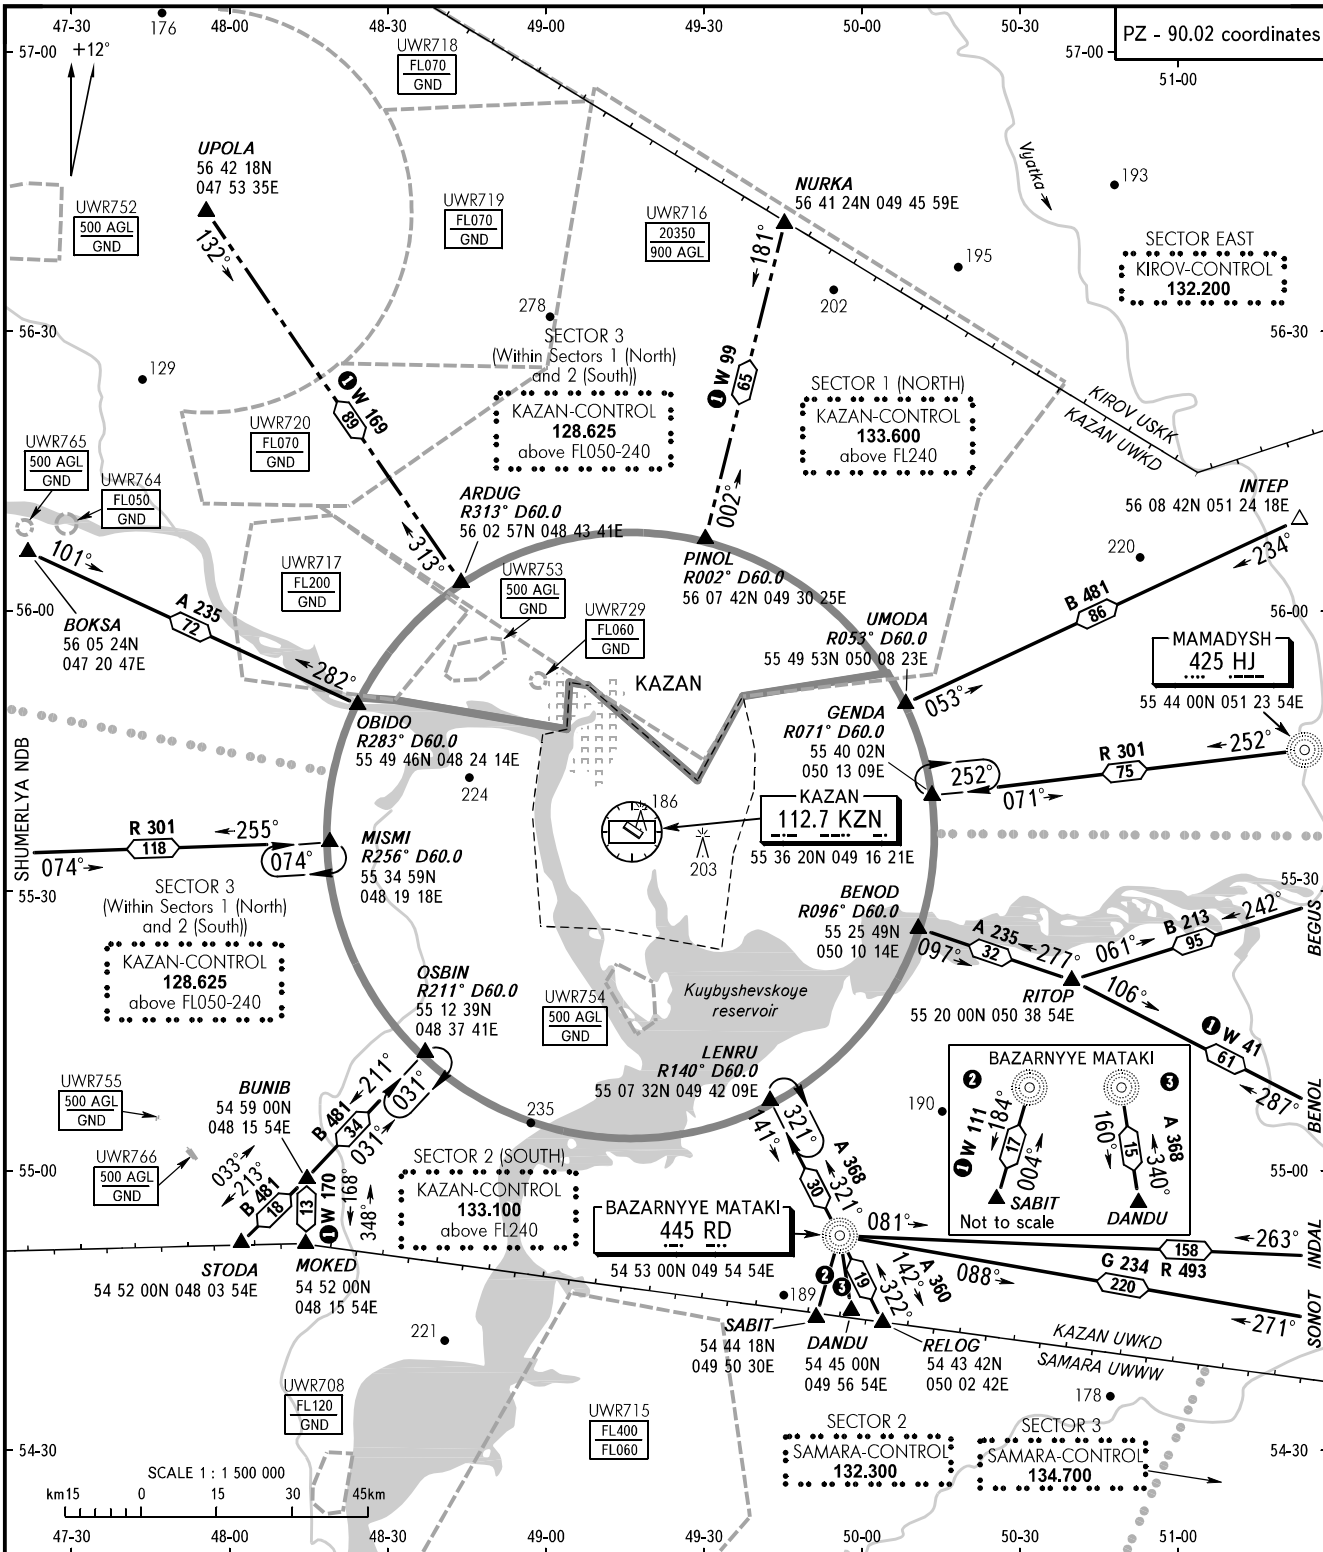

AREA CHART - ICAO

ARRIVAL, DEPARTURE
AND TRANSIT ROUTES

KAZAN, RUSSIA

KAZAN

CONTROL Sector 3	128.625
RADAR	119.400
ATIS	126.800

① Only for Russian users of airspace.

WARNING
FL as directed by ATC.

BEARINGS AND TRACKS ARE MAGNETIC
ALTITUDES, HEIGHTS AND ELEVATIONS ARE IN METRES
DISTANCES ARE IN KILOMETRES

CHANGE: CRP GENDA