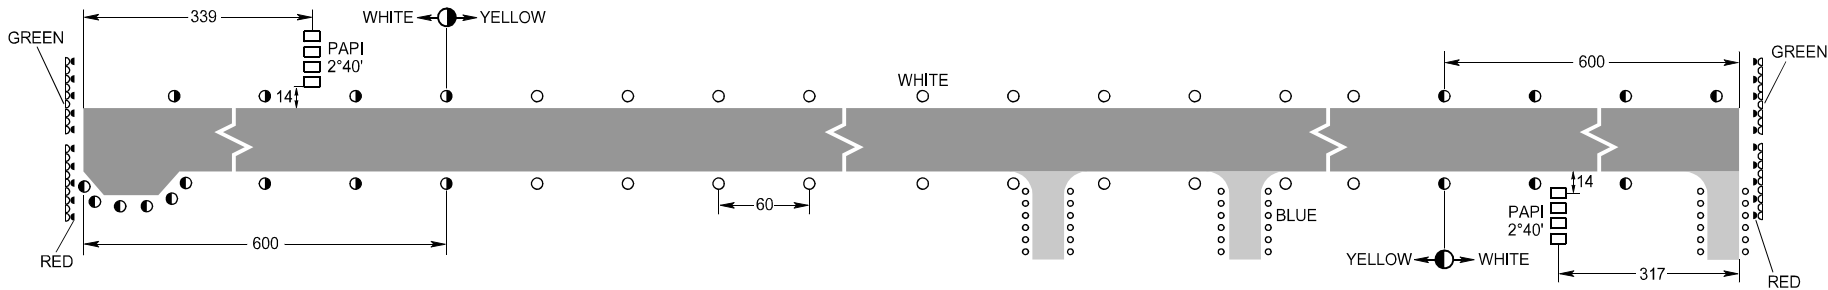

MARKING AIDS RWY 03 / 21 AND EXIT TWY

LIGHTING AIDS RWY 03 / 21 AND EXIT TWY

AERODROME LIGHTING

Runway: Edge-white last 600m yellow  
Threshold: Green

DIMENSIONS IN METRES