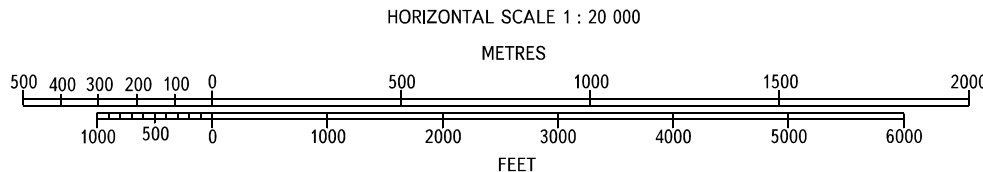

AERODROME OBSTACLE CHART - ICAO

TYPE **A** (OPERATING LIMITATIONS)

DIMENSIONS AND ELEVATIONS IN METRES

BEGISHEVO, RUSSIA
BEGISHEVO
RWY 03/21

MAGNETIC VARIATION **13°E**

VERTICAL SCALE 1 : 2 000

LEGEND	
IDENTIFICATION NUMBER	①
ANTENNA	●

NOTE
 The first 100m of RWY 03/21 are unusable for take-off.