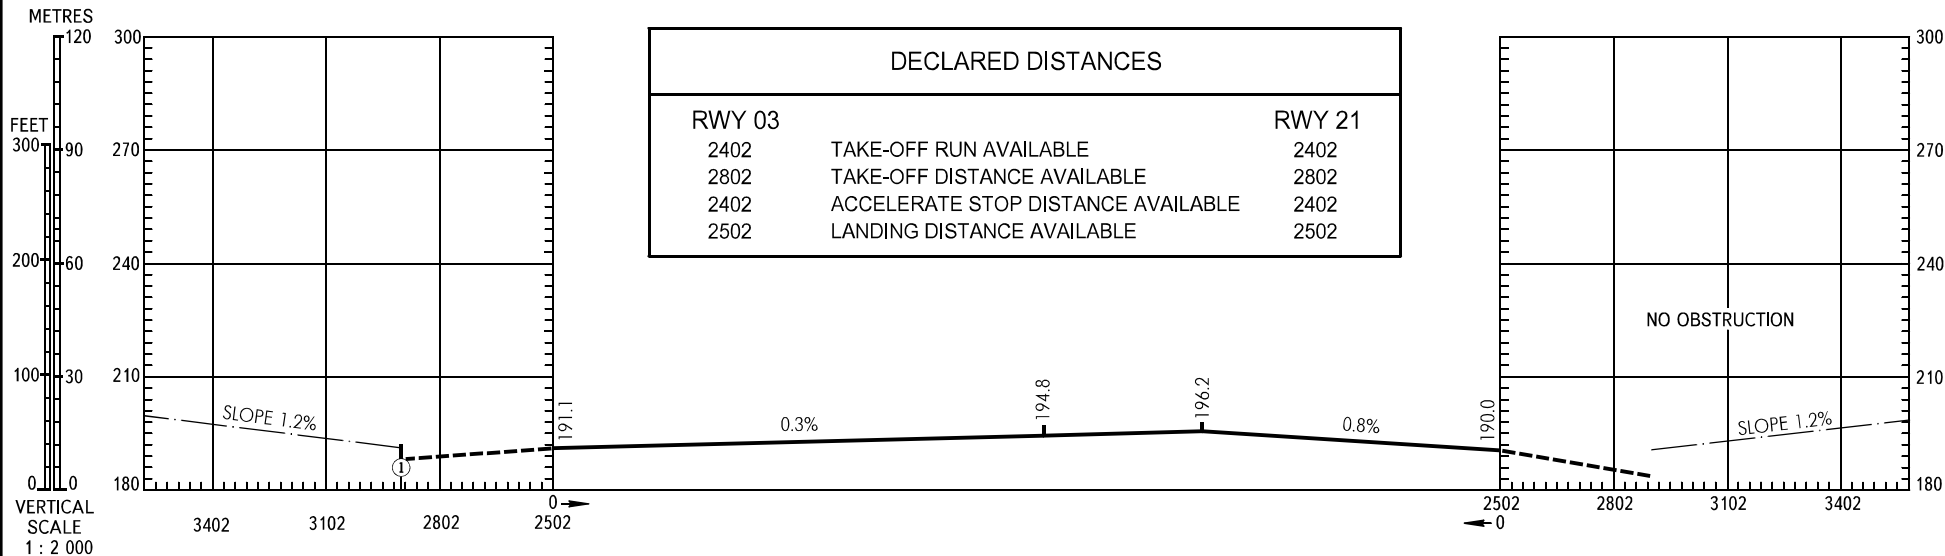

AERODROME OBSTACLE CHART - ICAO

TYPE **A** (OPERATING LIMITATIONS)

DIMENSIONS AND ELEVATIONS IN METRES

BEGISHEVO, RUSSIA
BEGISHEVO
RWY 03/21

MAGNETIC VARIATION **13°E**

VERTICAL SCALE 1 : 2 000

LEGEND	
IDENTIFICATION NUMBER	①
ANTENNA	●

NOTE
 The first 100m of RWY 03/21 are unusable for take-off.