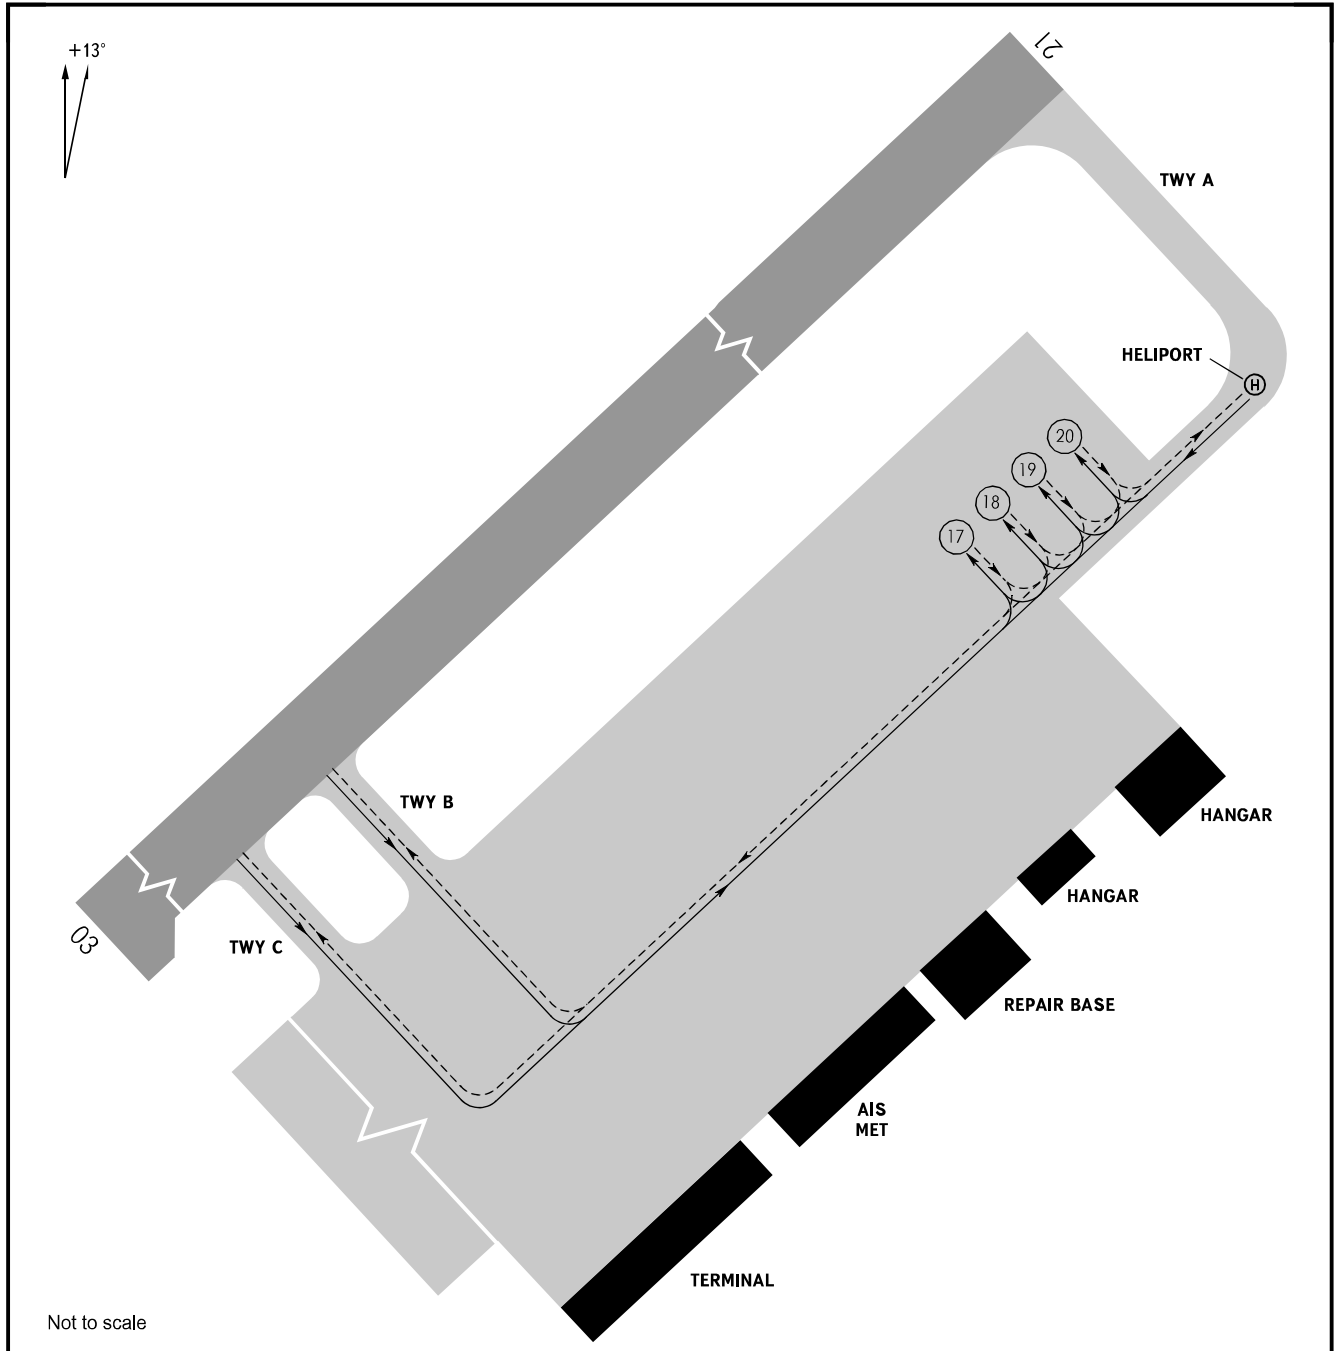

AERODROME GROUND MOVEMENT
AND AIRCRAFT PARKING CHART - ICAO

TOWER	121.200
APRON	118.000
	118.900R

BEGISHEVO, RUSSIA

BEGISHEVO

Not to scale

WARNING
Stands 17-20 are AVBL for helicopters.

CHANGE: CS