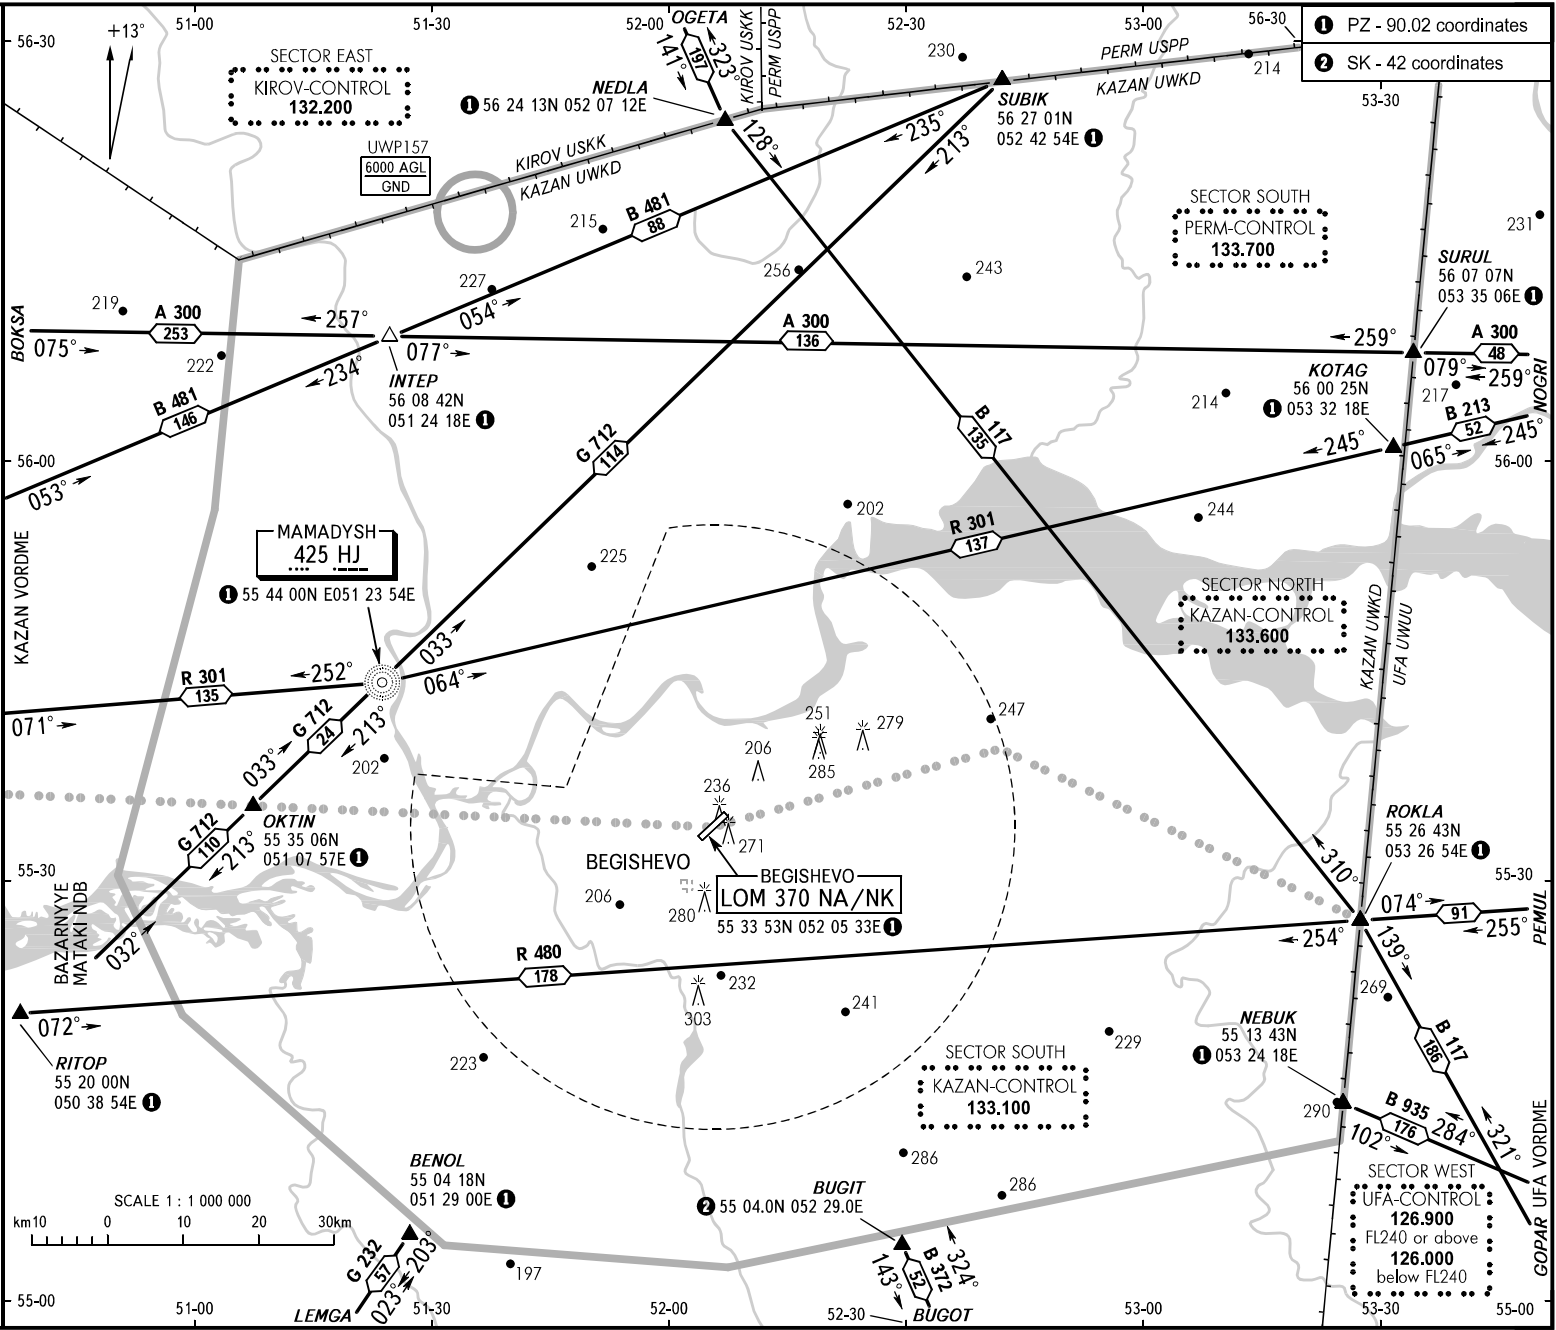

AREA CHART - ICAO

ARRIVAL, DEPARTURE
AND TRANSIT ROUTES

BEGISHEVO, RUSSIA

BEGISHEVO

BEGISHEVO TOWER
RADAR
ATIS
121.200
127.900
134.200

BEARINGS AND TRACKS ARE MAGNETIC
ALTITUDES, HEIGHTS AND ELEVATIONS ARE IN METRES
DISTANCES ARE IN KILOMETRES

Federal Air Transport Agency

AIRAC AMDT 09/13