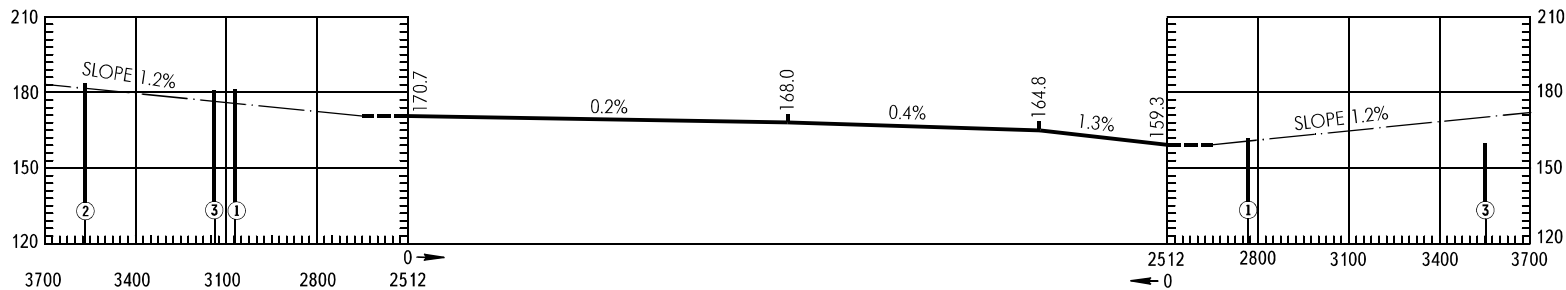

AERODROME OBSTACLE CHART - ICAO

TYPE **A** (OPERATING LIMITATIONS)

DIMENSIONS AND ELEVATIONS IN METRES

CHEBOKSARY, RUSSIA
CHEBOKSARY
RWY 06/24

MAGNETIC VARIATION 12° E

DECLARED DISTANCES

RWY 06		RWY 24	
2512	TAKE-OFF RUN AVAILABLE	2512	
2662	TAKE-OFF DISTANCE AVAILABLE	2662	
2512	ACCELERATE STOP DISTANCE AVAILABLE	2512	
2512	LANDING DISTANCE AVAILABLE	2512	

LEGEND

IDENTIFICATION NUMBER	①
ANTENNA	●
BUILDING	■

HORIZONTAL SCALE 1 : 25 000