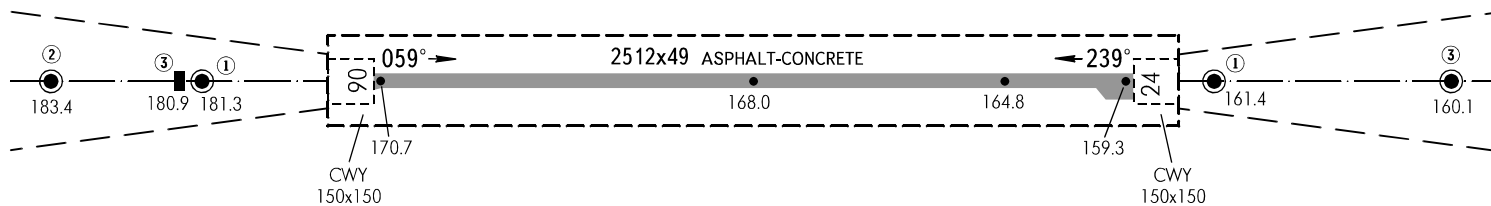

AERODROME OBSTACLE CHART - ICAO

TYPE **A** (OPERATING LIMITATIONS)

DIMENSIONS AND ELEVATIONS IN METRES

CHEBOKSARY, RUSSIA
CHEBOKSARY
RWY 06/24

MAGNETIC VARIATION 12° E

DECLARED DISTANCES

RWY 06		RWY 24	
2512	TAKE-OFF RUN AVAILABLE	2512	
2662	TAKE-OFF DISTANCE AVAILABLE	2662	
2512	ACCELERATE STOP DISTANCE AVAILABLE	2512	
2512	LANDING DISTANCE AVAILABLE	2512	

LEGEND

IDENTIFICATION NUMBER	①
ANTENNA	●
BUILDING	■

HORIZONTAL SCALE 1 : 25 000