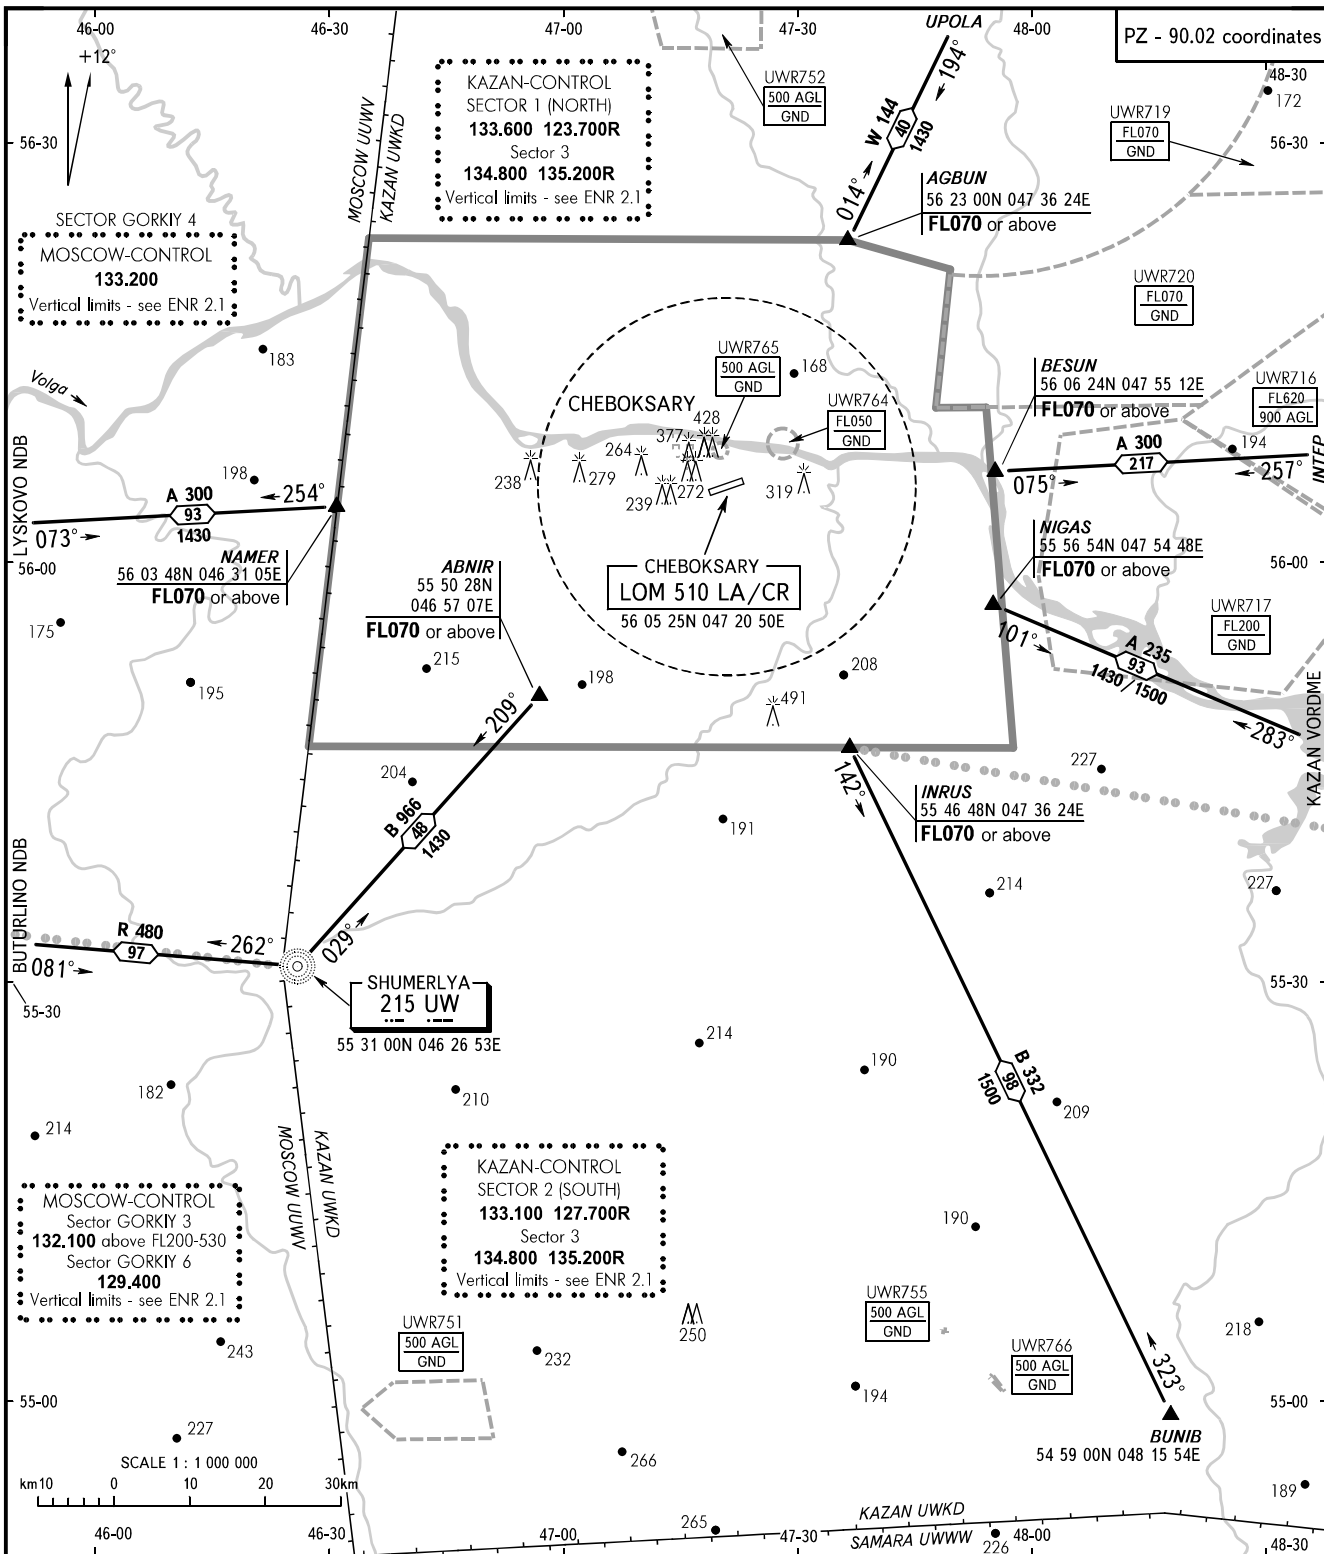

AREA CHART - ICAO

ARRIVAL, DEPARTURE
AND TRANSIT ROUTES

CHEBOKSARY, RUSSIA

CHEBOKSARY

CHEBOKSARY TOWER **119.300**
 ATIS **120.900 RUS**
123.600 ENG

BEARINGS AND TRACKS ARE MAGNETIC
 ALTITUDES, HEIGHTS AND ELEVATIONS ARE IN METRES
 DISTANCES ARE IN KILOMETRES