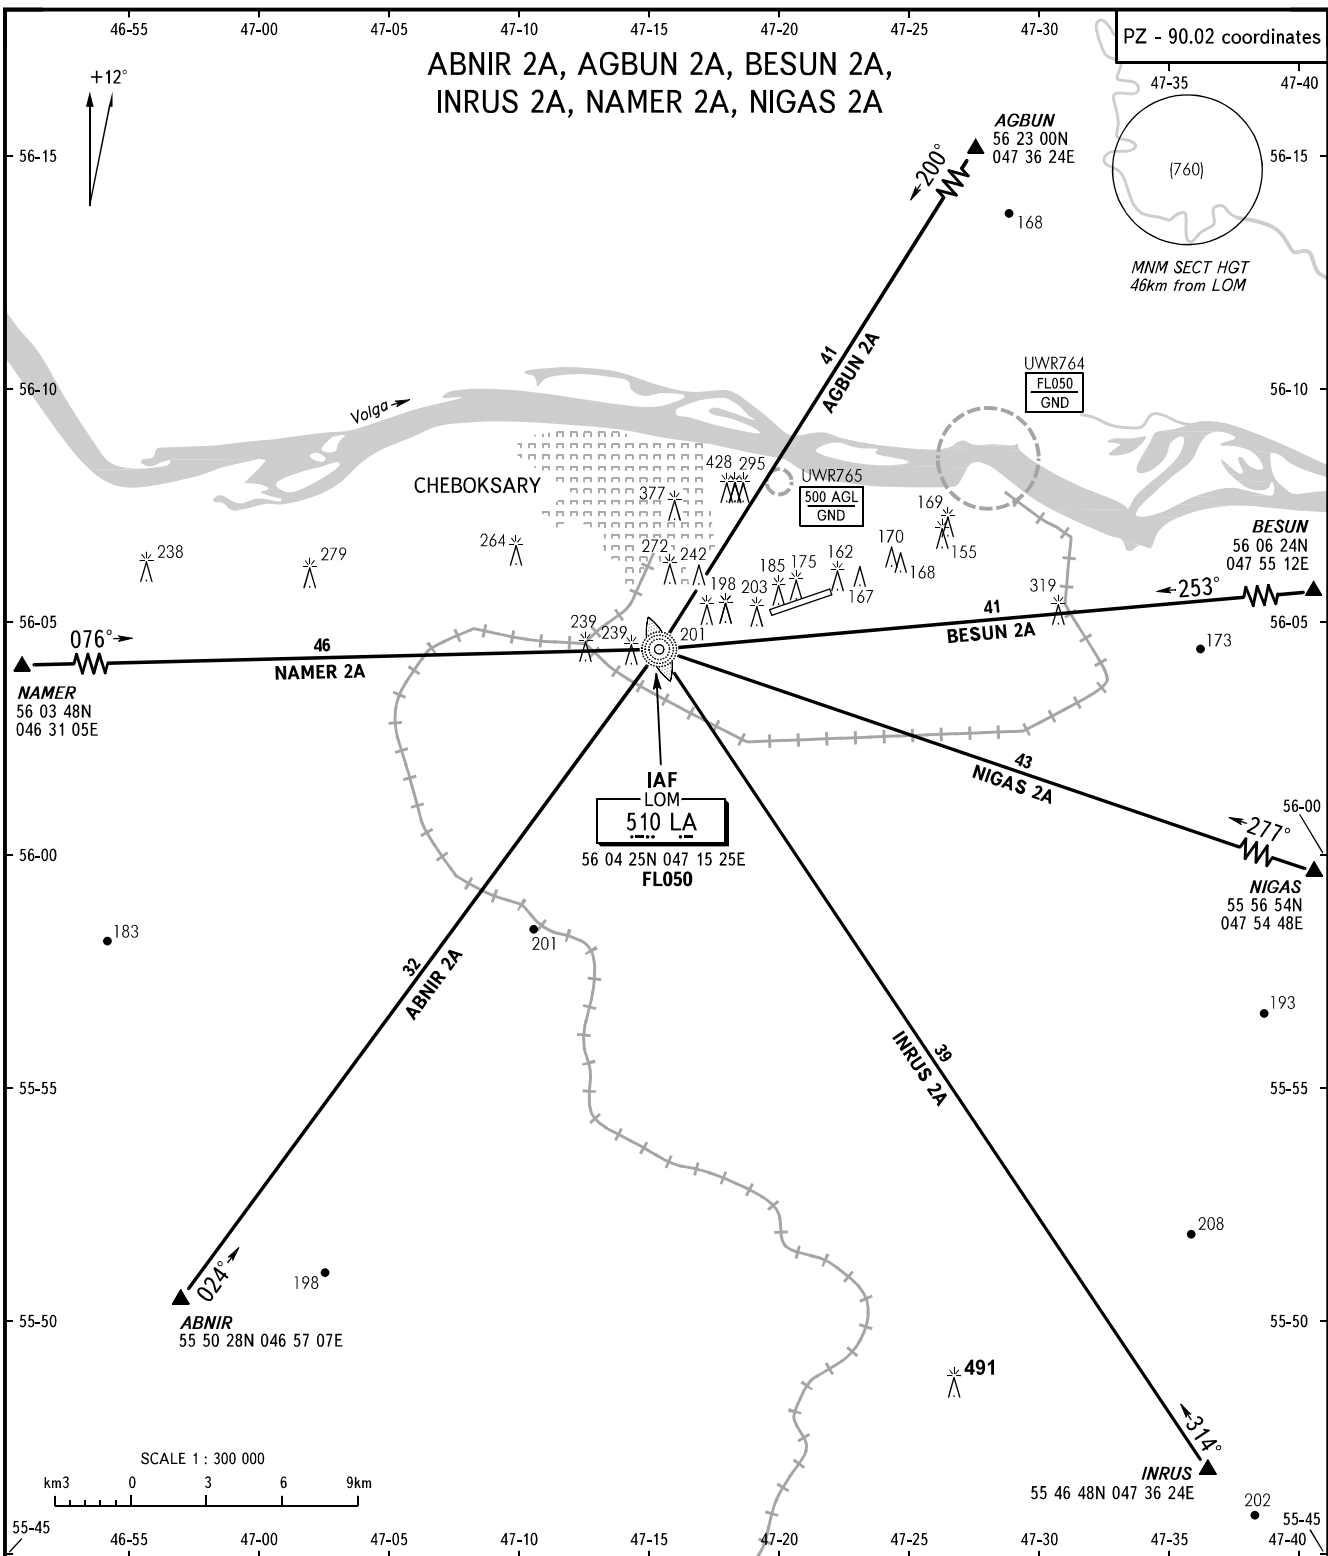

STANDARD ARRIVAL CHART
INSTRUMENT (STAR) - ICAO

TRANSITION
LEVEL : 1

CHEBOKSARY, RUSSIA

CHEBOKSARY

RWY 06

CHANGE: NIGAS 2A