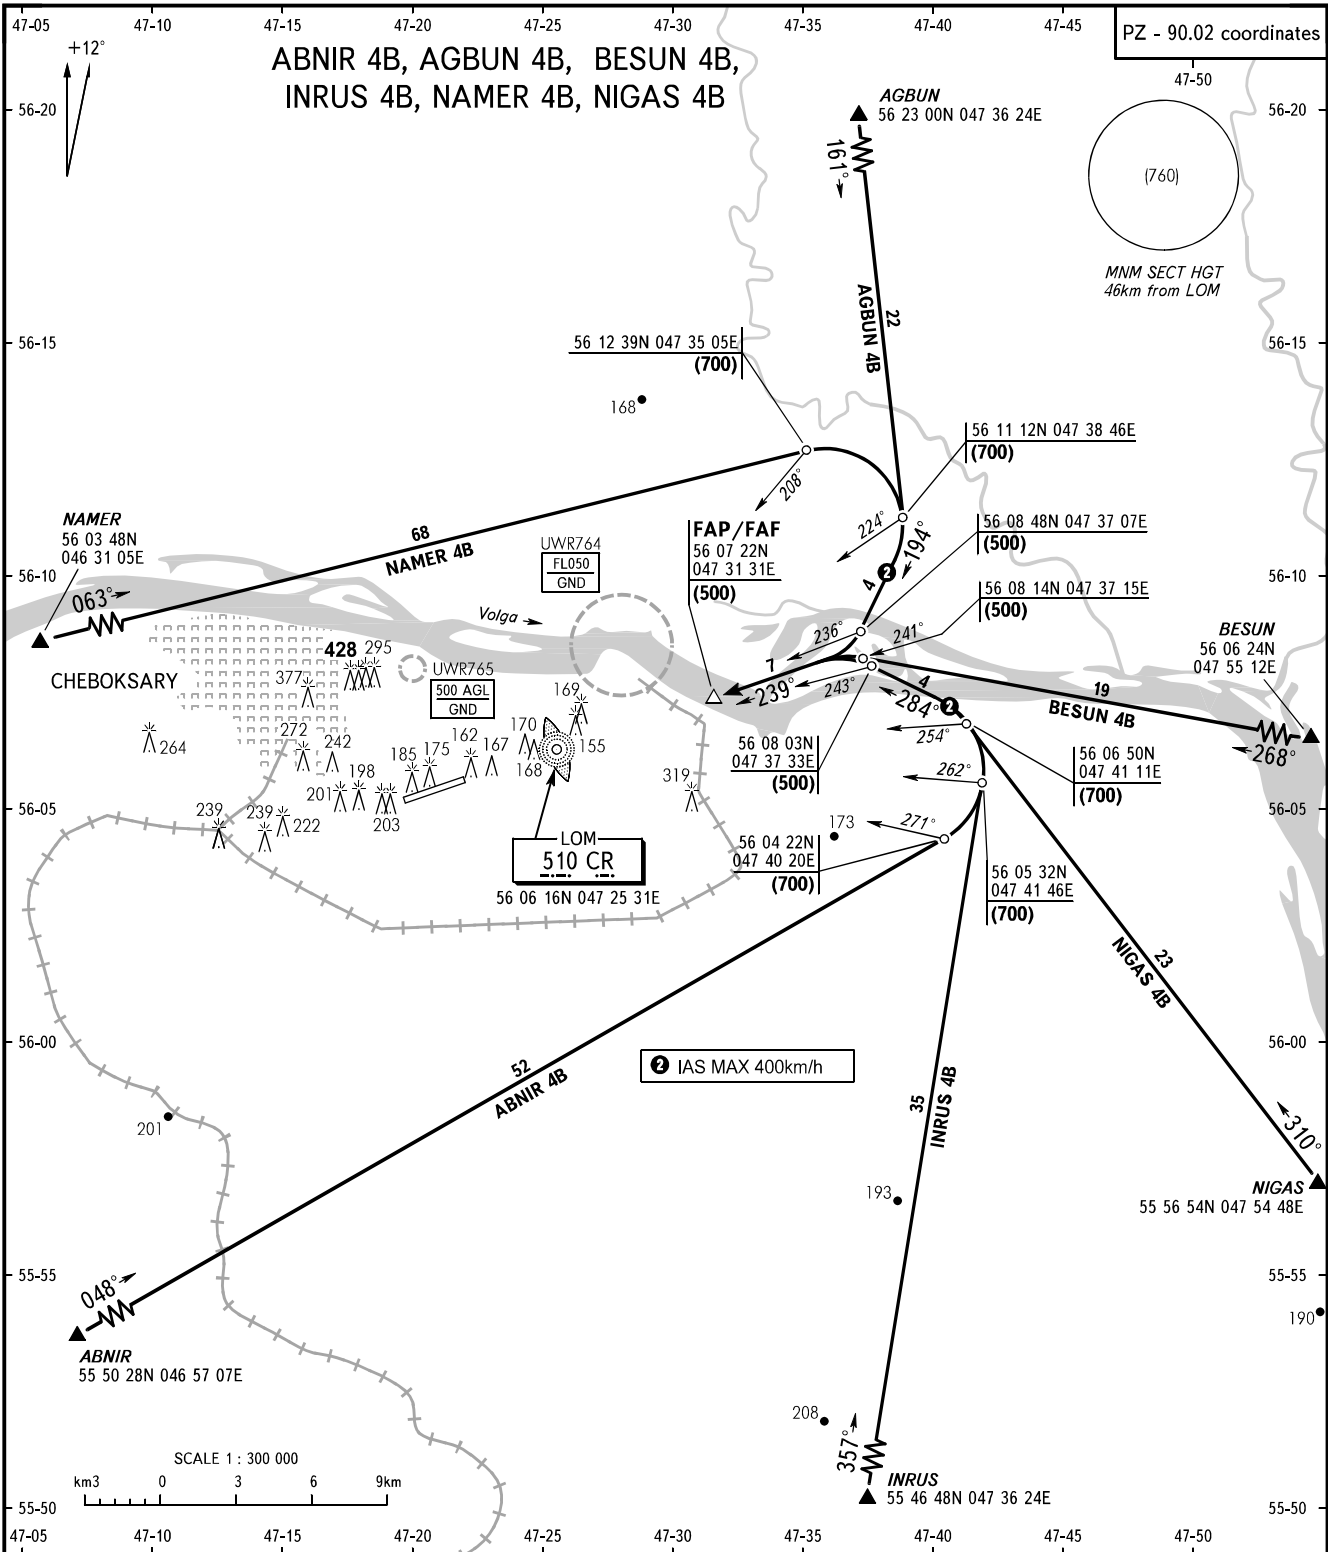

STANDARD ARRIVAL CHART
 INSTRUMENT (STAR) - ICAO

CHEBOKSARY, RUSSIA
 CHEBOKSARY
 RWY 24

TRANSITION
 LEVEL : 1

CHANGE: New chart