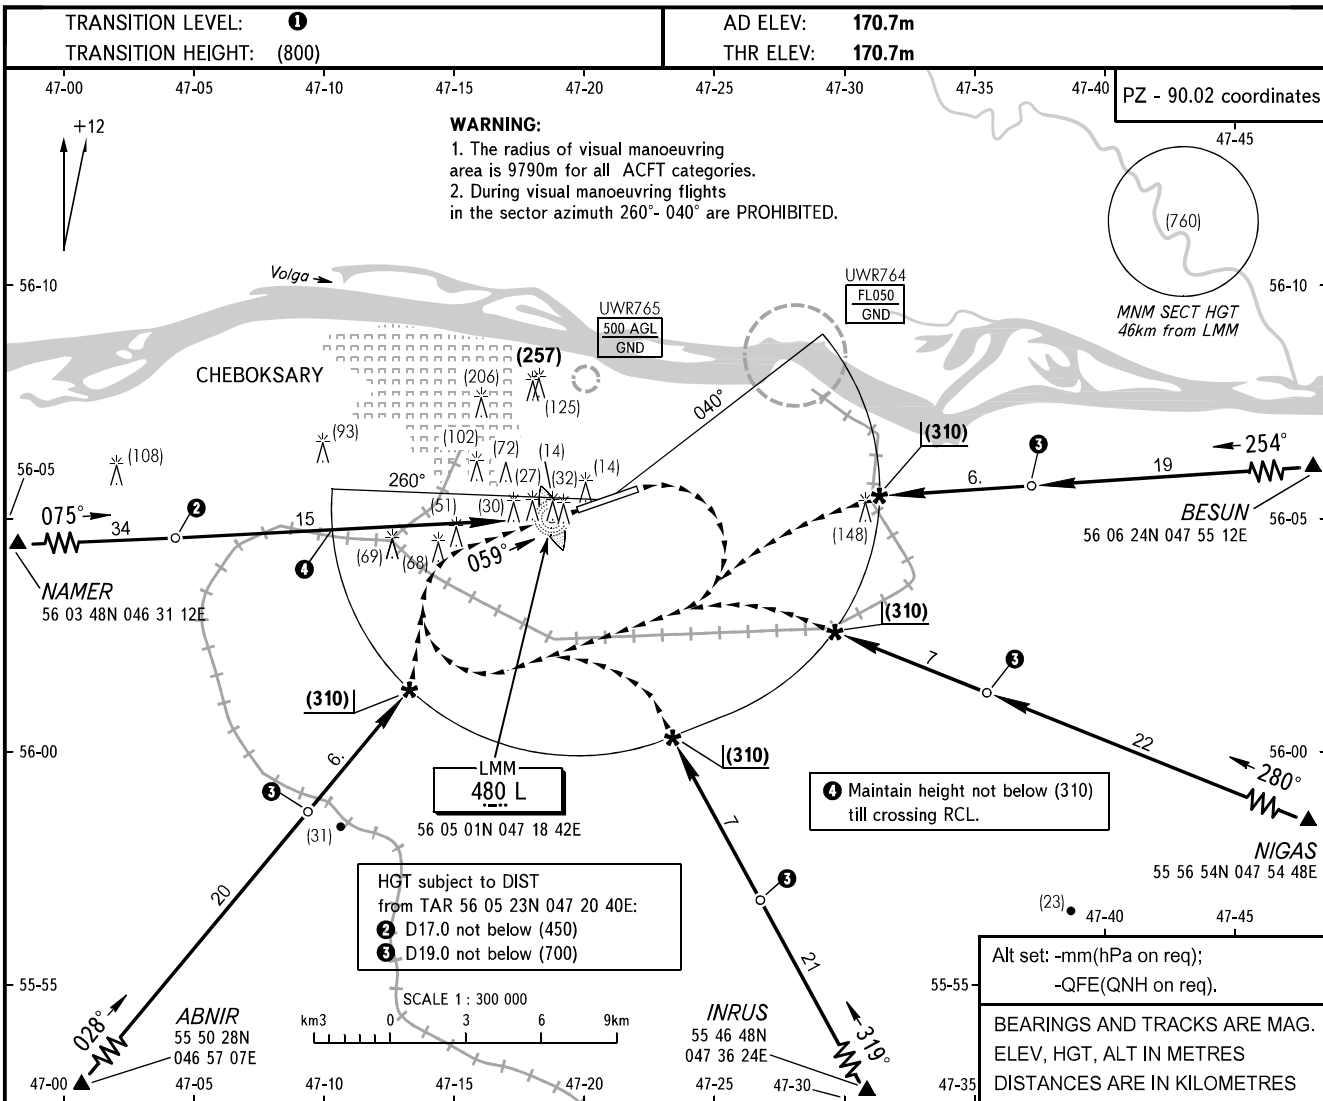

**VISUAL
APPROACH
CHART - ICAO**

**CHEBOKSARY, RUSSIA
CHEBOKSARY
CIRCLING RWY 06**

TOWER 119.3

OCA/H		A	B	C	D
Visual Manoeuvring (Circling) Area		321(150)	321(150)	401(230)	451(280)
ACFT CAT		A	B	C	D
MET conditions	MDH, m	150	150	230	280
	Cloud base, m	360	360	410	410
	Visibility, m	6000	6000	6000	6000

1 TRANSITION LEVEL:
-FL050 when atmospheric pressure is 724mm mercury column or above;
-FL060 when atmospheric pressure is less than 724mm mercury column.

CHANGE: NIL