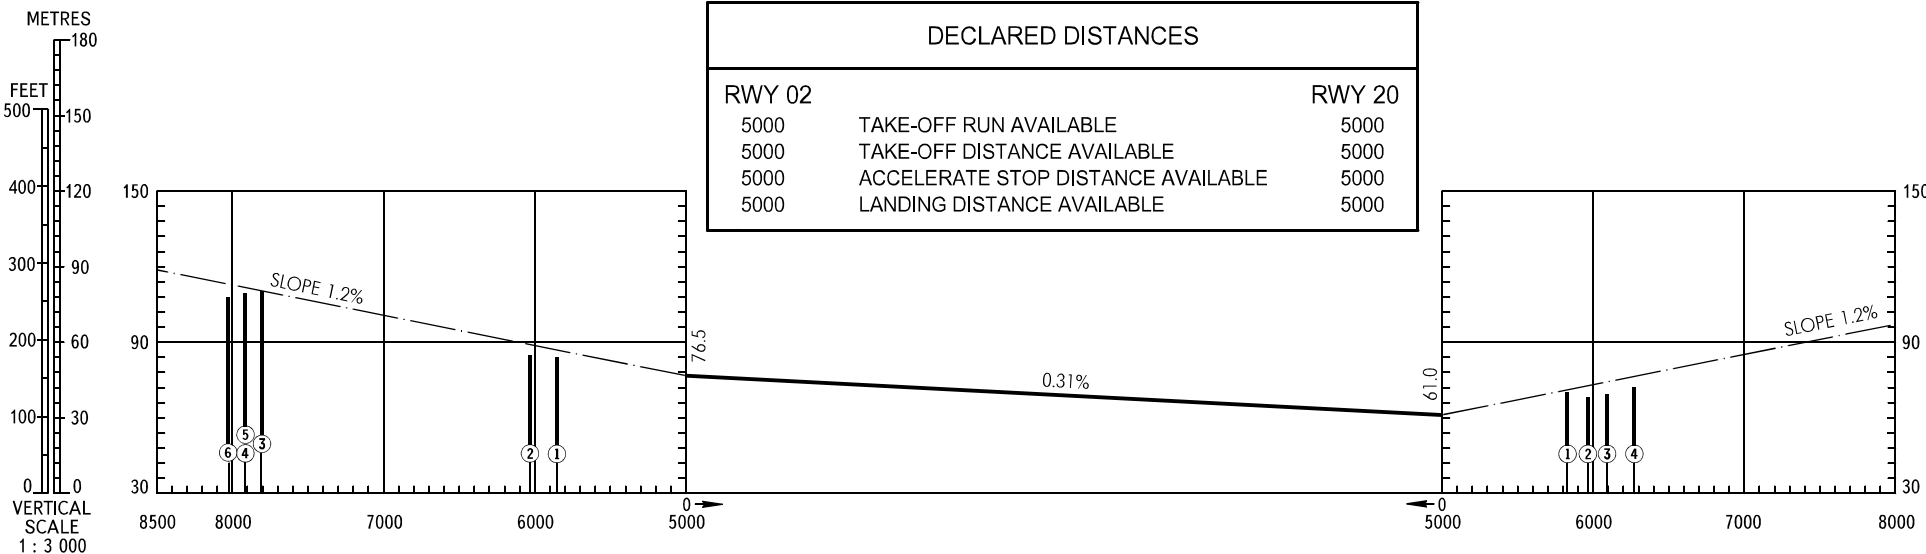

AERODROME OBSTACLE CHART - ICAO

TYPE **A** (OPERATING LIMITATIONS)

DIMENSIONS AND ELEVATIONS IN METRES

ULYANOVSK, RUSSIA
VOSTOCHNY
RWY 02/20

MAGNETIC VARIATION 12°E

LEGEND

IDENTIFICATION NUMBER	①
POWER LINE	∧
FOREST	⊗
ANTENNA	●