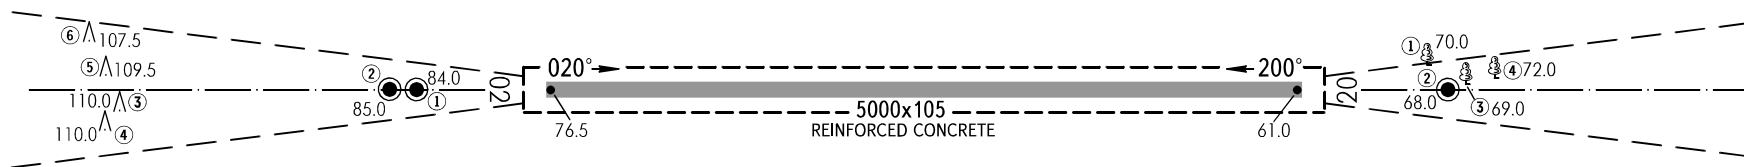

AERODROME OBSTACLE CHART - ICAO

TYPE **A** (OPERATING LIMITATIONS)

DIMENSIONS AND ELEVATIONS IN METRES

ULYANOVSK, RUSSIA
VOSTOCHNY
RWY 02/20

MAGNETIC VARIATION 12°E

LEGEND

IDENTIFICATION NUMBER	①
POWER LINE	∧
FOREST	⊗
ANTENNA	●