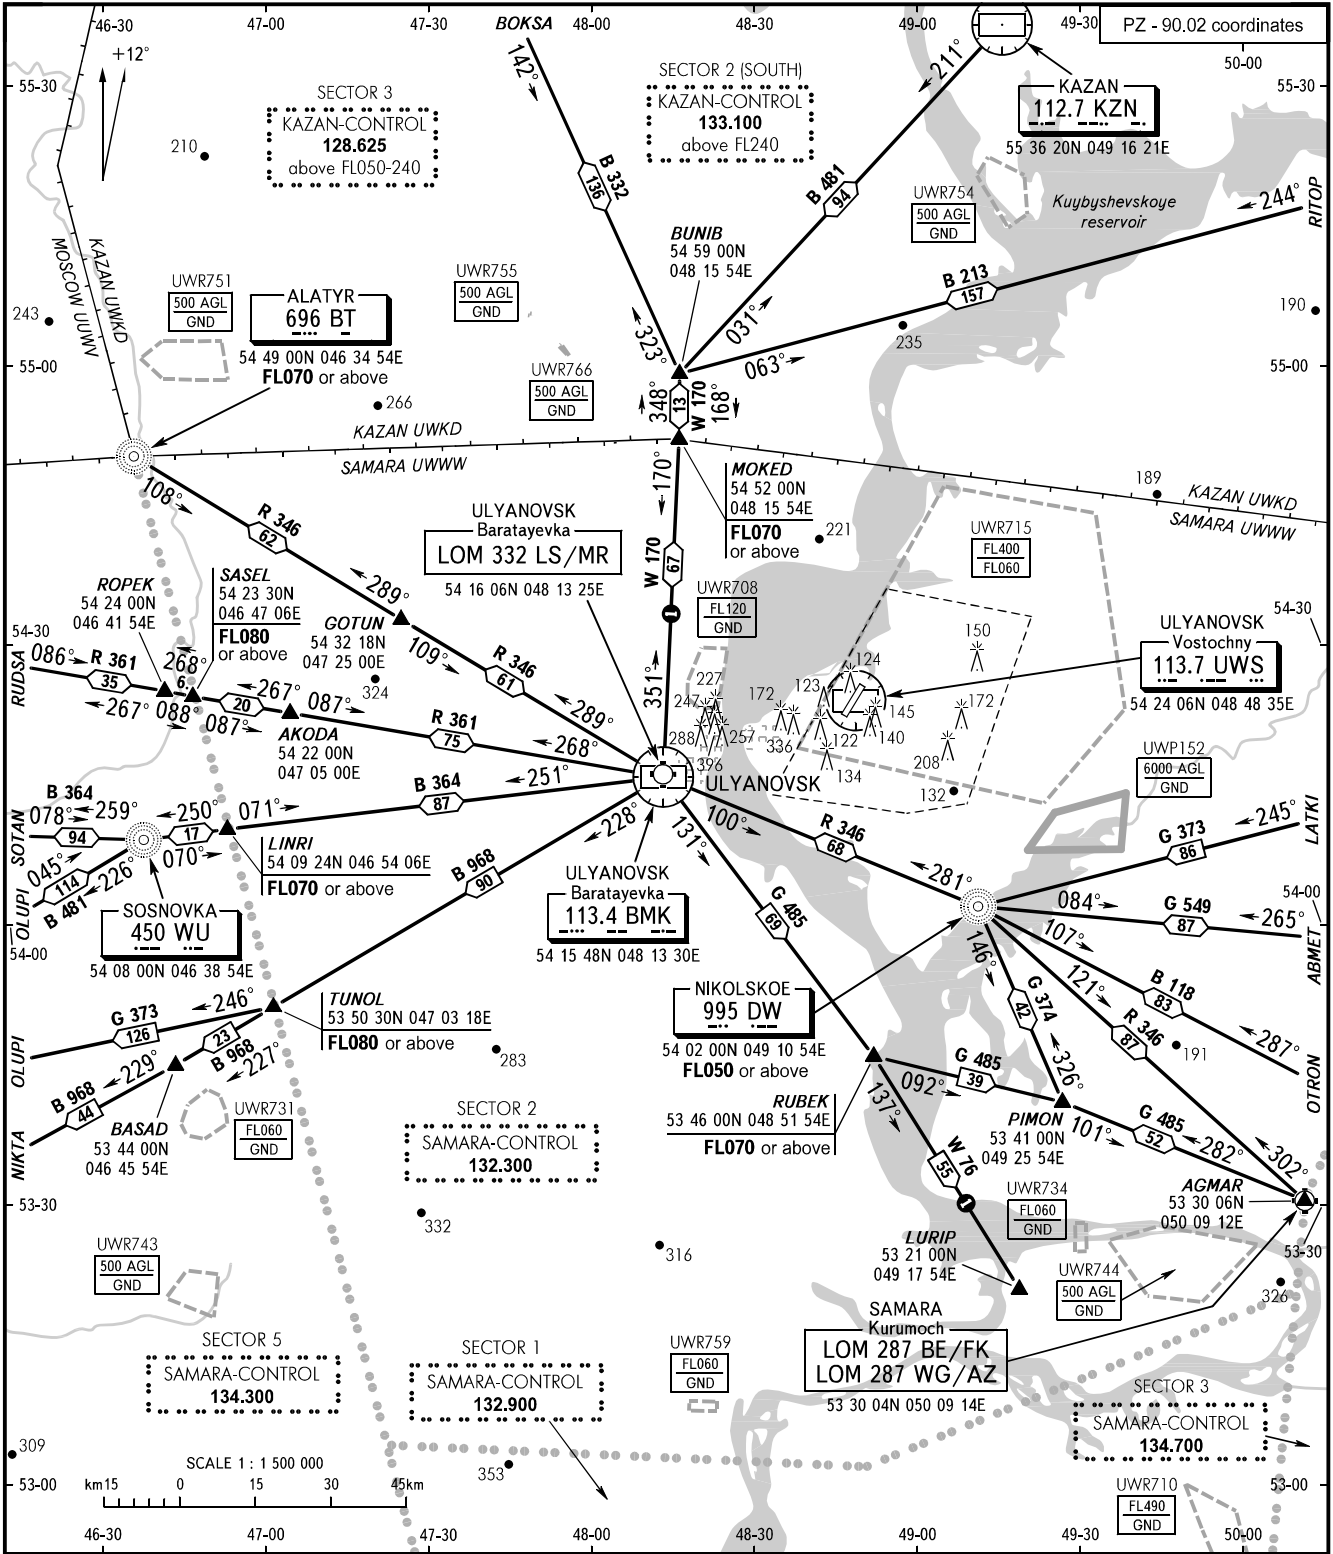

AREA CHART - ICAO

ARRIVAL, DEPARTURE
AND TRANSIT ROUTES

ULYANOVSK, RUSSIA

VOSTOCHNY

ULYANOVSK APPROACH **127.300**
 VOSTOCHNY KRUG **124.200**

① Only for Russian users of airspace.

BEARINGS AND TRACKS ARE MAGNETIC
 ALTITUDES, HEIGHTS AND ELEVATIONS ARE IN METRES
 DISTANCES ARE IN KILOMETRES

CHANGE: OBST. COORD. VAR