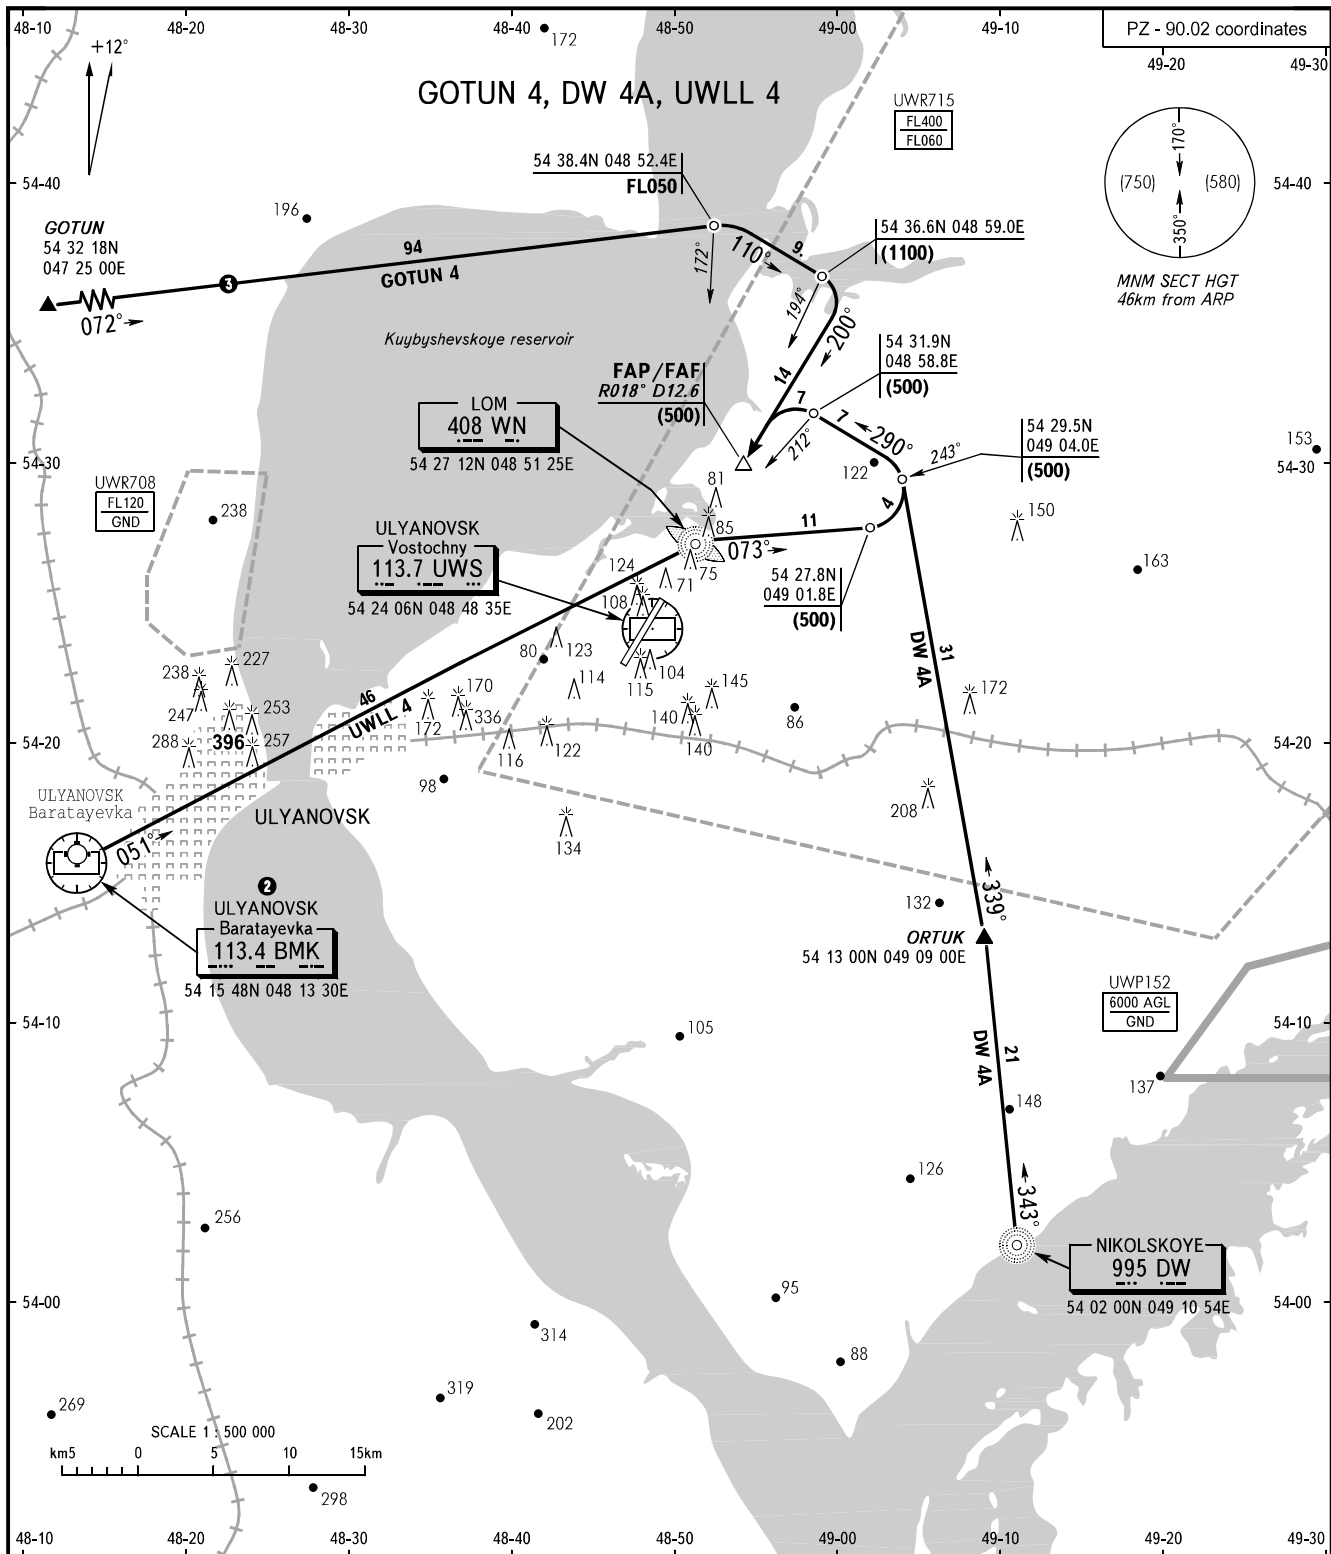

STANDARD ARRIVAL CHART
INSTRUMENT (STAR) - ICAO

ULYANOVSK, RUSSIA
VOSTOCHNY
RWY 20

TRANSITION
LEVEL : ①

ULYANOVSK APPROACH 127.300
VOSTOCHNY KRUG 124.200

- ① TRANSITION LEVEL:
- FL050 when atmospheric pressure is 726mm mercury column or above;
- FL060 when atmospheric pressure is less than 726mm mercury column.

- WARNING:
1. ② FL for crossing VORDME BMK are by coordination with ATC.
2. FL for crossing points of exit from AWY are as directed by ATC.

③ Only for Russian users of airspace.

BEARINGS AND TRACKS ARE MAGNETIC
ALTITUDES, HEIGHTS AND ELEVATIONS ARE IN METRES
DISTANCES ARE IN KILOMETRES