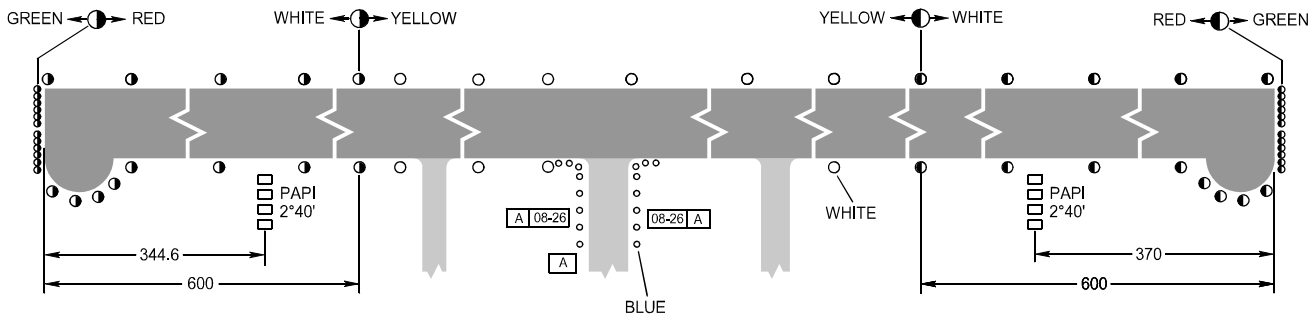

AERODROME
CHART - ICAO

ARP
N51°47'45"
E055°27'24"

ELEV
117.8m

TOWER 128.0
ATIS 126.4
TRANSIT 131.7 RUS

ORENBURG, RUSSIA

ORENBURG

PZ - 90.02 coordinates

MARKING AIDS RWY 08 / 26 AND EXIT TWY

LIGHTING AIDS RWY 08 / 26 AND EXIT TWY

WARNING

RWY lights are installed at 3m from RWY edges.
The height of lighting fittings of RWY, TWY and
ACFT stands is 0.45m.

AERODROME LIGHTING	RWY	DIRECTION (TRUE)	THR	BEARING STRENGTH
Approach: RWY 08/26 HALS	08	089°53'04"	N51°47'44.76" E055°26'18.59"	PCN 41 /R/B/X/T (mixed)
Runway: Edge-white last 600m yellow HIRL				
Threshold: Green	26	269°54'46"	N51°47'44.90" E055°28'29.08"	

ELEVATIONS AND
DIMENSIONS IN METRES
BEARINGS ARE MAGNETIC

CHANGE: TWY A LGT, BLDG