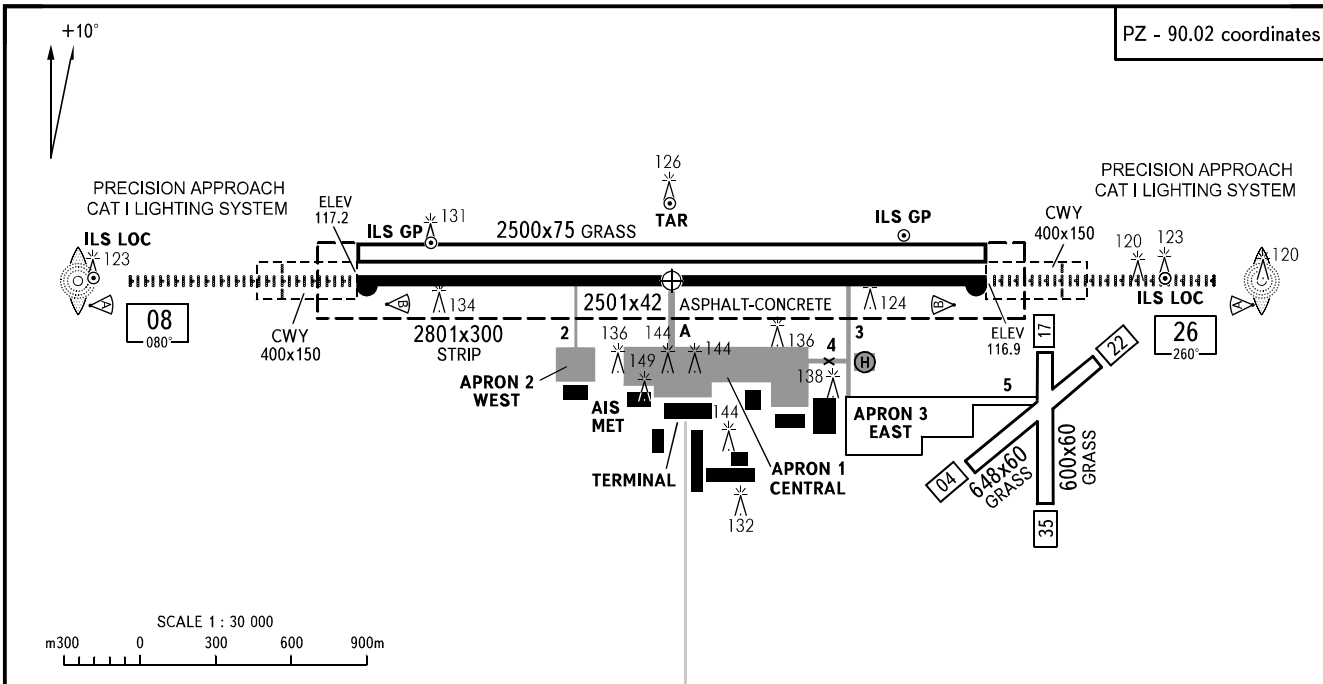

AERODROME
CHART - ICAO

ARP
N51°47'45"
E055°27'24"

ELEV
117.8m

TOWER 128.0
ATIS 126.4
TRANSIT 131.7 RUS

ORENBURG, RUSSIA

ORENBURG

PZ - 90.02 coordinates

MARKING AIDS RWY 08 / 26 AND EXIT TWY

LIGHTING AIDS RWY 08 / 26 AND EXIT TWY

WARNING

RWY lights are installed at 3m from RWY edges.
The height of lighting fittings of RWY, TWY and
ACFT stands is 0.45m.

AERODROME LIGHTING	RWY	DIRECTION (TRUE)	THR	BEARING STRENGTH
Approach: RWY 08/26 HALS	08	089°53'04"	N51°47'44.76" E055°26'18.59"	PCN 41 /R/B/X/T (mixed)
Runway: Edge-white last 600m yellow HIRL				
Threshold: Green	26	269°54'46"	N51°47'44.90" E055°28'29.08"	

ELEVATIONS AND
DIMENSIONS IN METRES
BEARINGS ARE MAGNETIC

CHANGE: TWY A LGT, BLDG