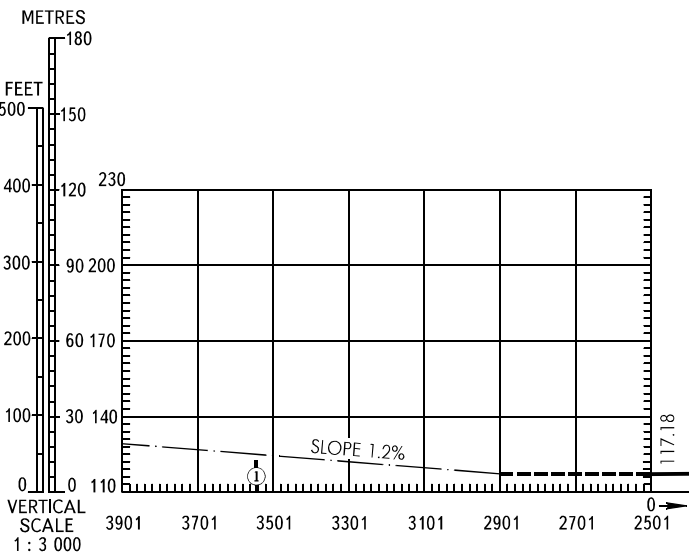

AERODROME OBSTACLE CHART - ICAO

TYPE **A** (OPERATING LIMITATIONS)

DIMENSIONS AND ELEVATIONS IN METRES

ORENBURG, RUSSIA
ORENBURG
RWY 08/26

MAGNETIC VARIATION 10°E

DECLARED DISTANCES		
RWY 08		RWY 26
2501	TAKE-OFF RUN AVAILABLE	2501
2901	TAKE-OFF DISTANCE AVAILABLE	2901
2501	ACCELERATE STOP DISTANCE AVAILABLE	2501
2501	LANDING DISTANCE AVAILABLE	2501

LEGEND	
IDENTIFICATION NUMBER	①
ANTENNA	●