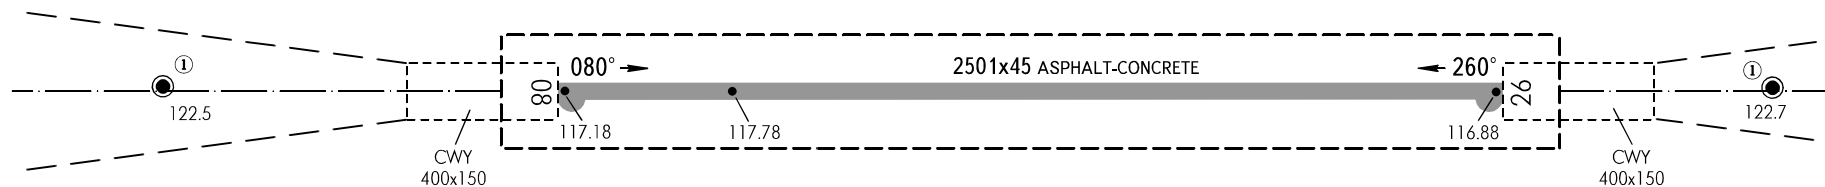

AERODROME OBSTACLE CHART - ICAO

TYPE **A** (OPERATING LIMITATIONS)

DIMENSIONS AND ELEVATIONS IN METRES

ORENBURG, RUSSIA
ORENBURG
RWY 08/26

MAGNETIC VARIATION 10°E

DECLARED DISTANCES		
RWY 08		RWY 26
2501	TAKE-OFF RUN AVAILABLE	2501
2901	TAKE-OFF DISTANCE AVAILABLE	2901
2501	ACCELERATE STOP DISTANCE AVAILABLE	2501
2501	LANDING DISTANCE AVAILABLE	2501

LEGEND	
IDENTIFICATION NUMBER	①
ANTENNA	●