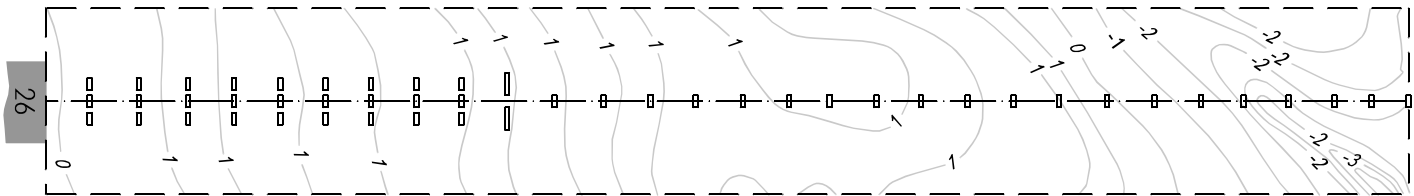

PRECISION APPROACH
TERRAIN CHART - ICAO

HORIZONTAL SCALE 1 : 5 000
VERTICAL SCALE 1 : 500

LEGEND

CONTOURS

CENTRE LINE PROFILE