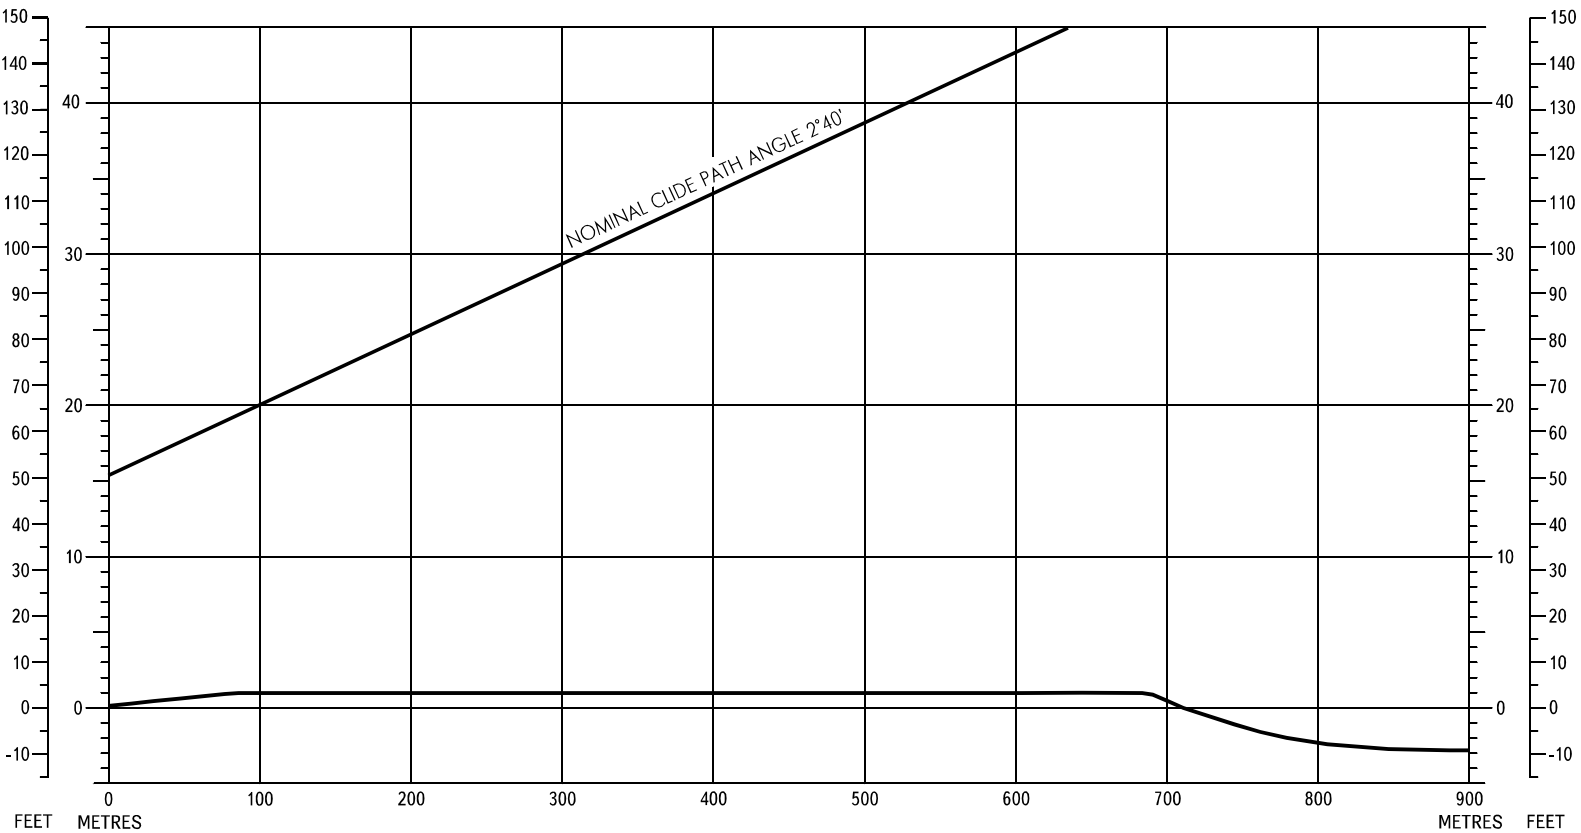

PRECISION APPROACH
TERRAIN CHART - ICAO

HORIZONTAL SCALE 1 : 5 000
VERTICAL SCALE 1 : 500

LEGEND

CONTOURS

CENTRE LINE PROFILE