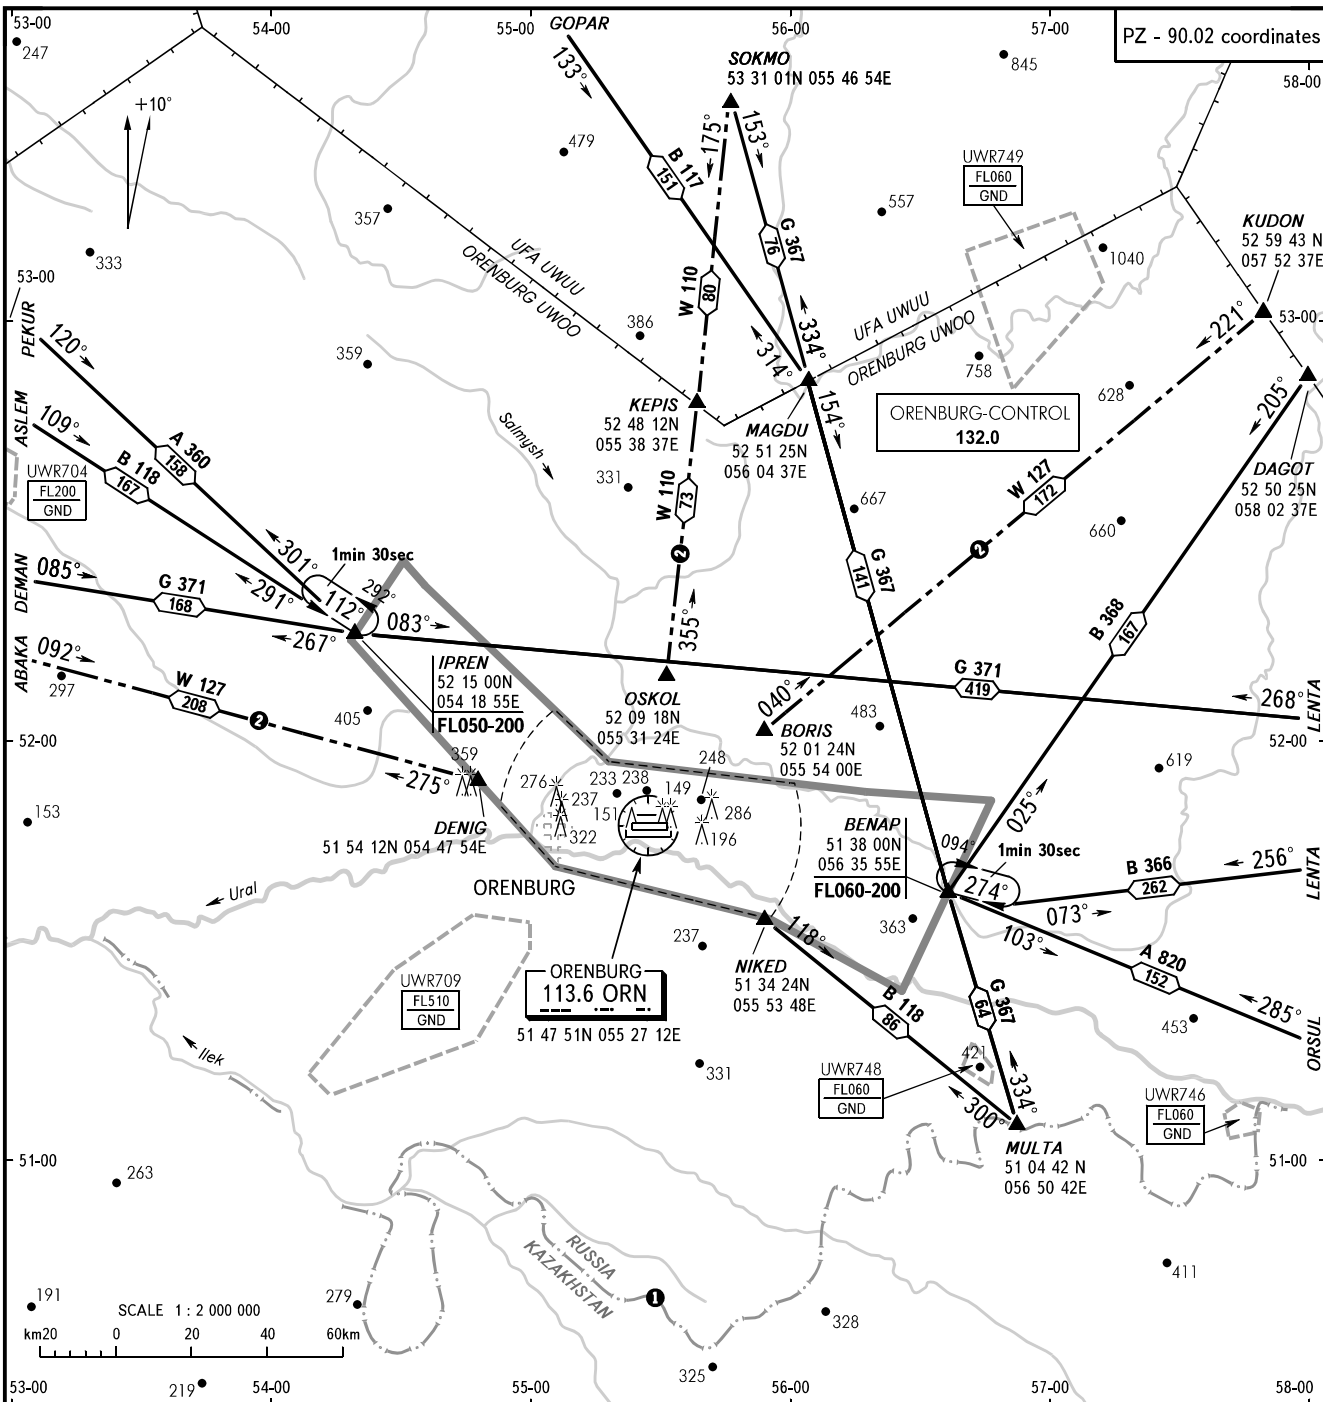

AREA CHART - ICAO

ARRIVAL, DEPARTURE
AND TRANSIT ROUTES

ORENBURG, RUSSIA

ORENBURG

ORENBURG TOWER **128.0**
ATIS **126.4**

- ① FIR boundary coincides with the state border between RUSSIA and KAZAKHSTAN.
- ② Only for Russian users of airspace.

BEARINGS AND TRACKS ARE MAGNETIC
ALTITUDES, HEIGHTS AND ELEVATIONS ARE IN METRES
DISTANCES ARE IN KILOMETRES

CHANGE: New chart