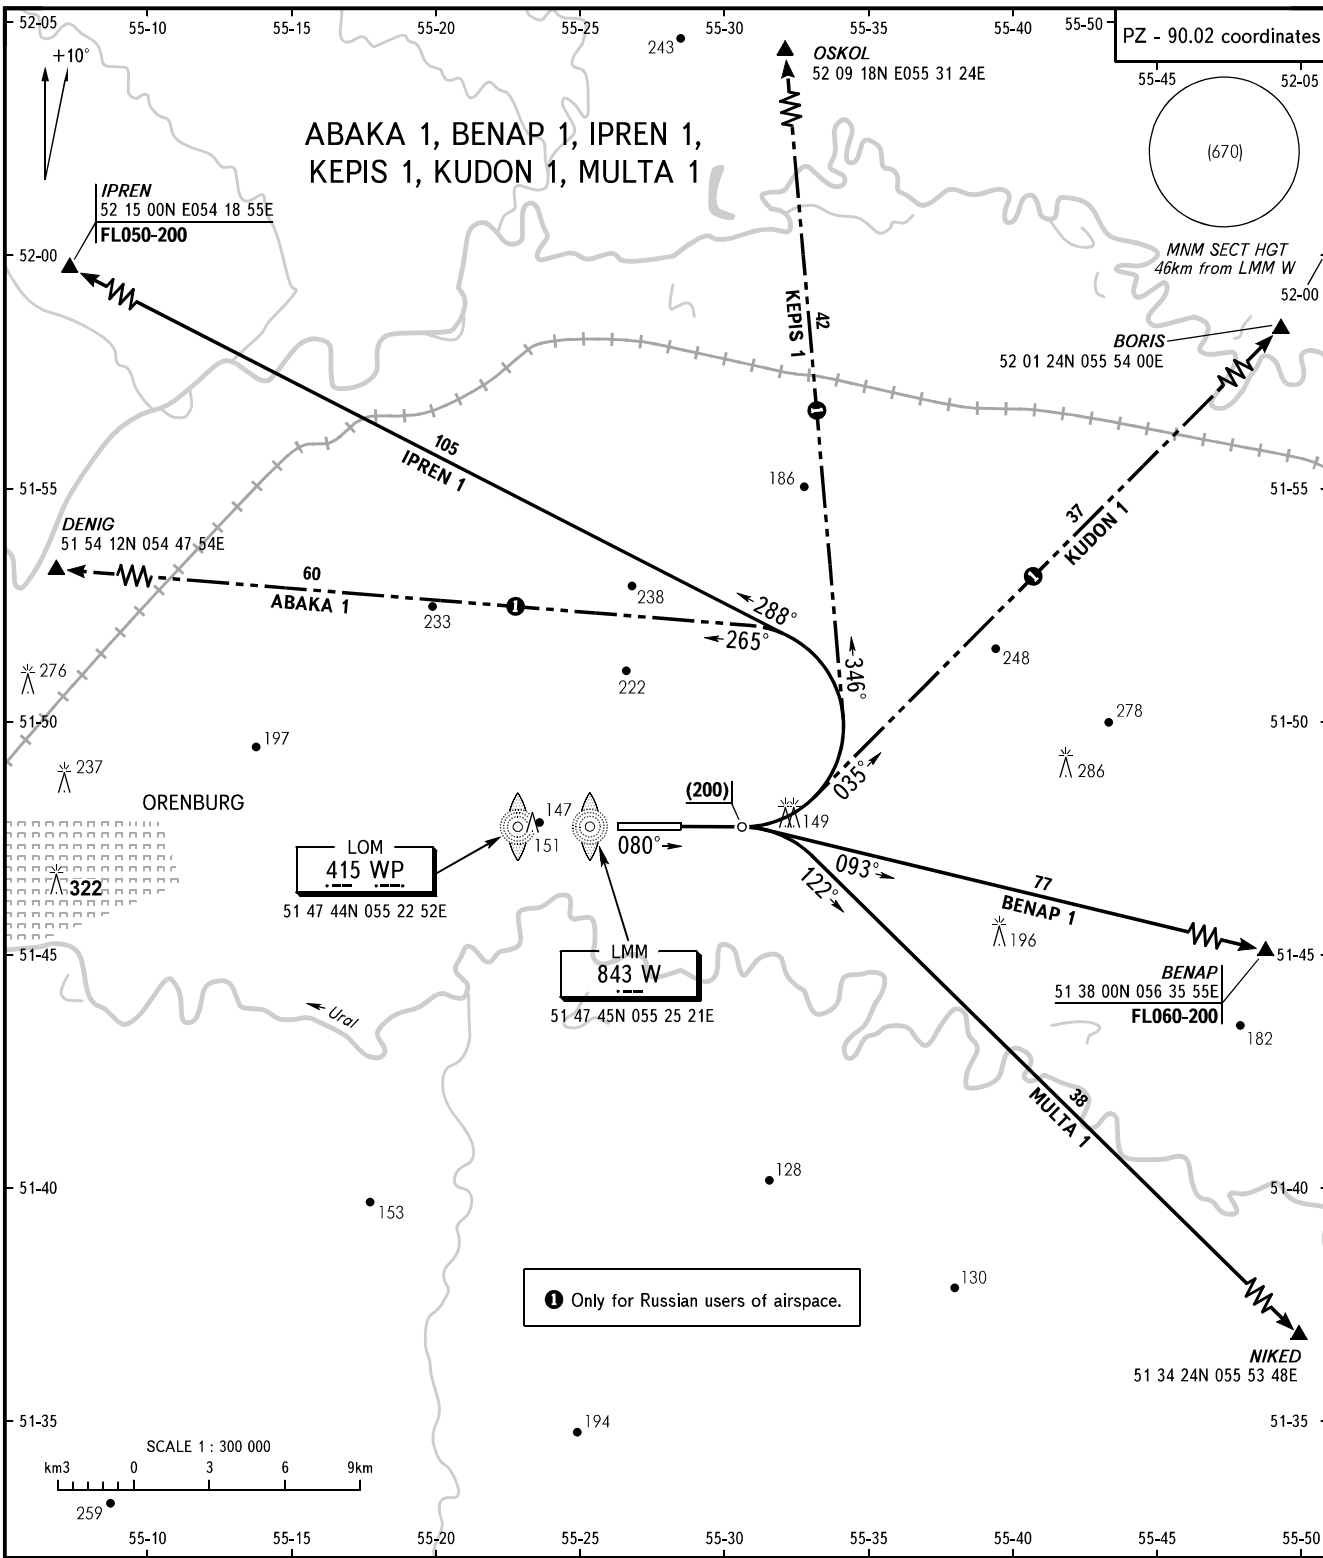

STANDARD DEPARTURE CHART  
INSTRUMENT (SID) - ICAO

TRANSITION  
HEIGHT : (700)

ORENBURG, RUSSIA  
ORENBURG  
RWY 08

① Only for Russian users of airspace.

TOWER CONTROL 128.0  
CONTROL 132.0

**WARNING**  
Altitudes of crossing the airway entry points are by ATC instructions.

BEARINGS AND TRACKS ARE MAGNETIC  
ALTITUDES, HEIGHTS AND ELEVATIONS ARE IN METRES  
DISTANCES ARE IN KILOMETRES

CHANGE: COORD