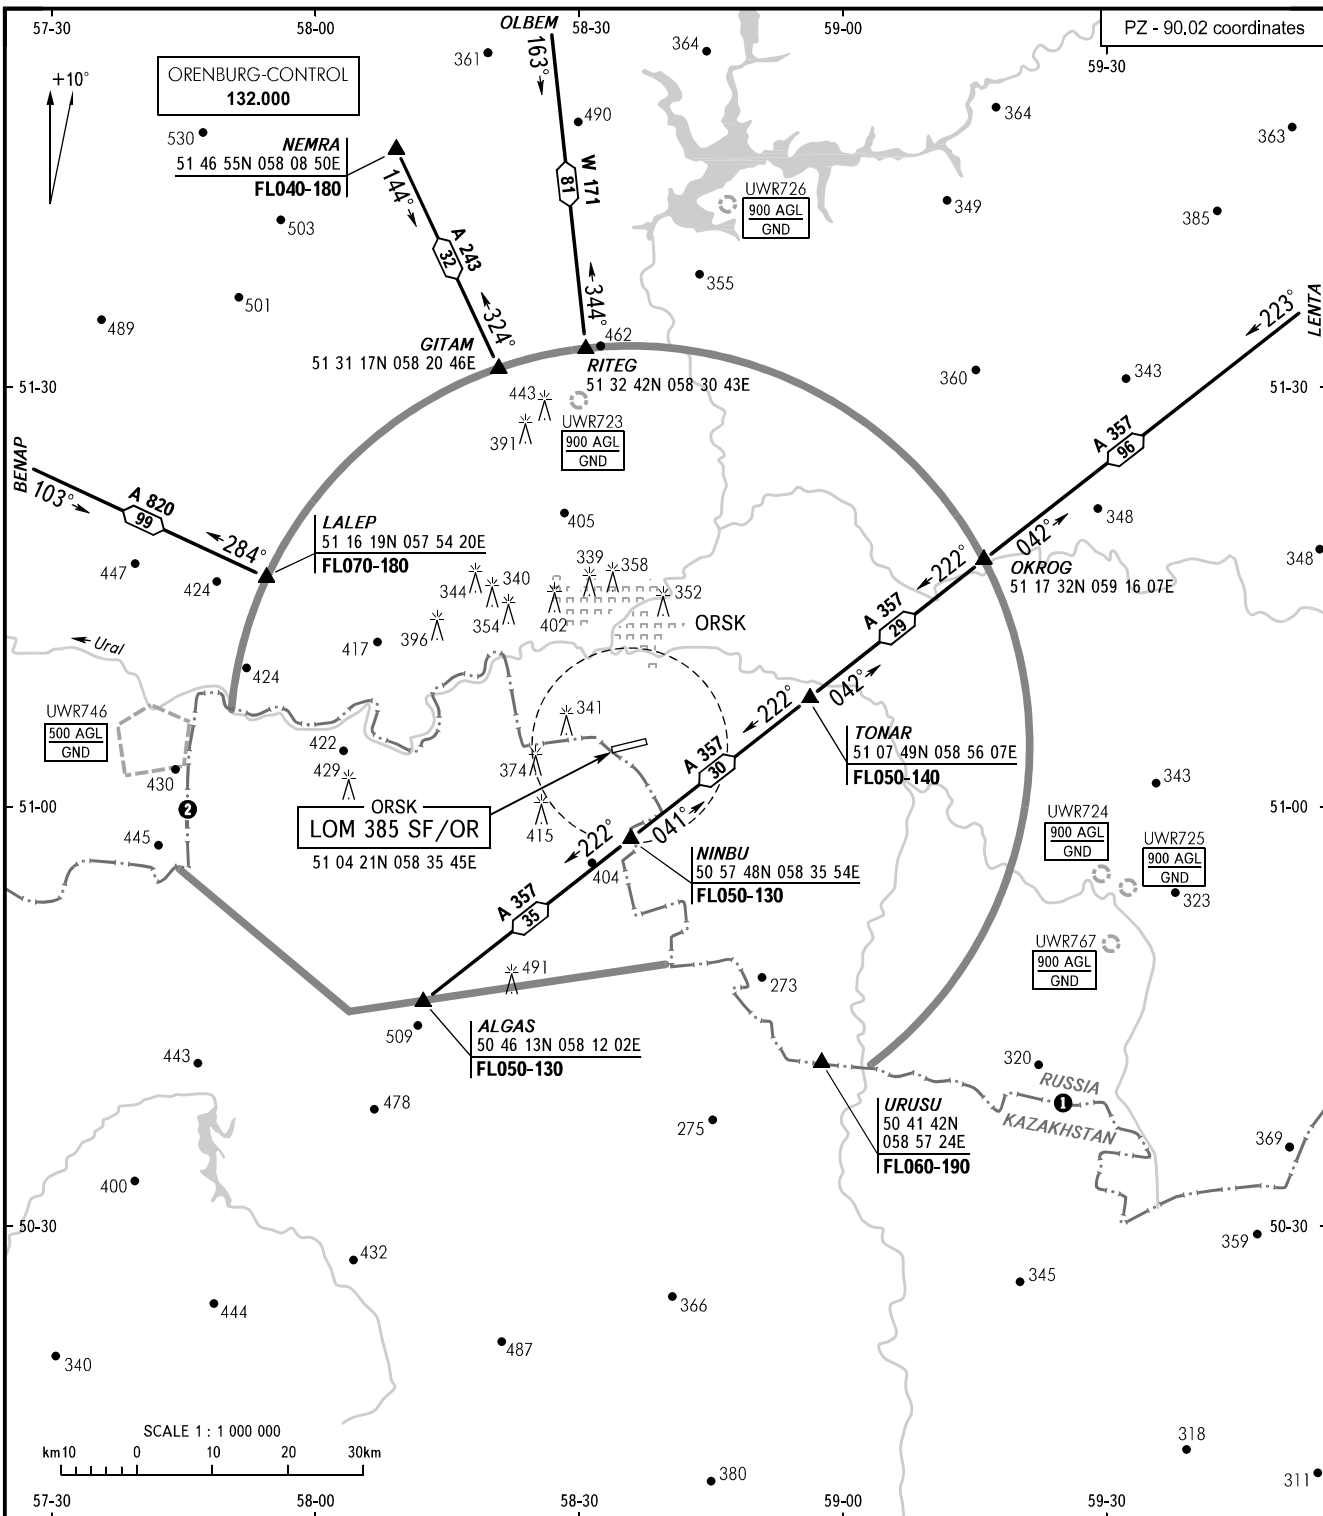

AREA CHART - ICAO

ARRIVAL, DEPARTURE
AND TRANSIT ROUTES

ORSK, RUSSIA

ORSK

- ① FIR boundary coincides with the state border between RUSSIA and KAZAKHSTAN.
- ② CTA boundary coincides with the state border between RUSSIA and KAZAKHSTAN.

BEARINGS AND TRACKS ARE MAGNETIC
 ALTITUDES, HEIGHTS AND ELEVATIONS ARE IN METRES
 DISTANCES ARE IN KILOMETRES

CHANGE: New chart