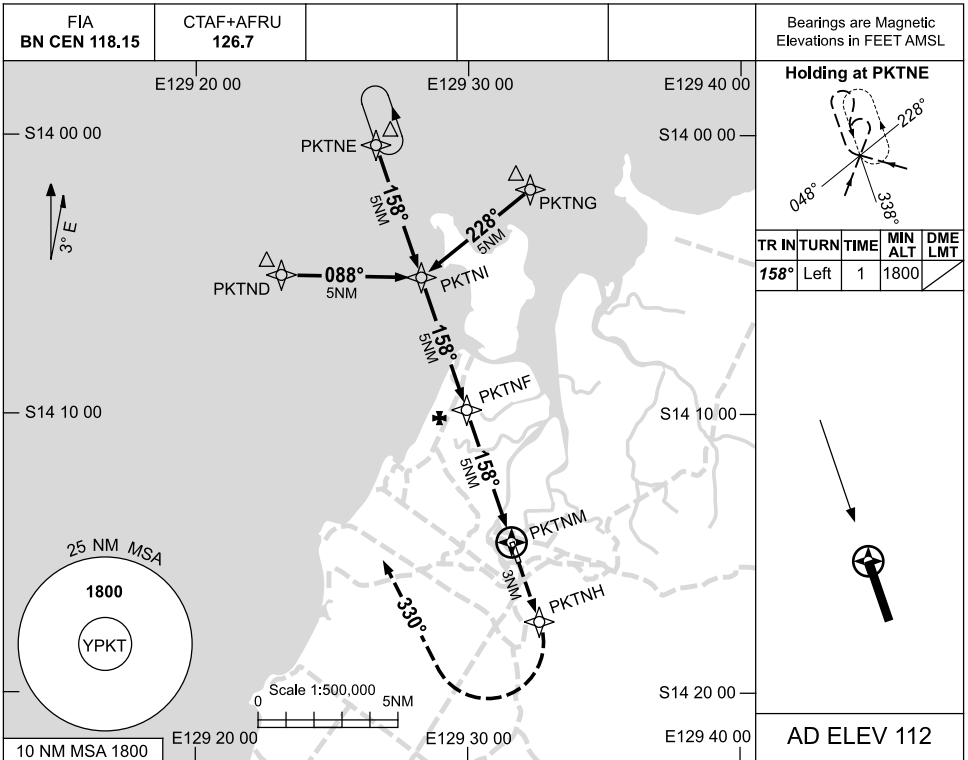

USE QNH

RNAV-Z (GNSS) RWY 16
PORT KEATS, NT (YPKT)

6 MAR 2014

NM TO NEXT WPT	0.2	PKTNF	4	3	2	1.5	PKTNM						
ALT (3° APCH PATH)	1800	1720	1410	1090	770	600							

NOTES

CATEGORY	A	B	C	D
S-I GNSS	600 (518-2.9)			NOT APPLICABLE
CIRCLING	930 (818-2.4)		1030 (918-4.0)	
ALTERNATE	(1318-4.4)		(1418-6.0)	