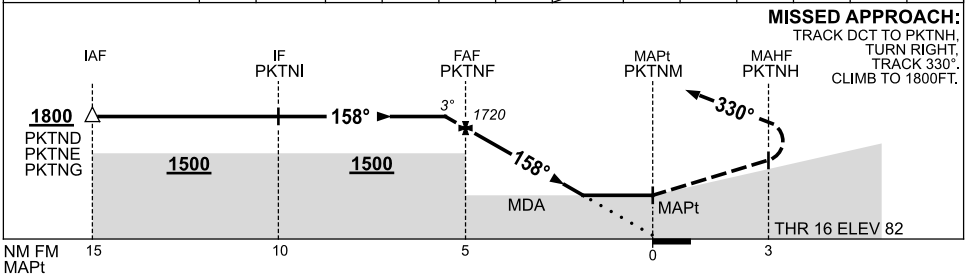

USE QNH

RNAV-Z (GNSS) RWY 16
PORT KEATS, NT (YPKT)

6 MAR 2014

NM TO NEXT WPT	0.2	PKTNF	4	3	2	1.5	PKTNM						
ALT (3° APCH PATH)	1800	1720	1410	1090	770	600							

NOTES

CATEGORY	A	B	C	D
S-I GNSS	600 (518-2.9)			NOT APPLICABLE
CIRCLING	930 (818-2.4)		1030 (918-4.0)	
ALTERNATE	(1318-4.4)		(1418-6.0)	