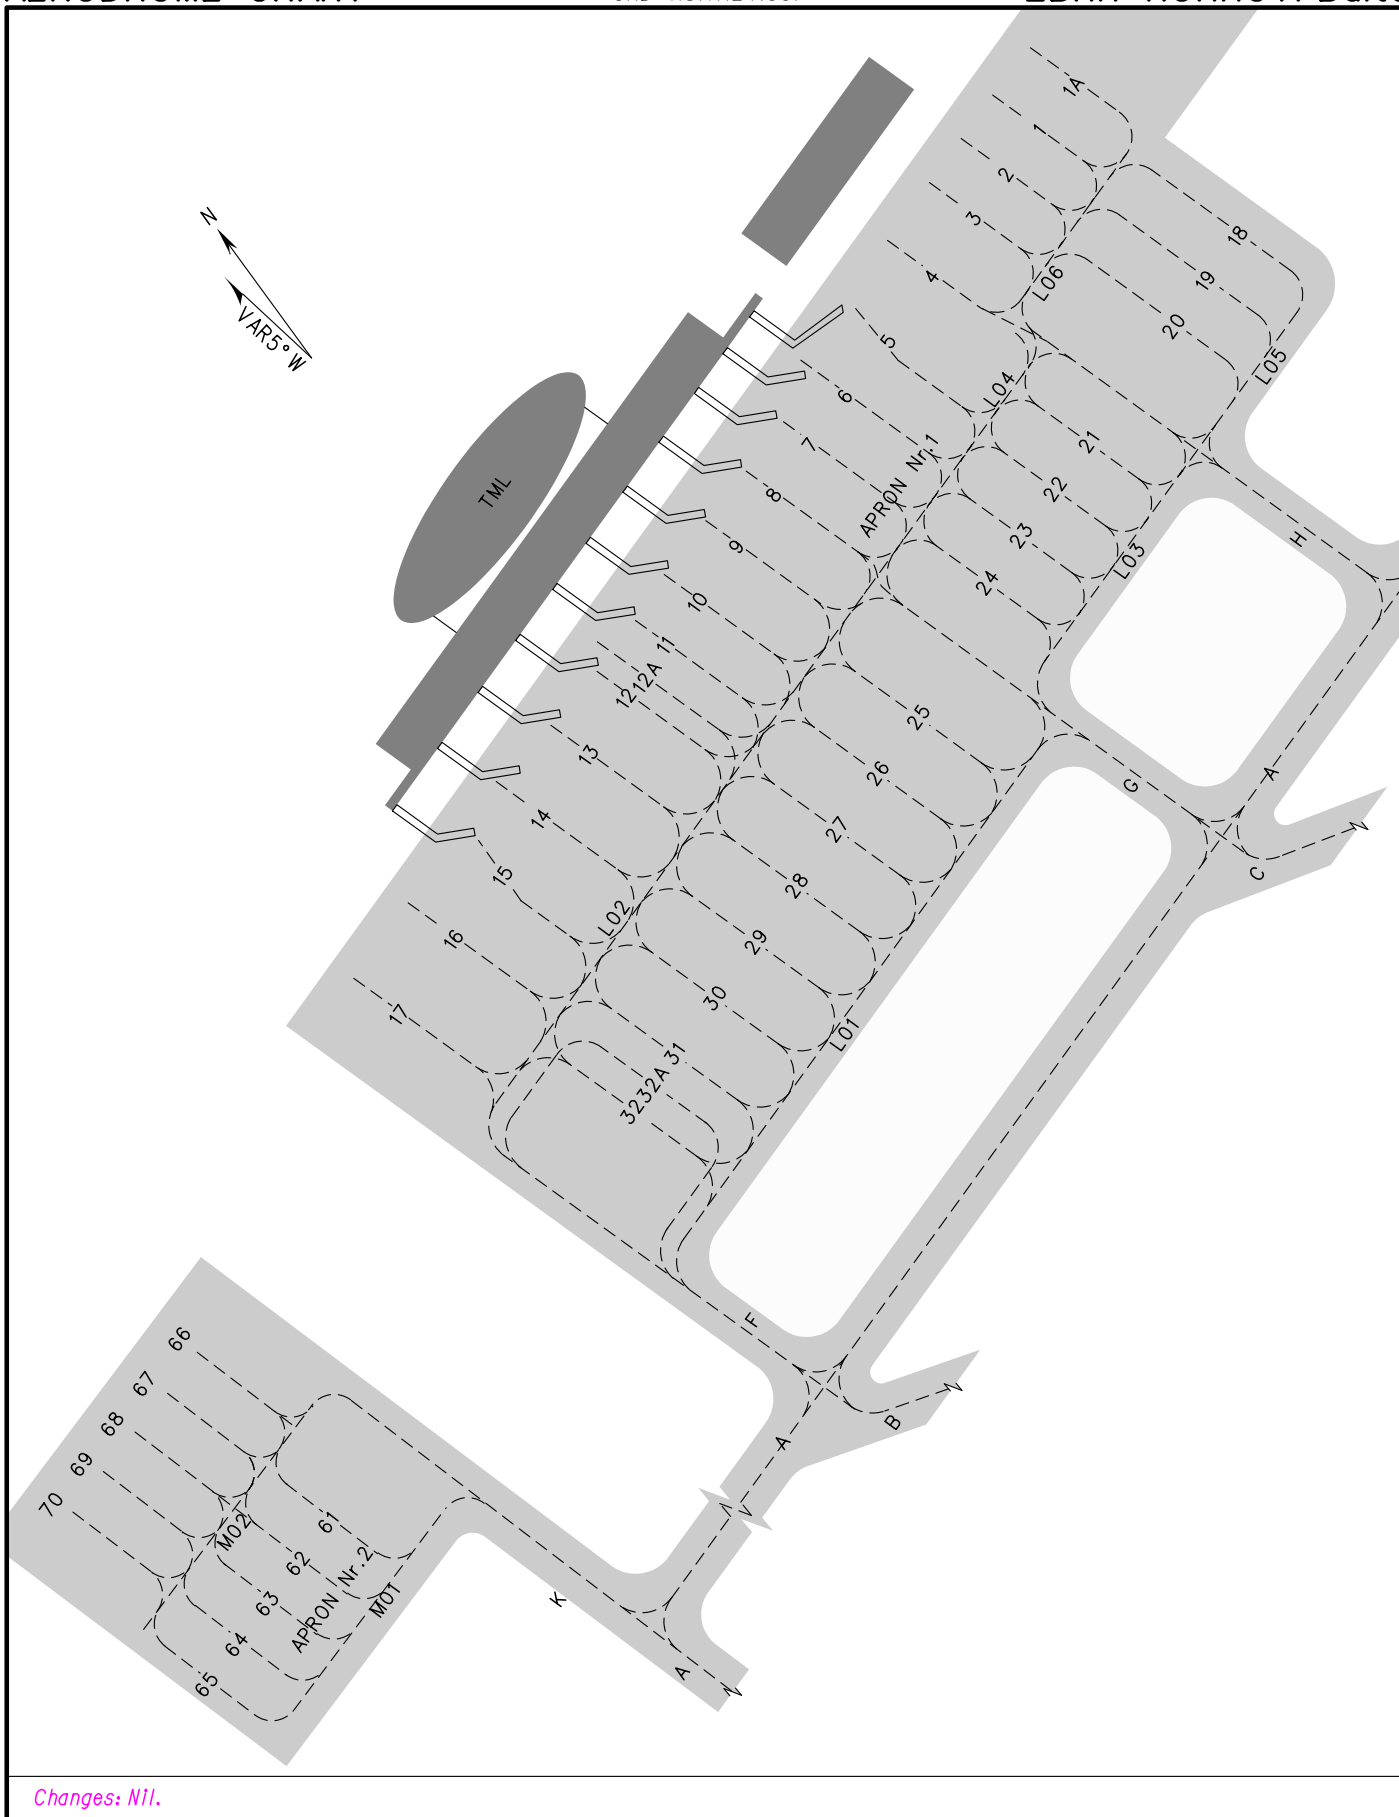

# AIRCRAFT PARKING AERODROME CHART

ATIS 126.25  
TWR 118.1(124.35)  
GND 118.1(124.35)

## ZBHH HOHHOT/Baita

Changes: Nil.