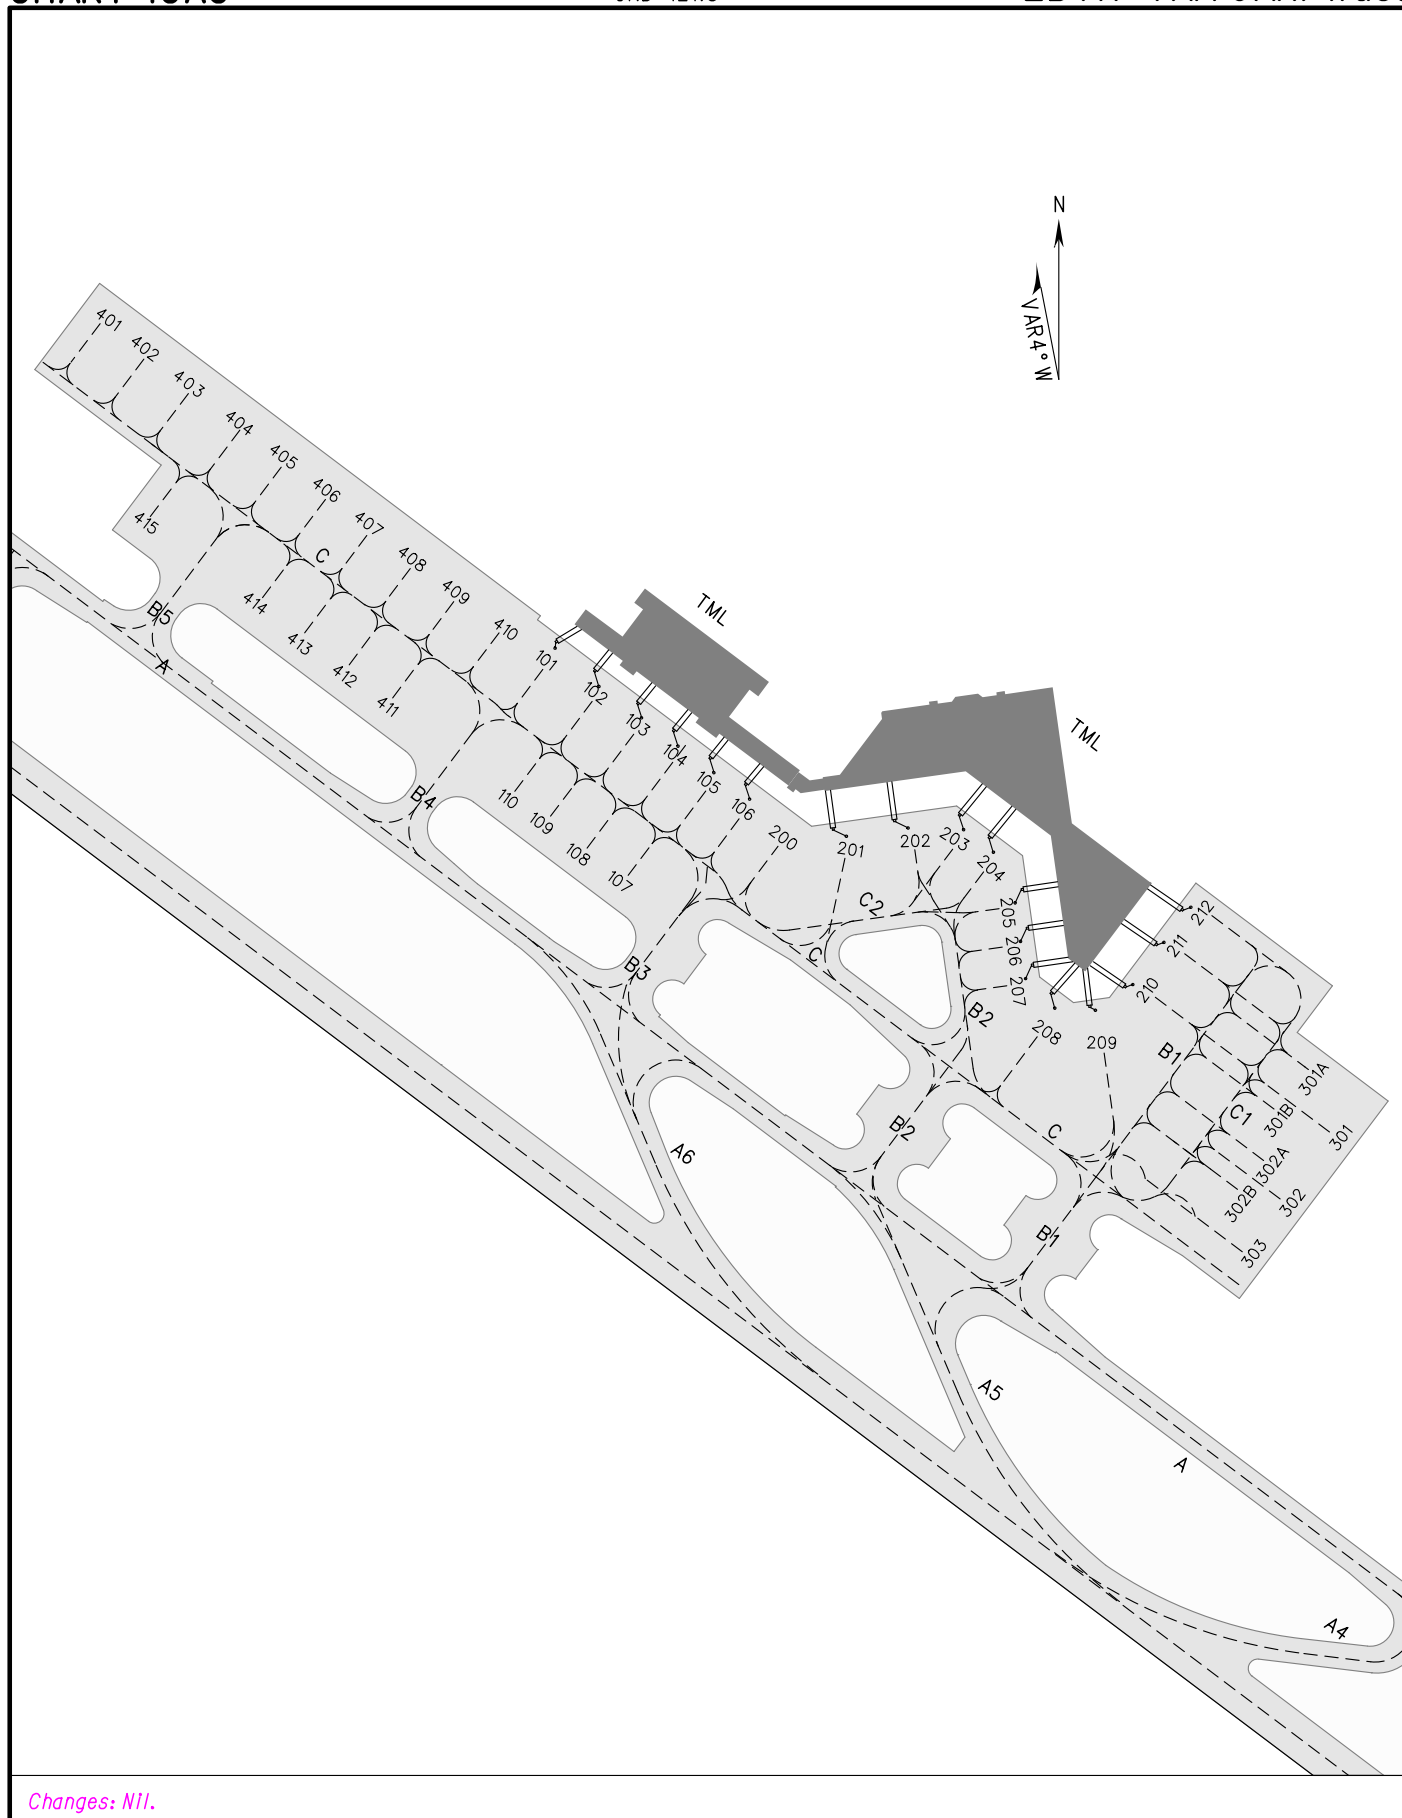

AIRCRAFT PARKING CHART-ICAO

ATIS 126.45
TWR 118.25(124.35)
GND 121.8

ZBYN TAIYUAN/Wusu

Changes: Nil.