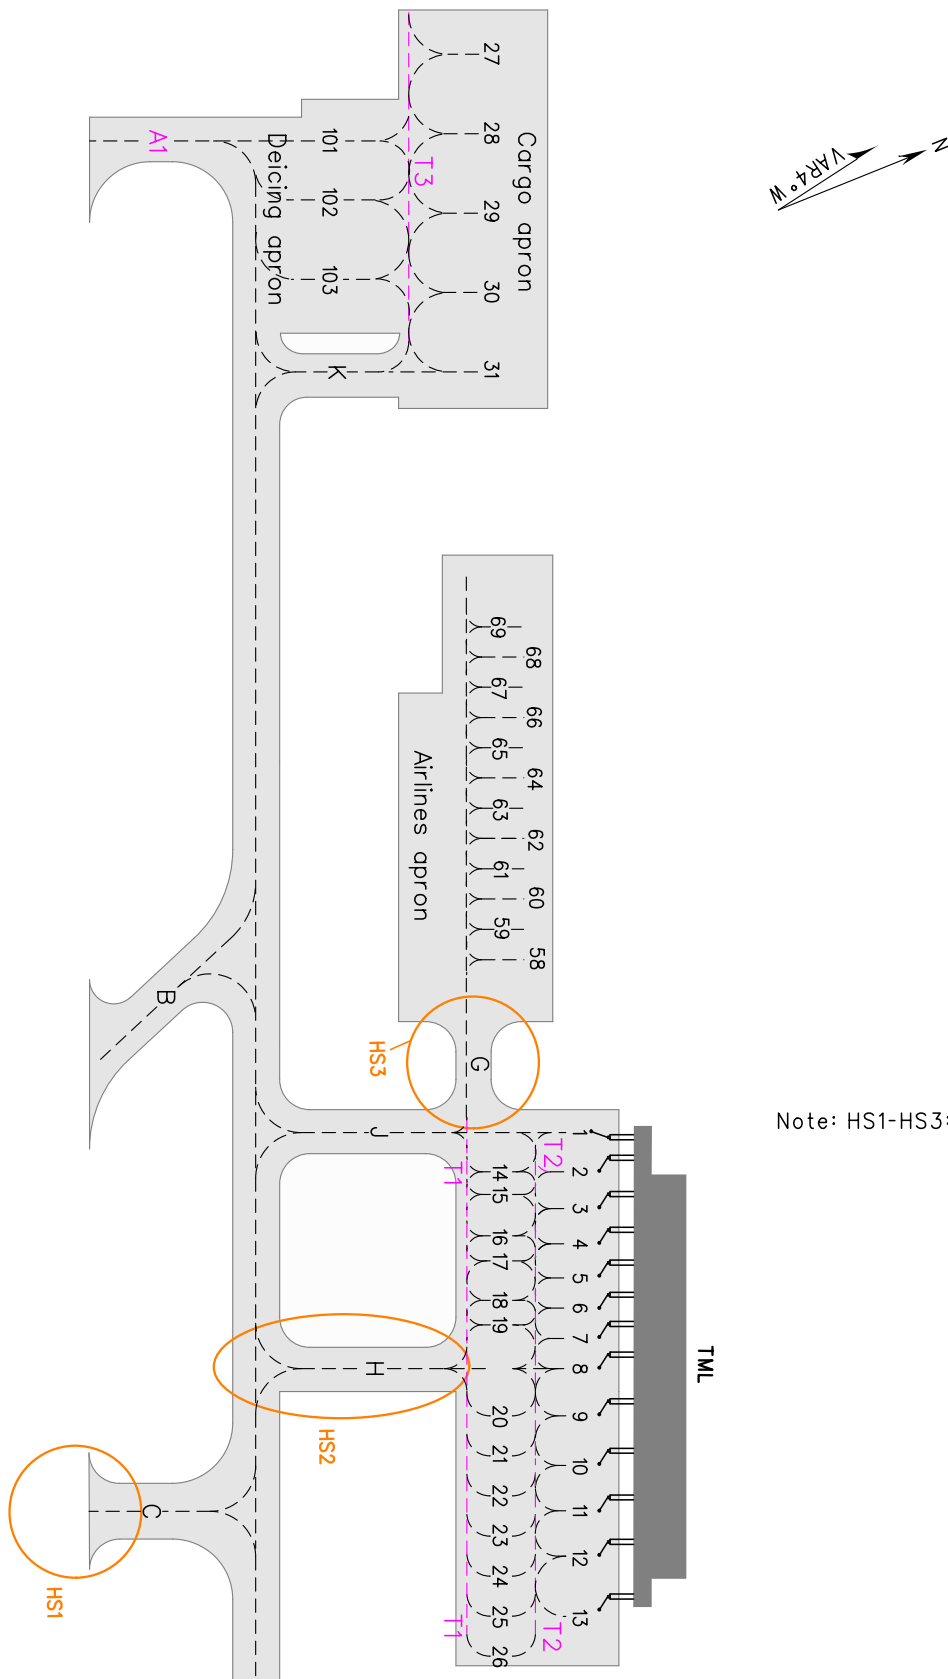

AIRCRAFT-PARKING
CHART-ICAO

ATIS 128.45
TWR 118.3(118.85, 130.0)
GND 121.75

ZHCC ZHENGZHOU/Xinzheng

Note: HS1-HS3: Hot spot.

Changes: TWY A1, taxi lane T1, T2, T3.