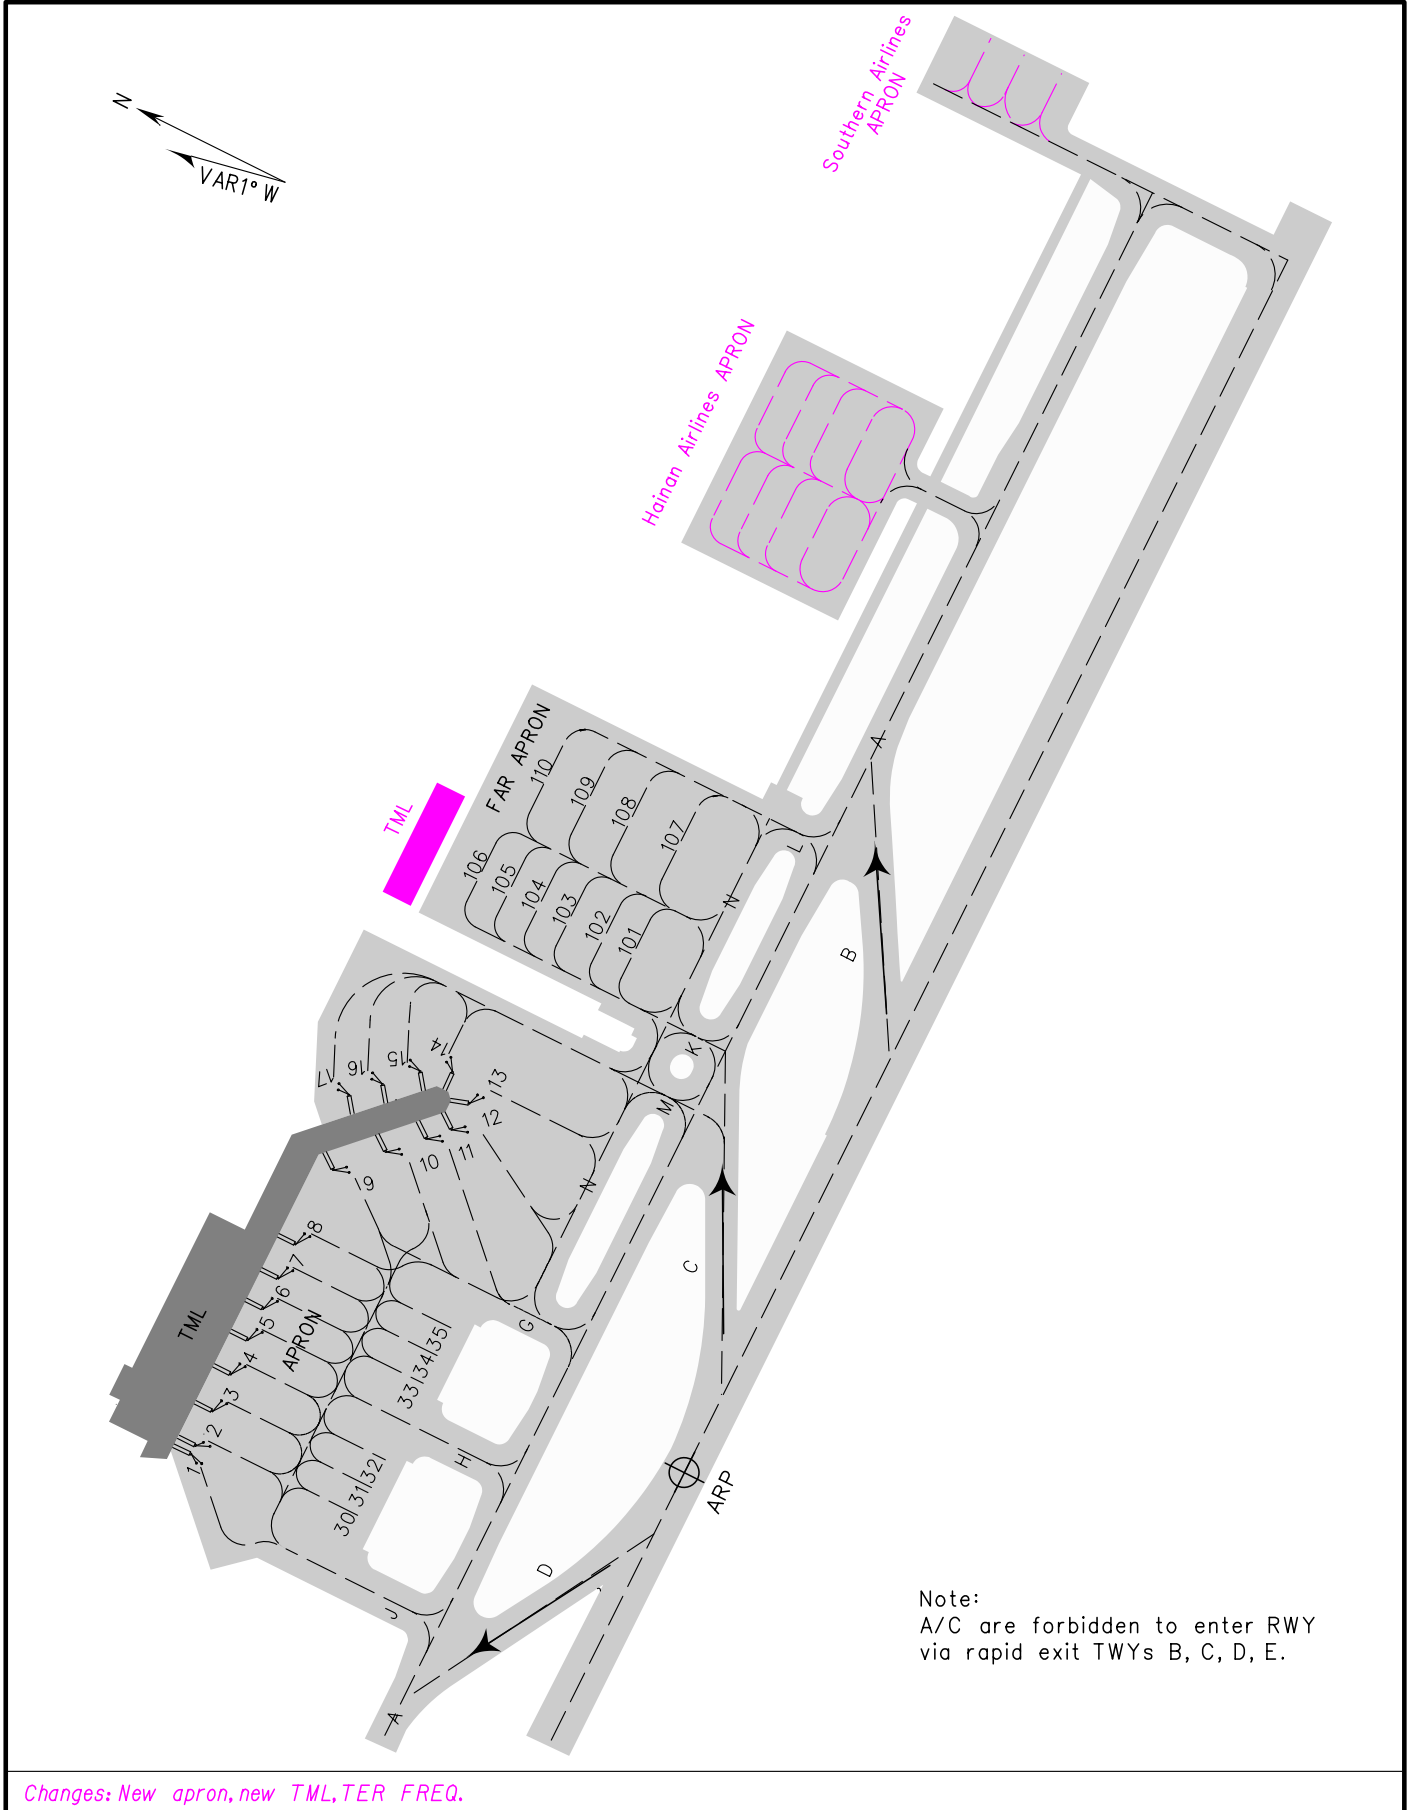

**AIRCRAFT PARKING
CHART-ICAO**

ATIS 127.65
D-ATIS 131.45
TWR 118.5(124.3)
GND 121.65

ZJHK HAIKOU/Meilan

Changes: New apron, new T.M.L., TER FREQ.