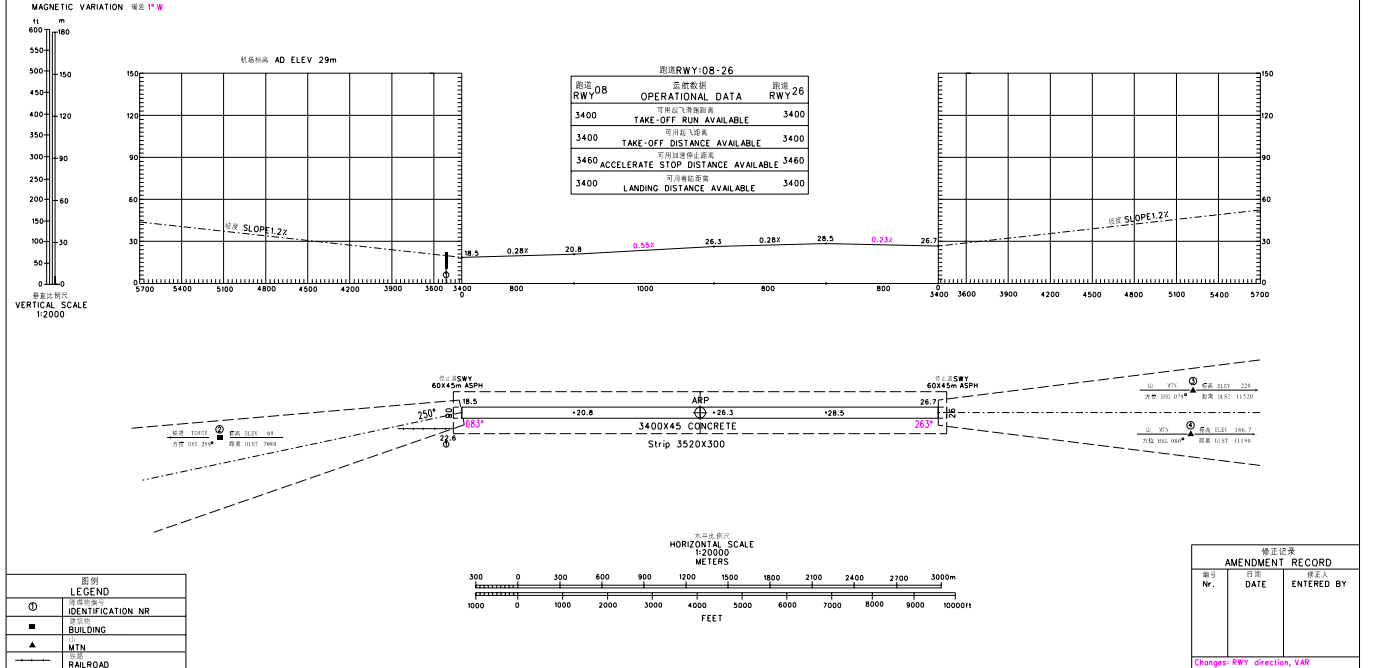

机场障碍物图-A型(运行限制)
AERODROME OBSTRUCTION CHART-ICAO
TYPE A(OPERATING LIMITATIONS)

三亚/凤凰 ZJSY SANYA/Phoenix

图例 LEGEND	
①	障碍物编号 IDENTIFICATION NR
■	建筑物 BUILDING
▲	MTN
—+—+—+—	RAILROAD

修正记录 AMENDMENT RECORD		
编号 Nr.	日期 DATE	修正人 ENTERED BY

Changes: RWY direction, VAR