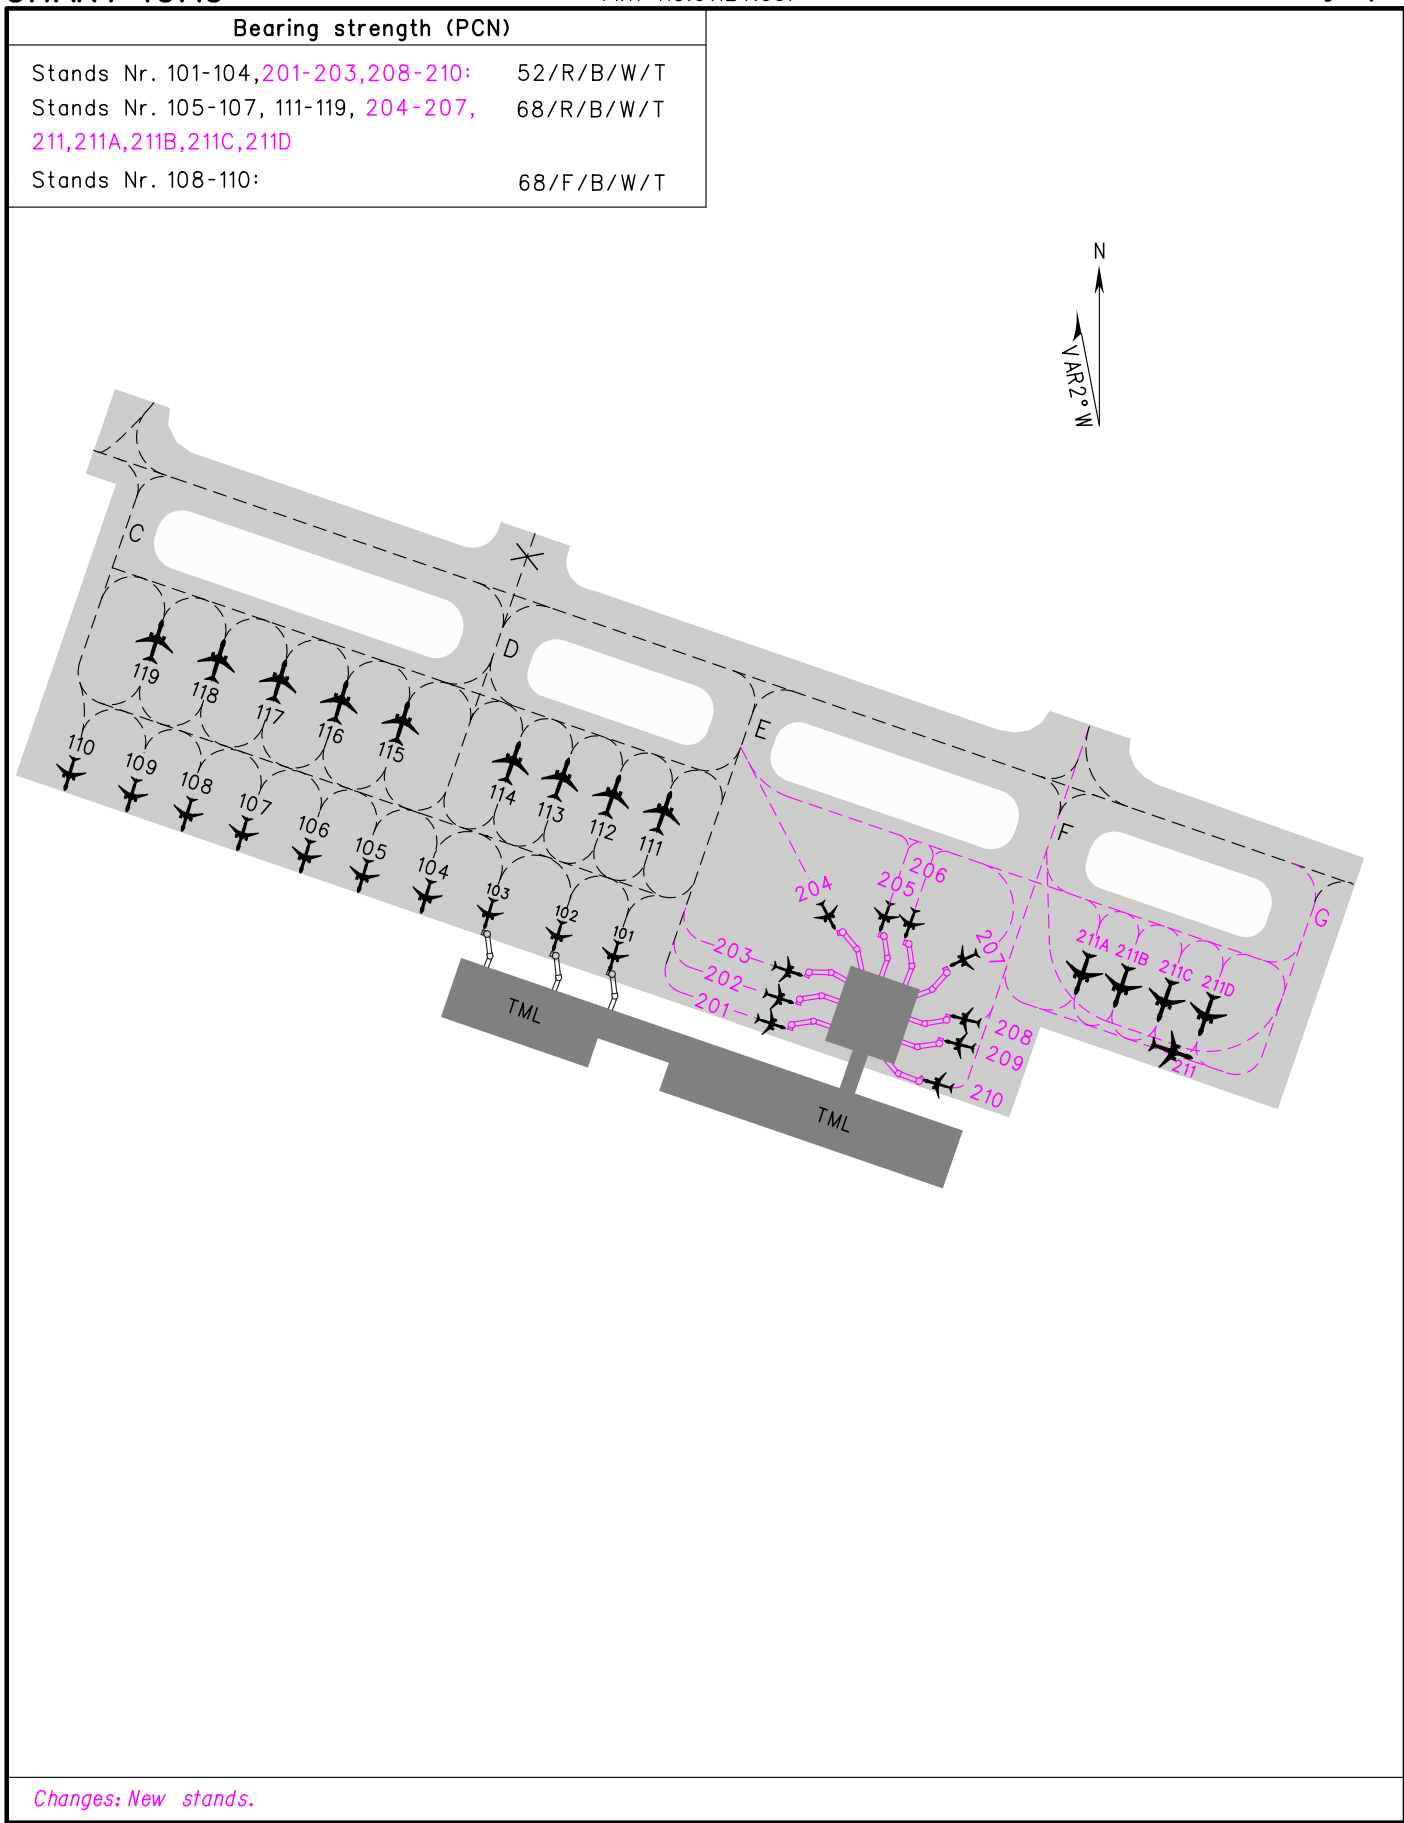

AIRCRAFT PARKING CHART-ICAO

ATIS 126.85
TWR 118.5(124.35)

ZLXN XINING/Caojiapu

Changes: New stands.