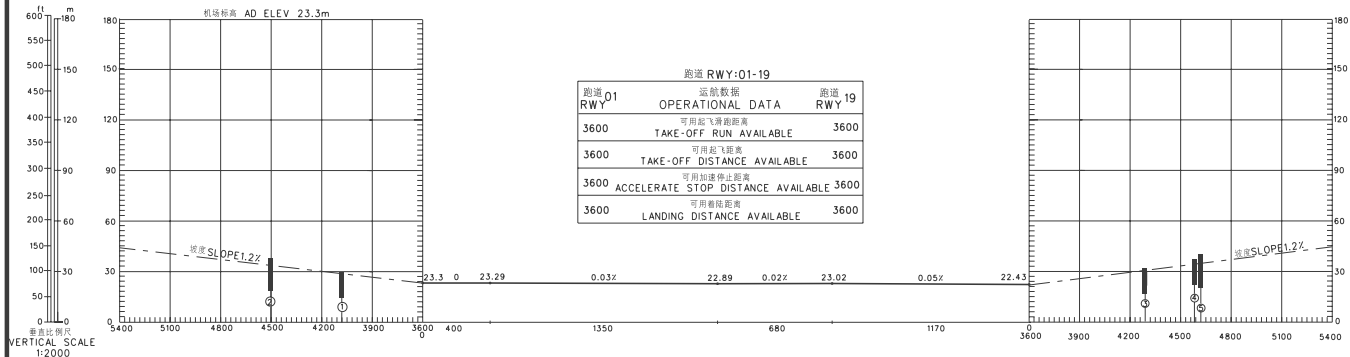

机场障碍物图-A型(运行限制)
AERODROME OBSTRUCTION CHART-ICAO
TYPE A(OPERATING LIMITATIONS)

济南/遥墙 ZSJM JINAN/Yaoqiang

MAGNETIC VARIATION 磁差 5° W 西

图例 LEGEND	
①	障碍物编号 IDENTIFICATION NR
○	障碍物 OBSTRUCTION