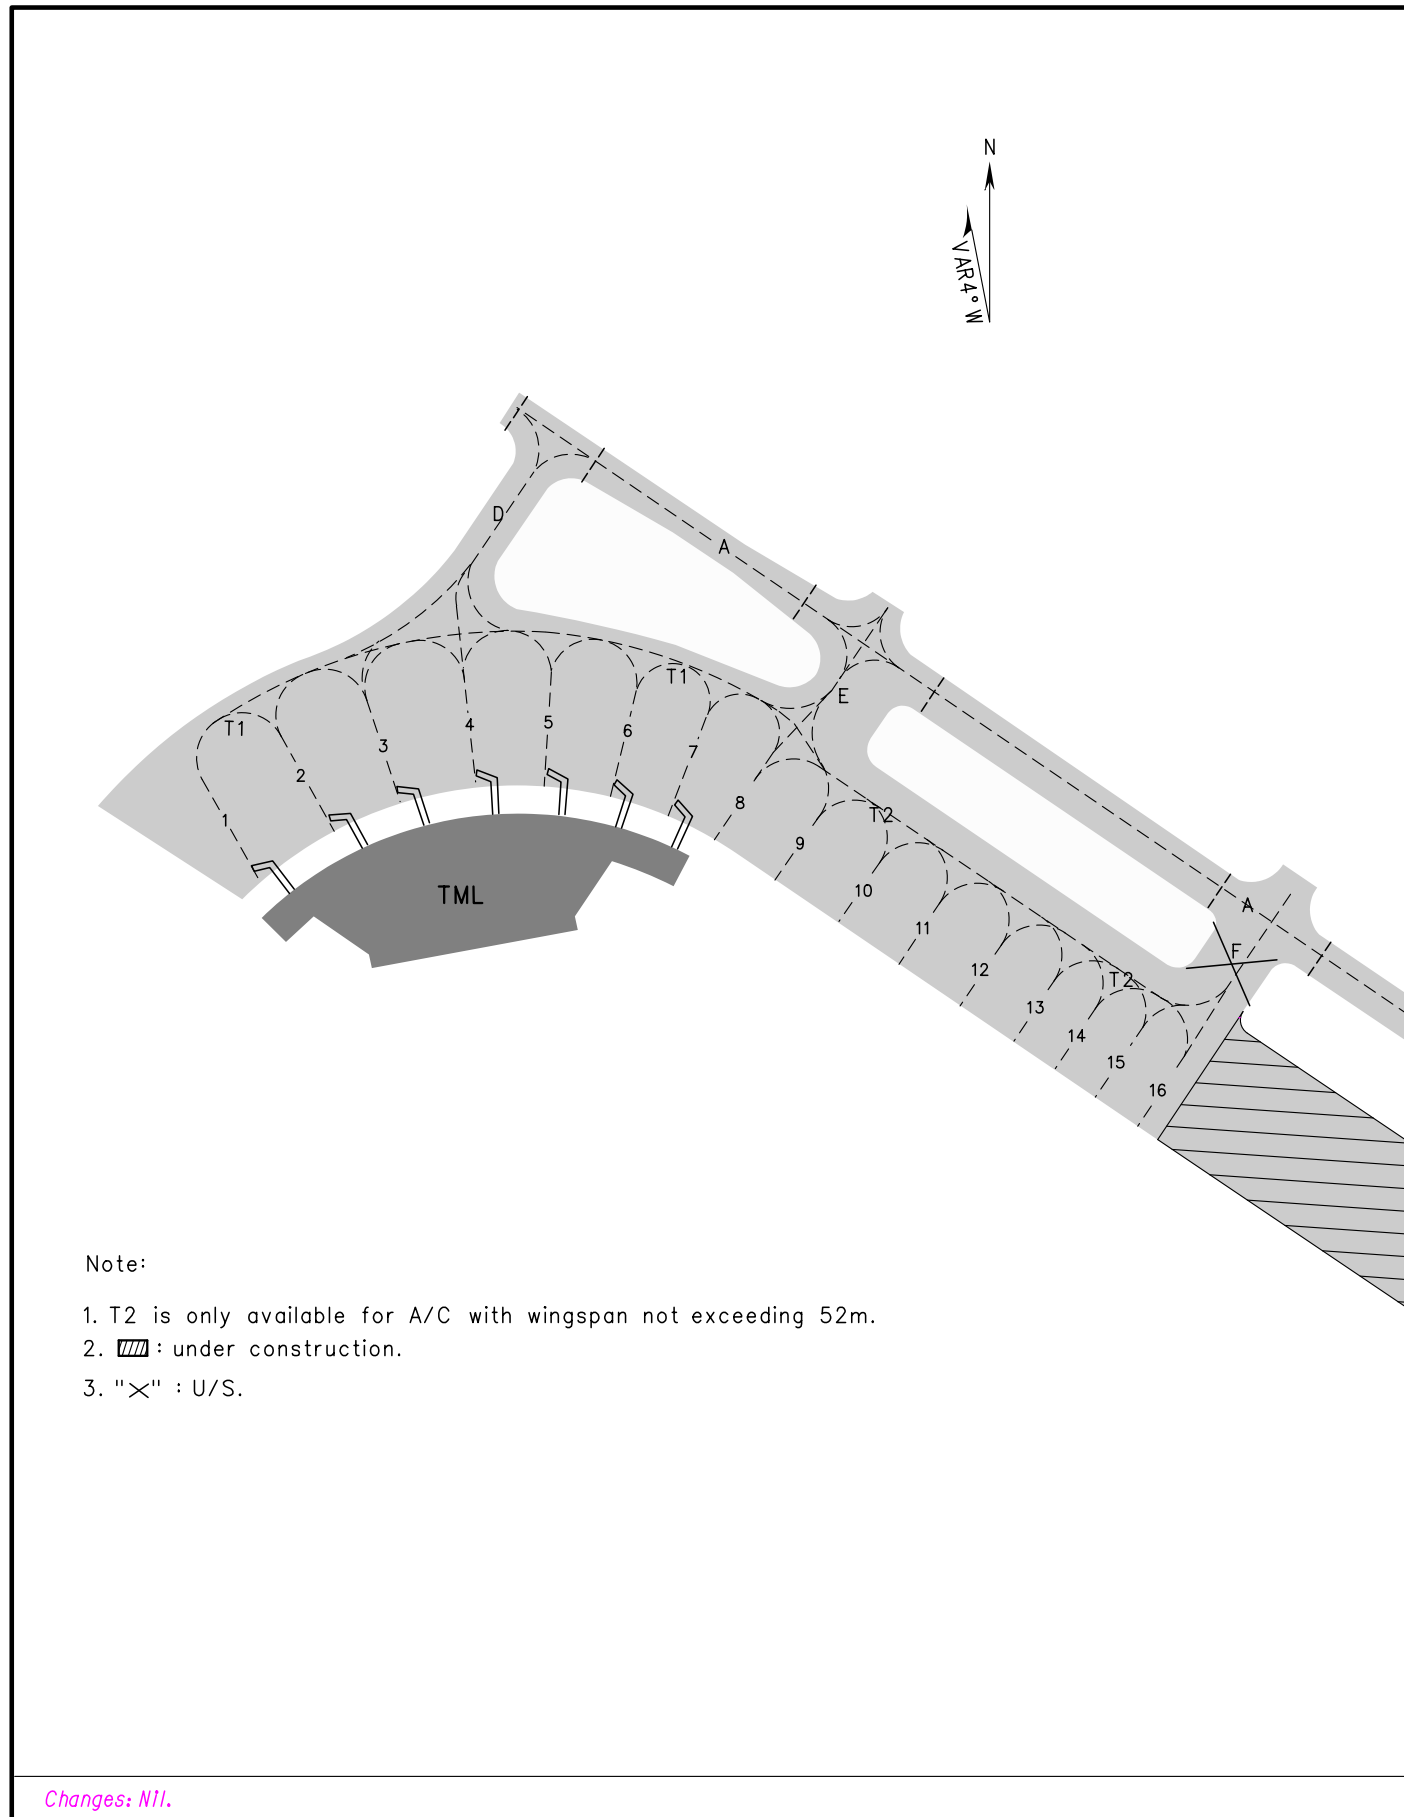

# AIRCRAFT-PARKING CHART-ICAO

ATIS 126.45  
TWR 118.35(118.7, 130.0)  
GND 121.95

ZSNB NINGBO/Lishe

Note:

1. T2 is only available for A/C with wingspan not exceeding 52m.
2.  : under construction.
3. "×" : U/S.