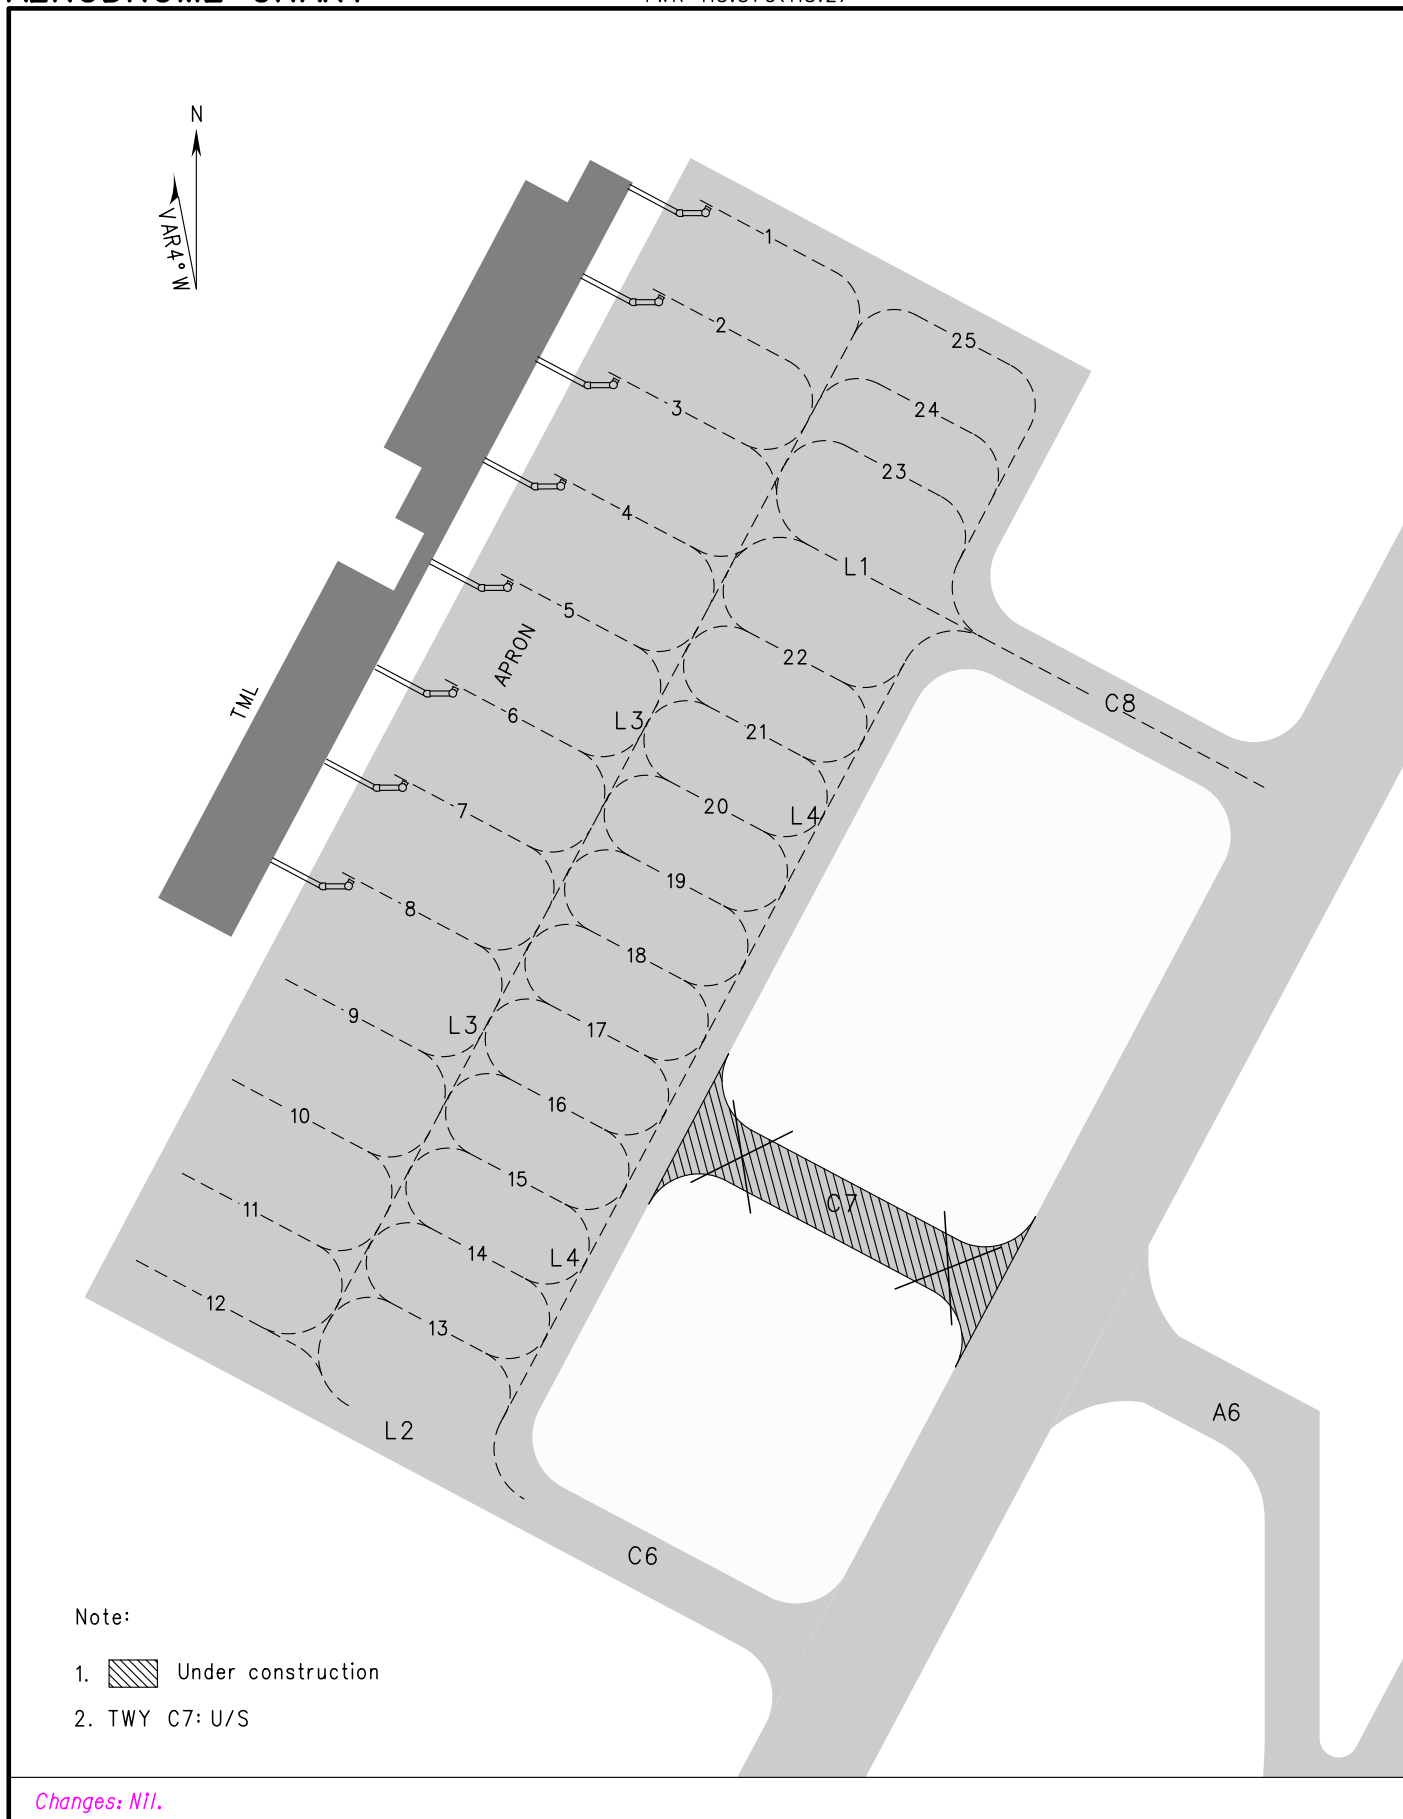

AIRCRAFT PARKING AERODROME CHART

ATIS 127.05
GND 121.85
TWR 118.875(118.2)

ZSWZ WENZHOU/Longwan

Note:

1.  Under construction
2. TWY C7: U/S

Changes: Nil.